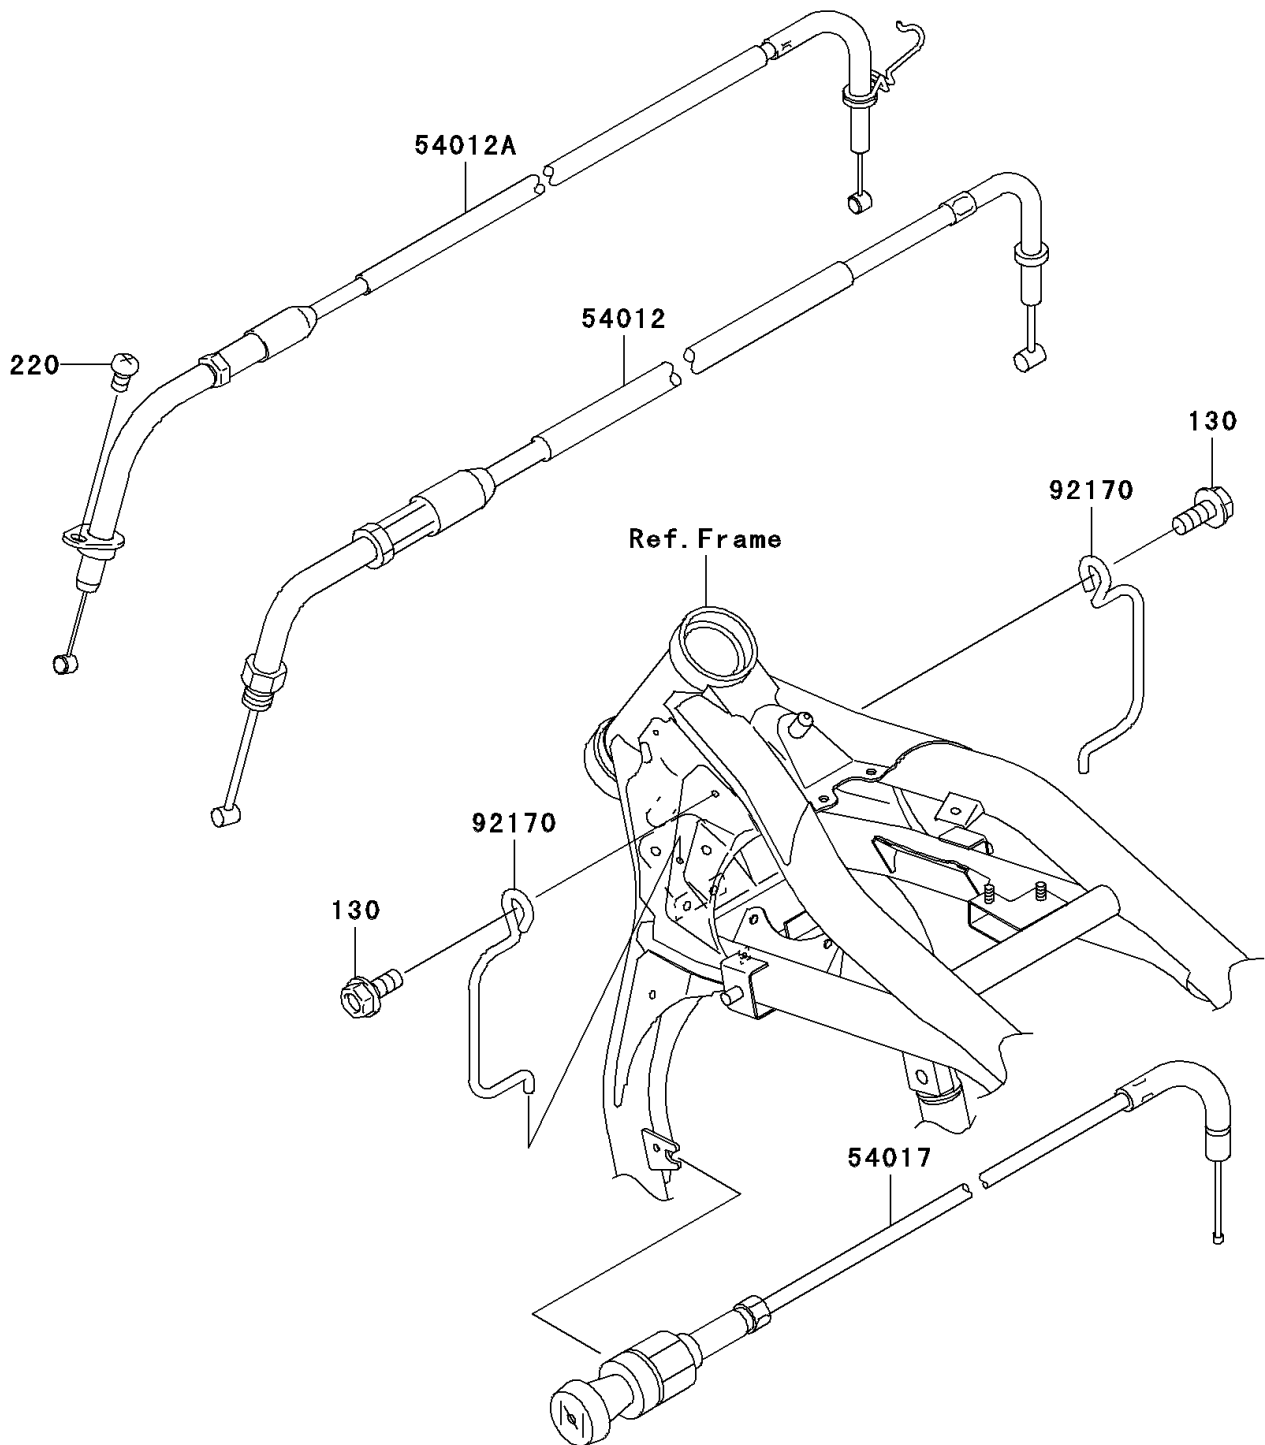

2005 Vulcan 1600 Mean Streak

PARTS DIAGRAM

Cables

F2540

2005 Vulcan 1600 Mean Streak

PARTS LIST

Cables

ITEM NAME	PART NUMBER	QUANTITY
-----------	-------------	----------
