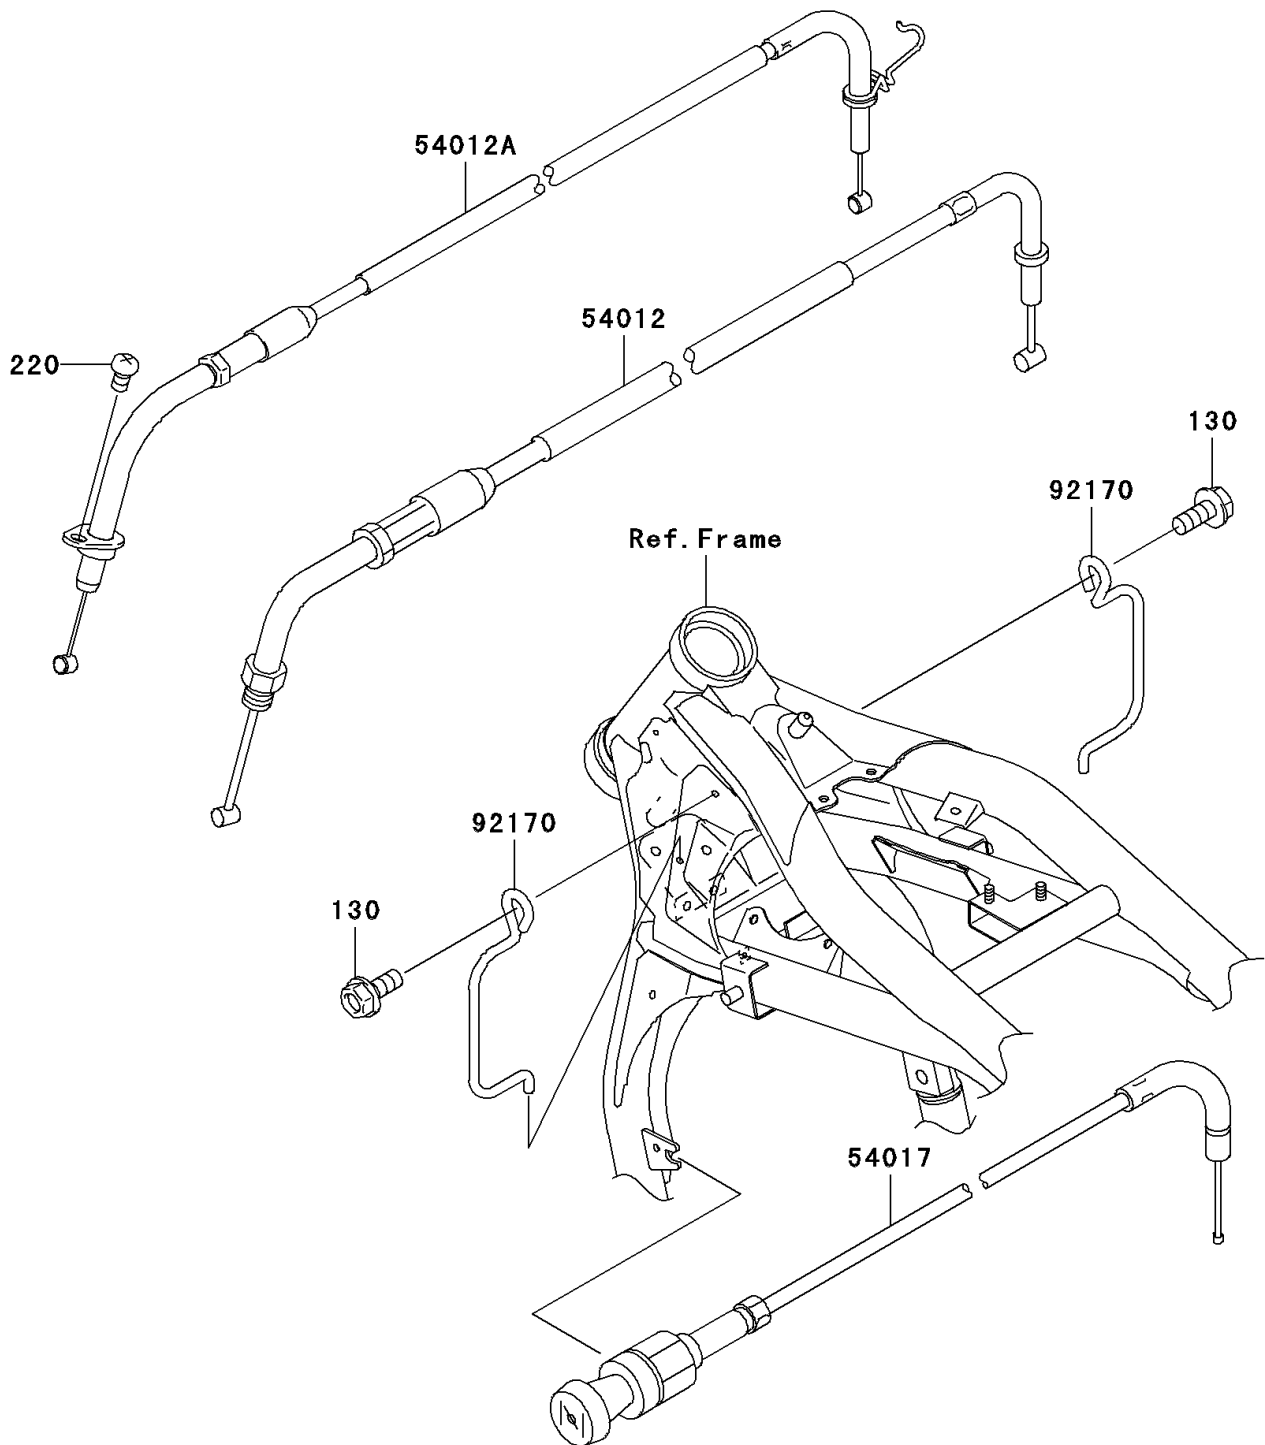

2004 Vulcan 1600 Mean Streak

PARTS DIAGRAM

Cables

F2540

2004 Vulcan 1600 Mean Streak

PARTS LIST

Cables

ITEM NAME	PART NUMBER	QUANTITY
-----------	-------------	----------
