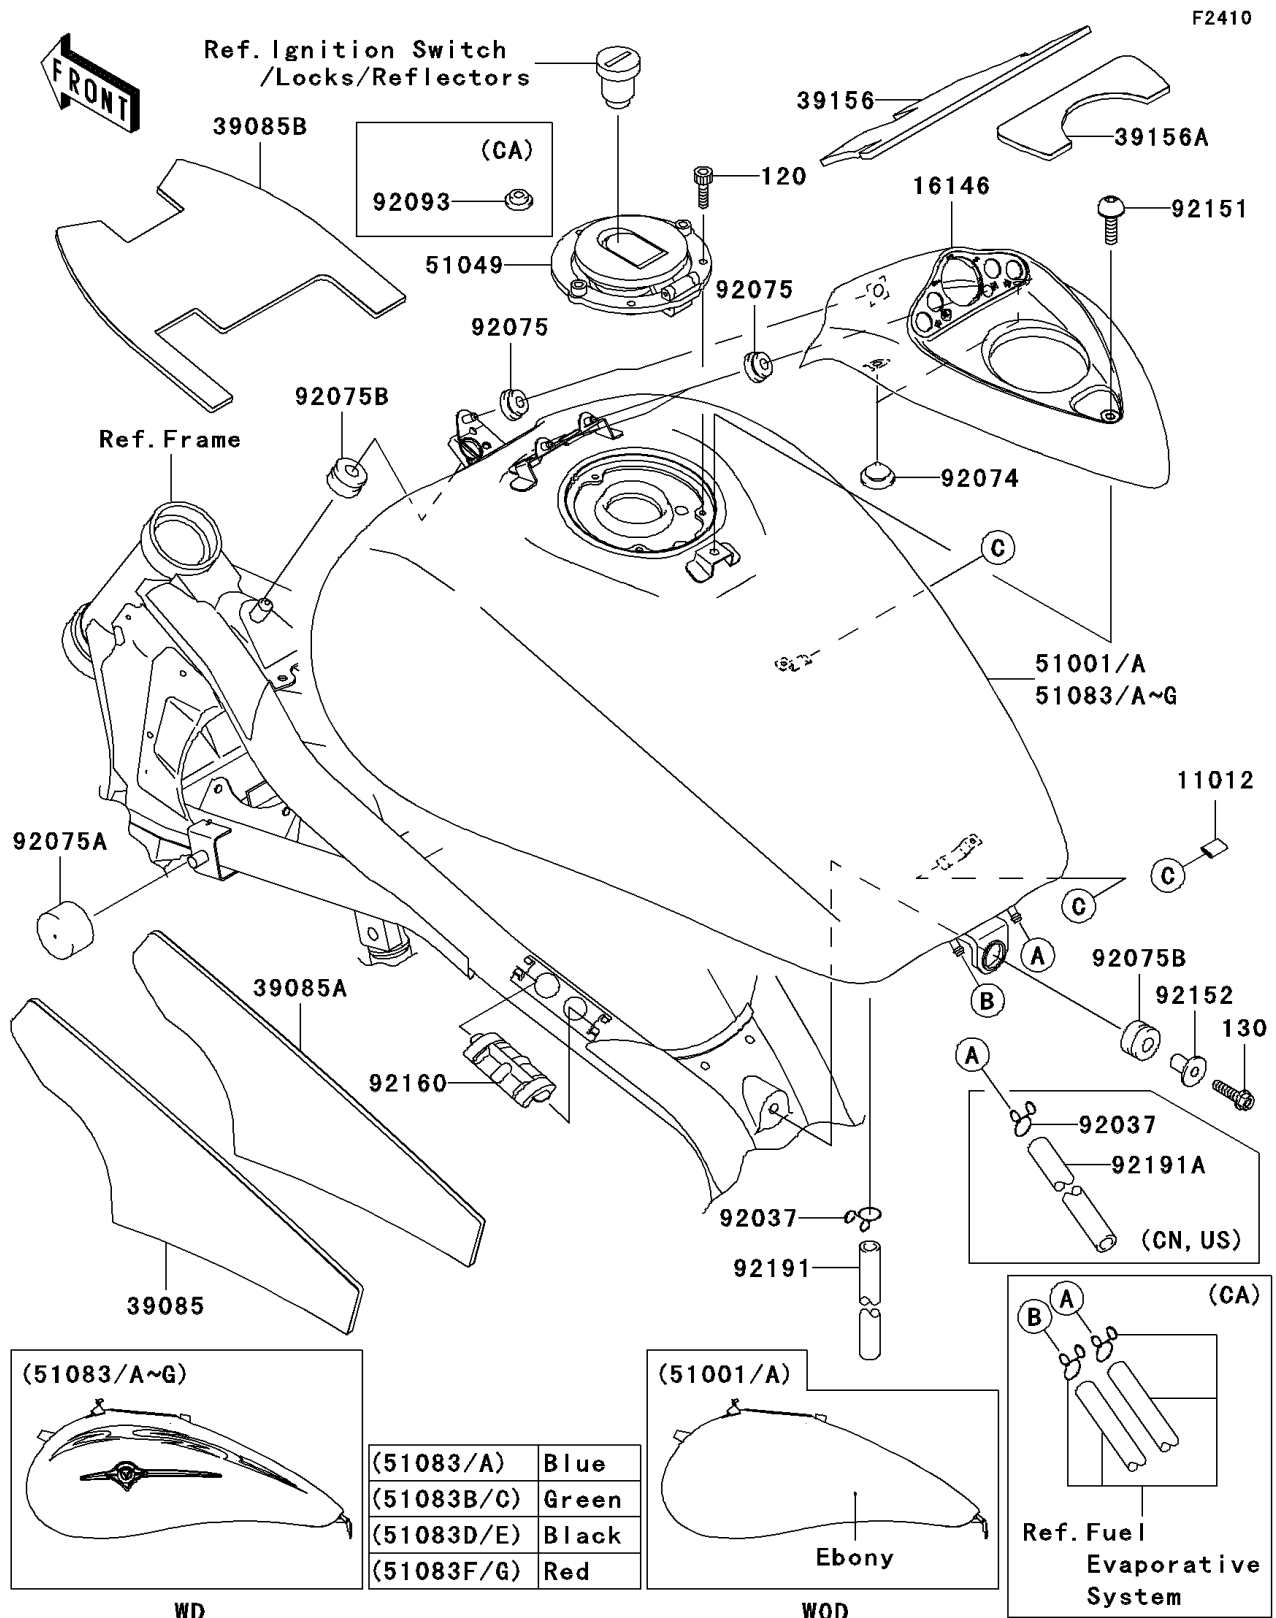

2005 Vulcan 1600 Mean Streak

PARTS DIAGRAM

Fuel Tank(4/4)

2005 Vulcan 1600 Mean Streak

PARTS LIST

Fuel Tank(4/4)

ITEM NAME

PART NUMBER

QUANTITY
