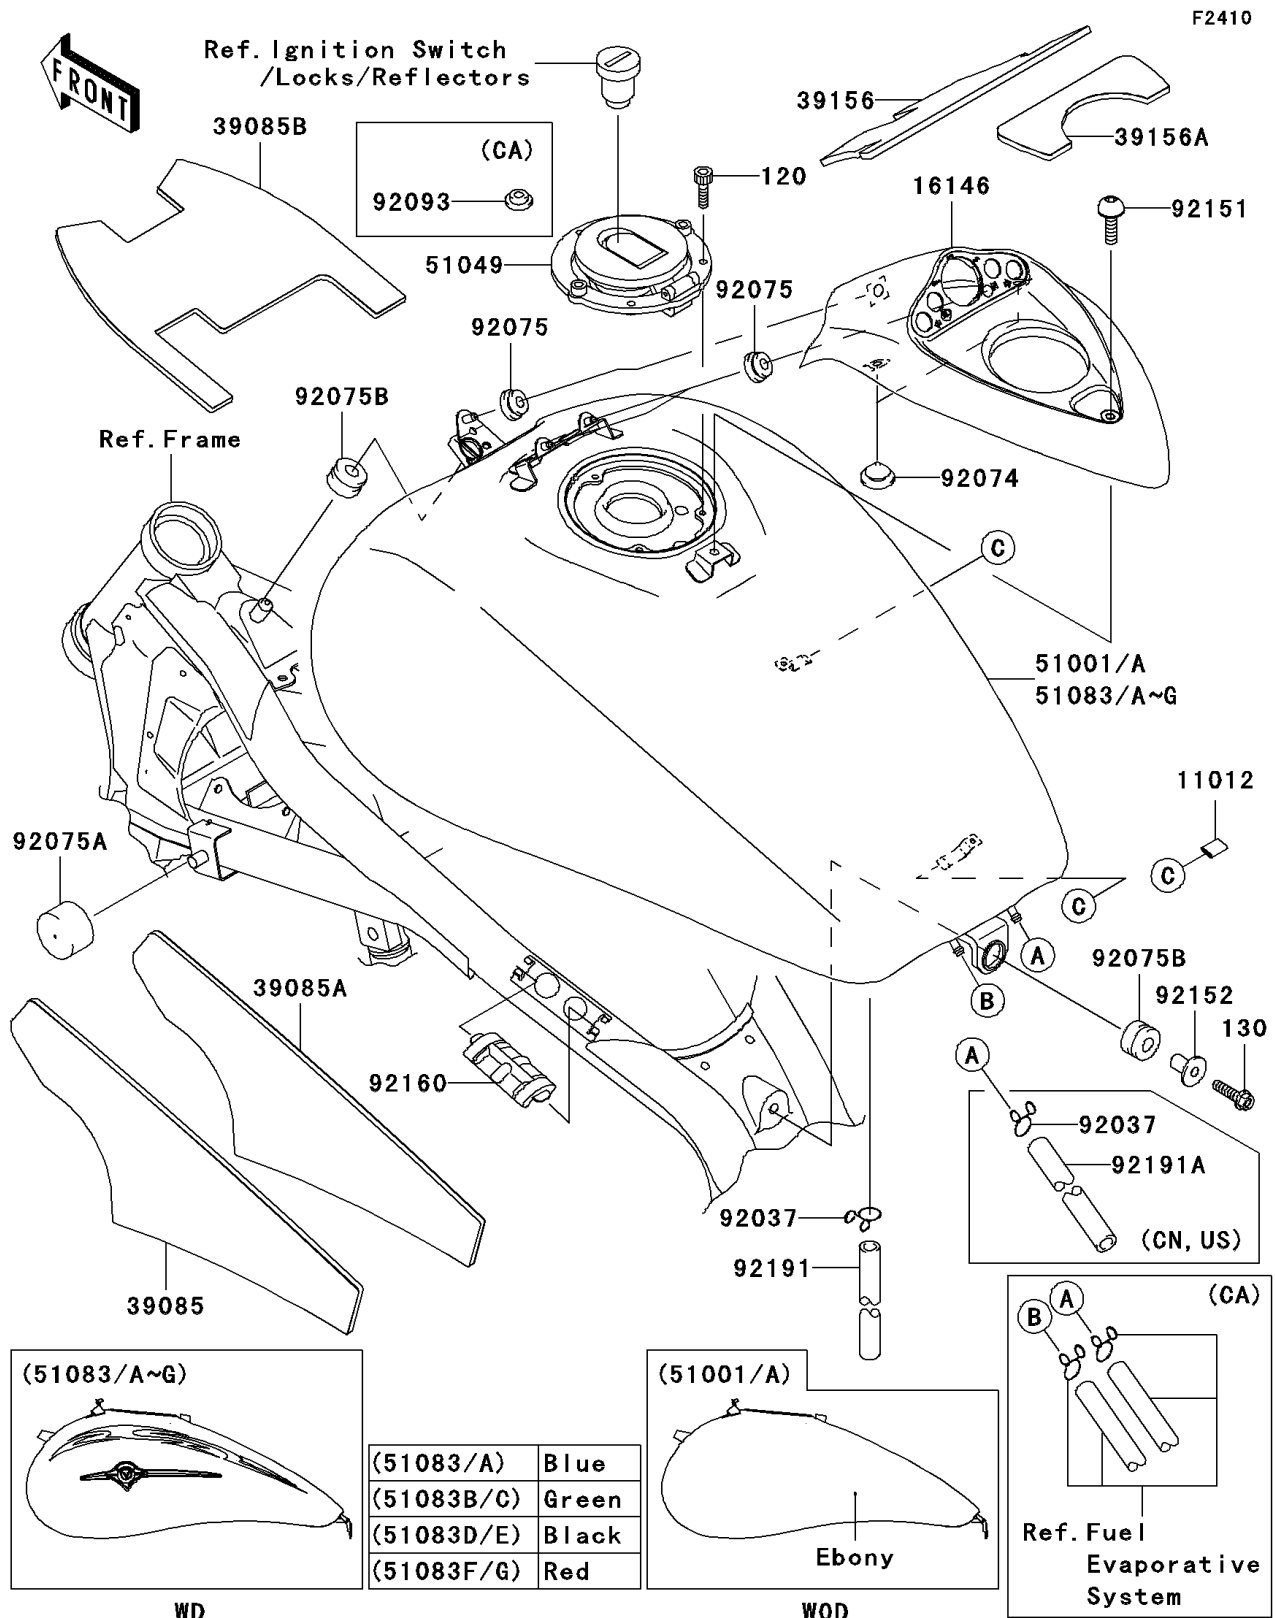

2004 Vulcan 1600 Mean Streak

PARTS DIAGRAM

Fuel Tank(4/4)

2004 Vulcan 1600 Mean Streak

PARTS LIST

Fuel Tank(4/4)

ITEM NAME

PART NUMBER

QUANTITY
