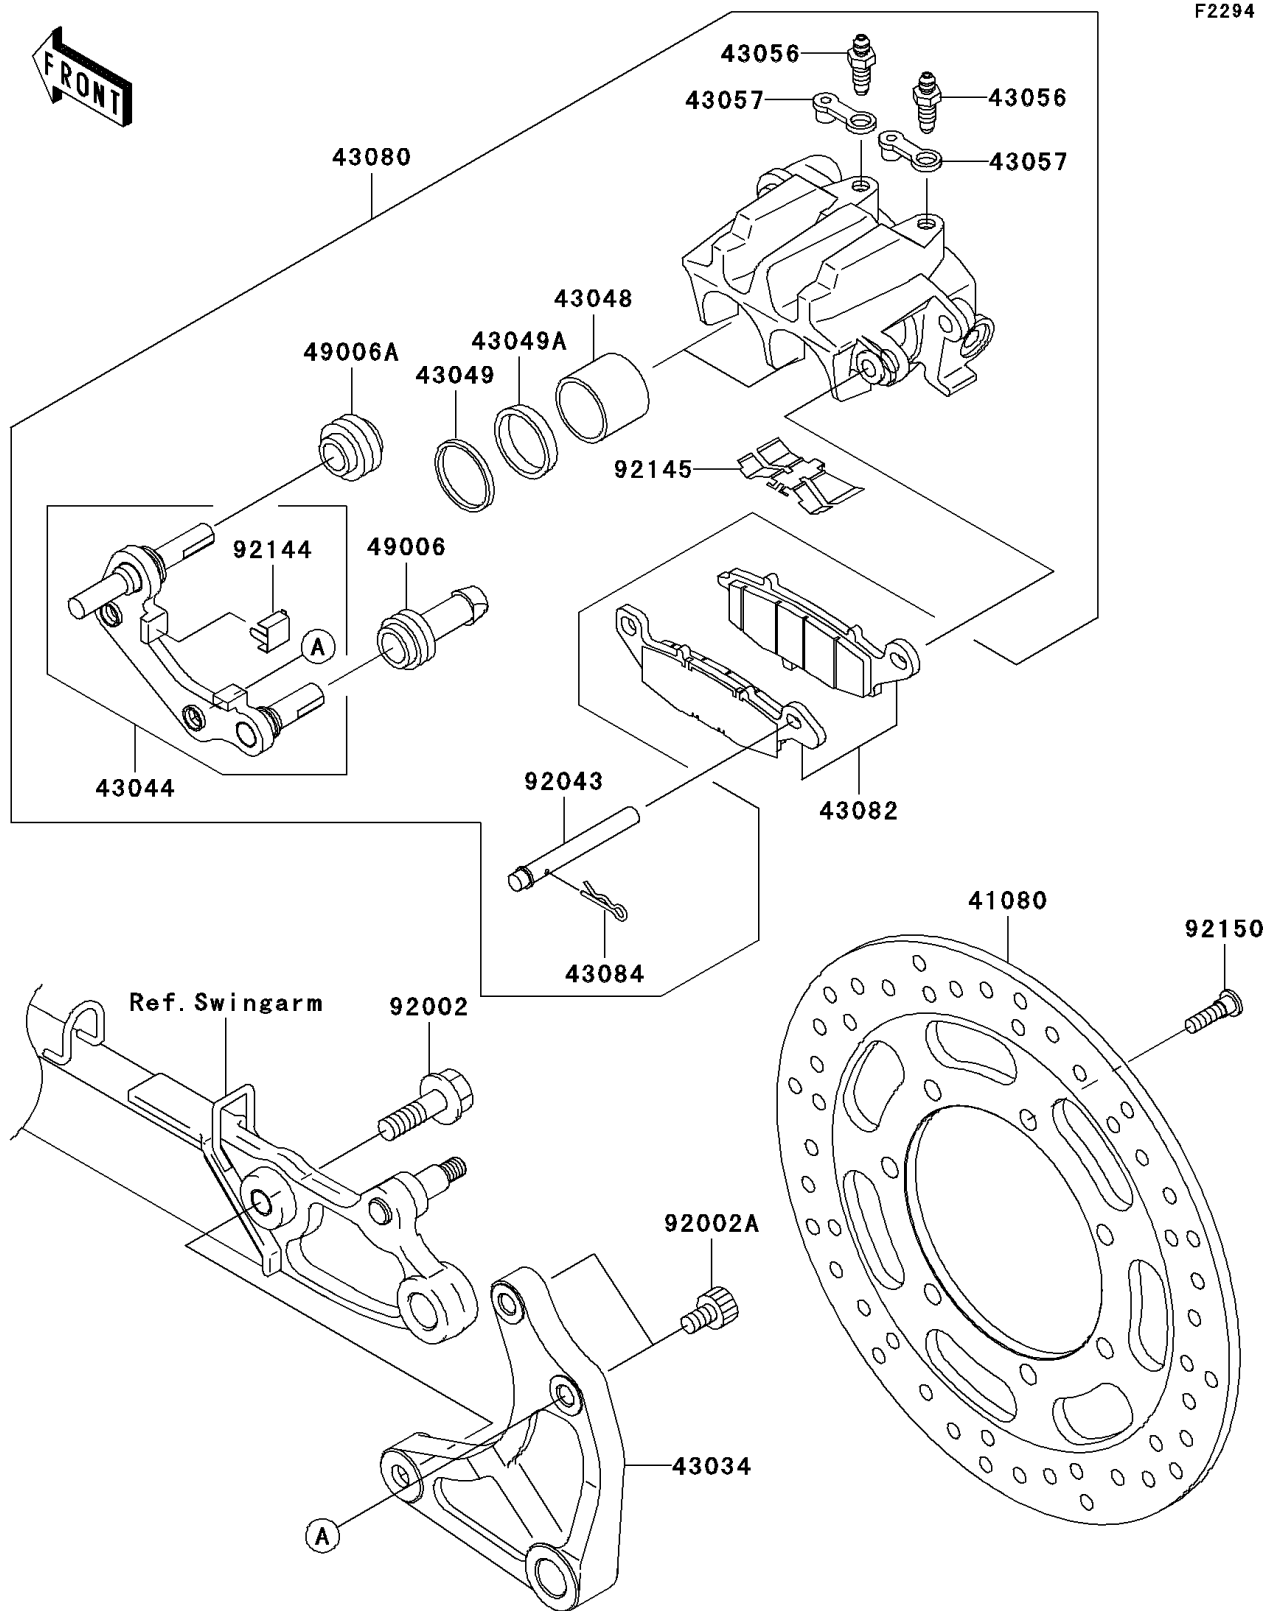

# 2004 Vulcan 1600 Mean Streak

## PARTS DIAGRAM

### Rear Brake

## PARTS LIST