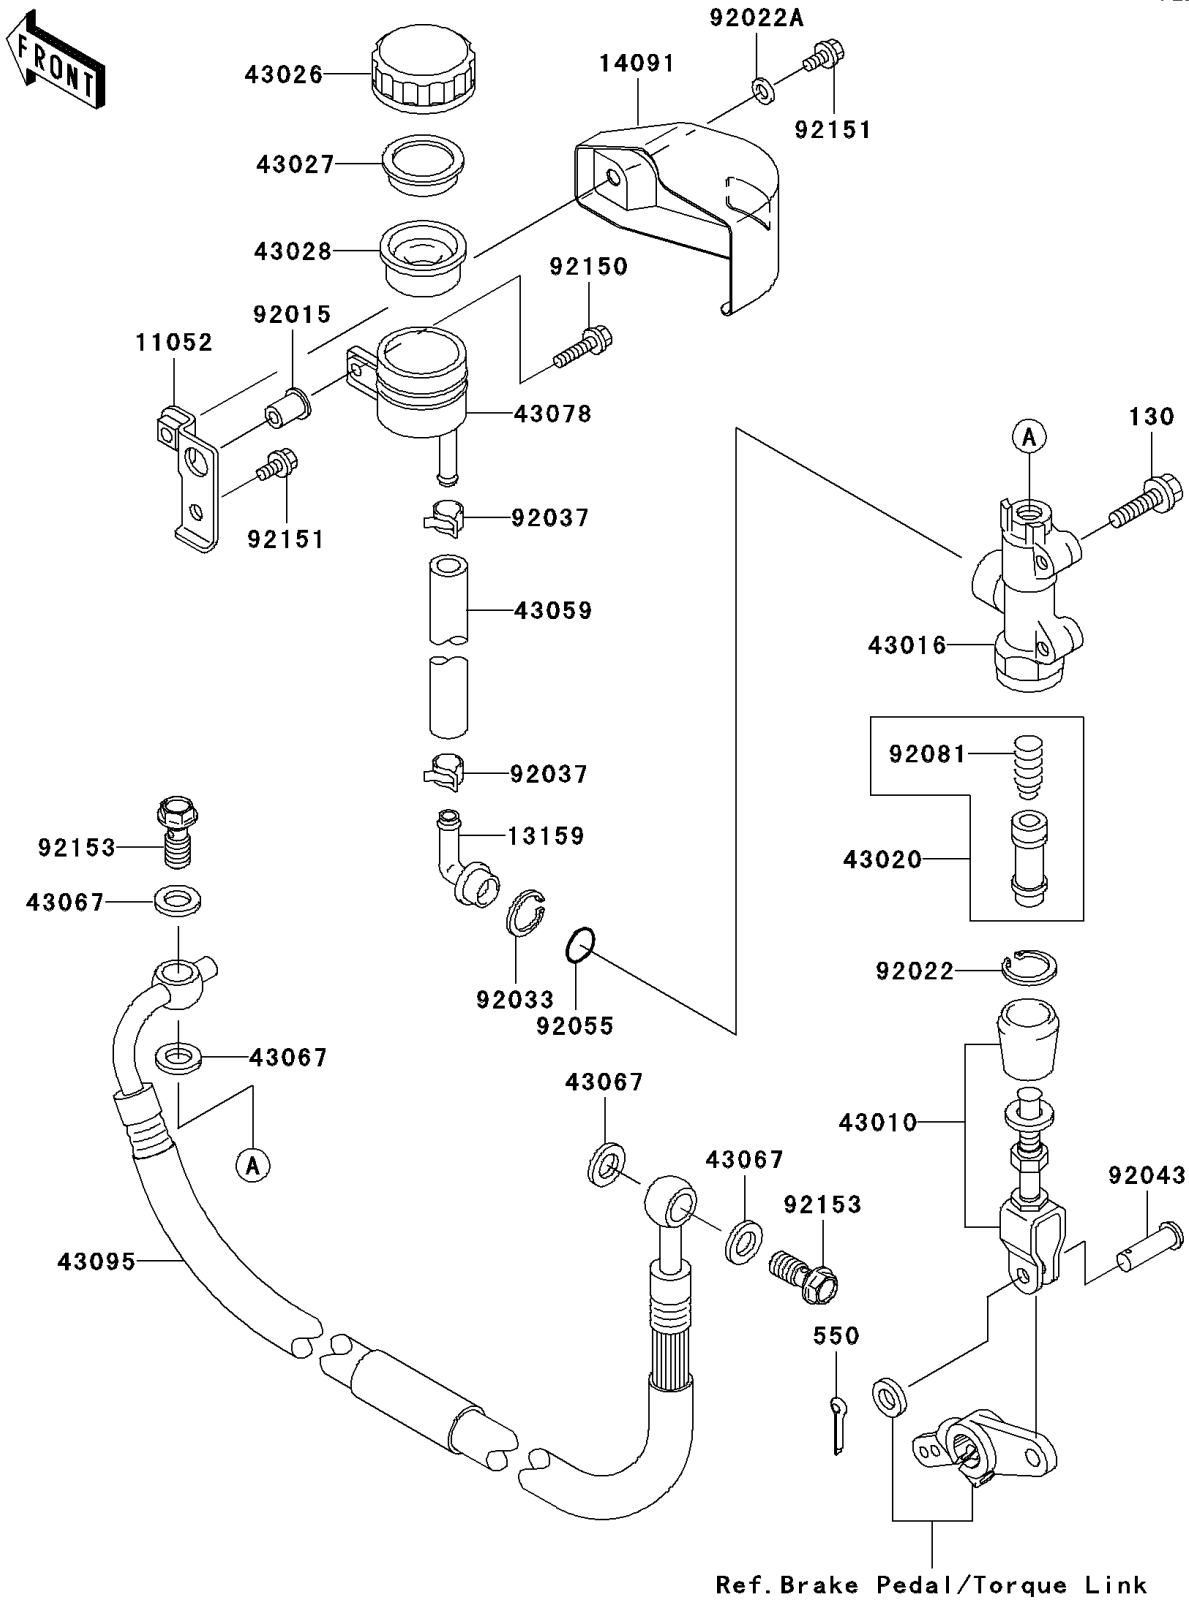

2005 Vulcan 1600 Mean Streak

PARTS DIAGRAM

Rear Master Cylinder

F2293

2005 Vulcan 1600 Mean Streak

PARTS LIST

Rear Master Cylinder

ITEM NAME	PART NUMBER	QUANTITY
-----------	-------------	----------
