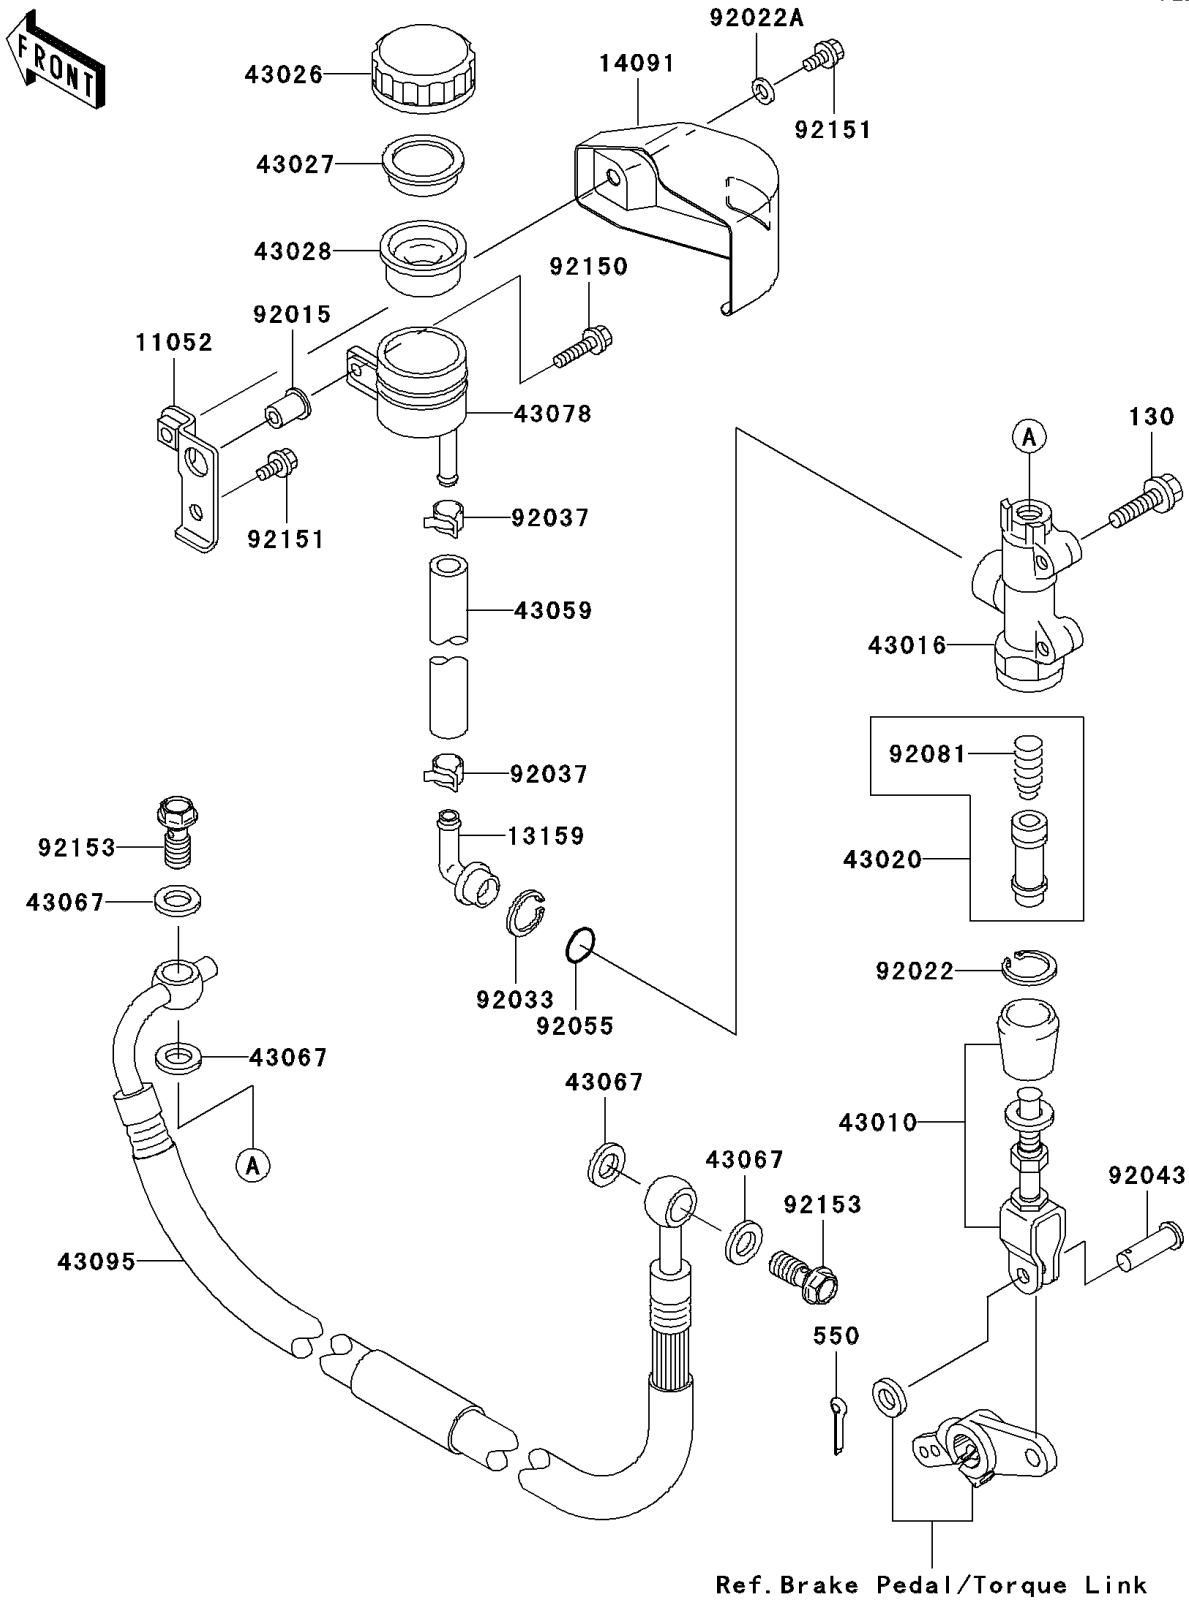

2004 Vulcan 1600 Mean Streak

PARTS DIAGRAM

Rear Master Cylinder

F2293

2004 Vulcan 1600 Mean Streak

PARTS LIST

Rear Master Cylinder

| ITEM NAME | PART NUMBER | QUANTITY |
|-----------|-------------|----------|
|-----------|-------------|----------|
