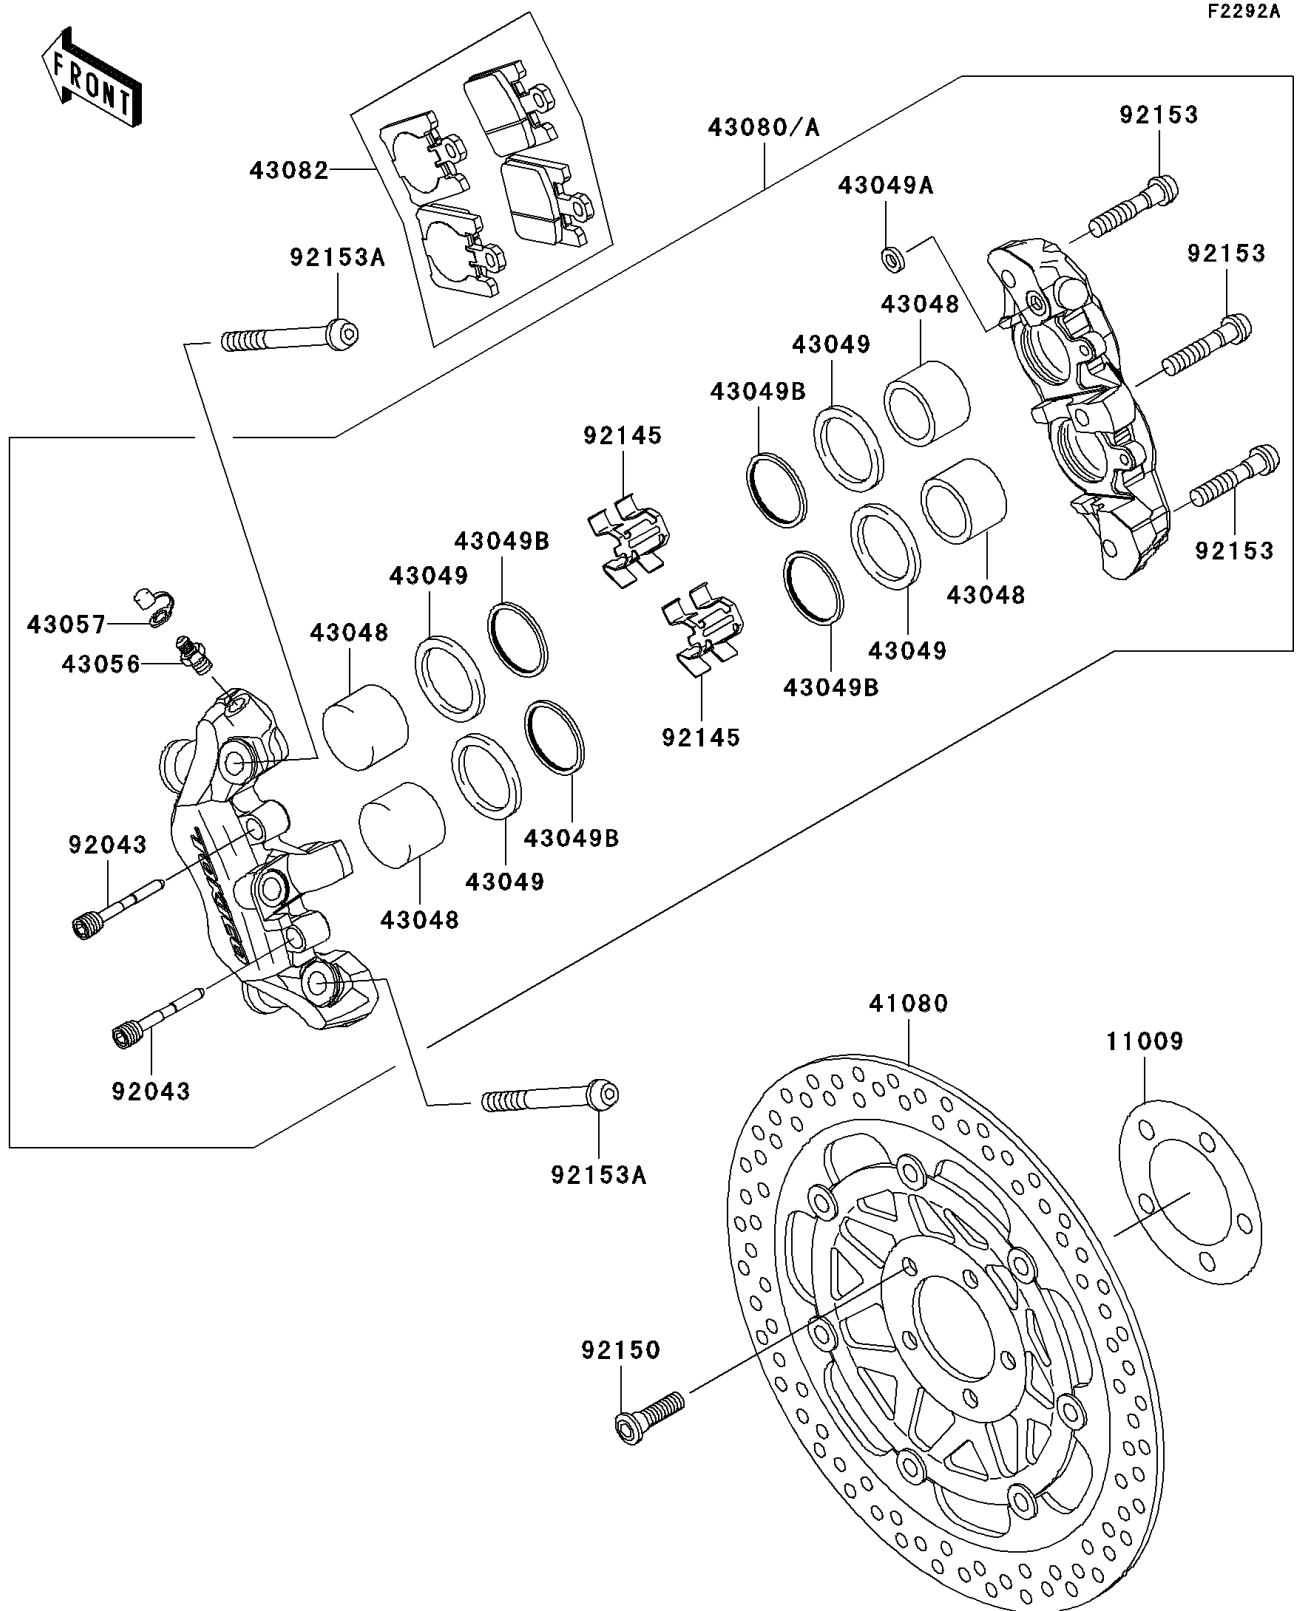

2005 Vulcan 1600 Mean Streak

PARTS DIAGRAM

Front Brake(B2)

2005 Vulcan 1600 Mean Streak

PARTS LIST

Front Brake(B2)

ITEM NAME	PART NUMBER	QUANTITY
-----------	-------------	----------
