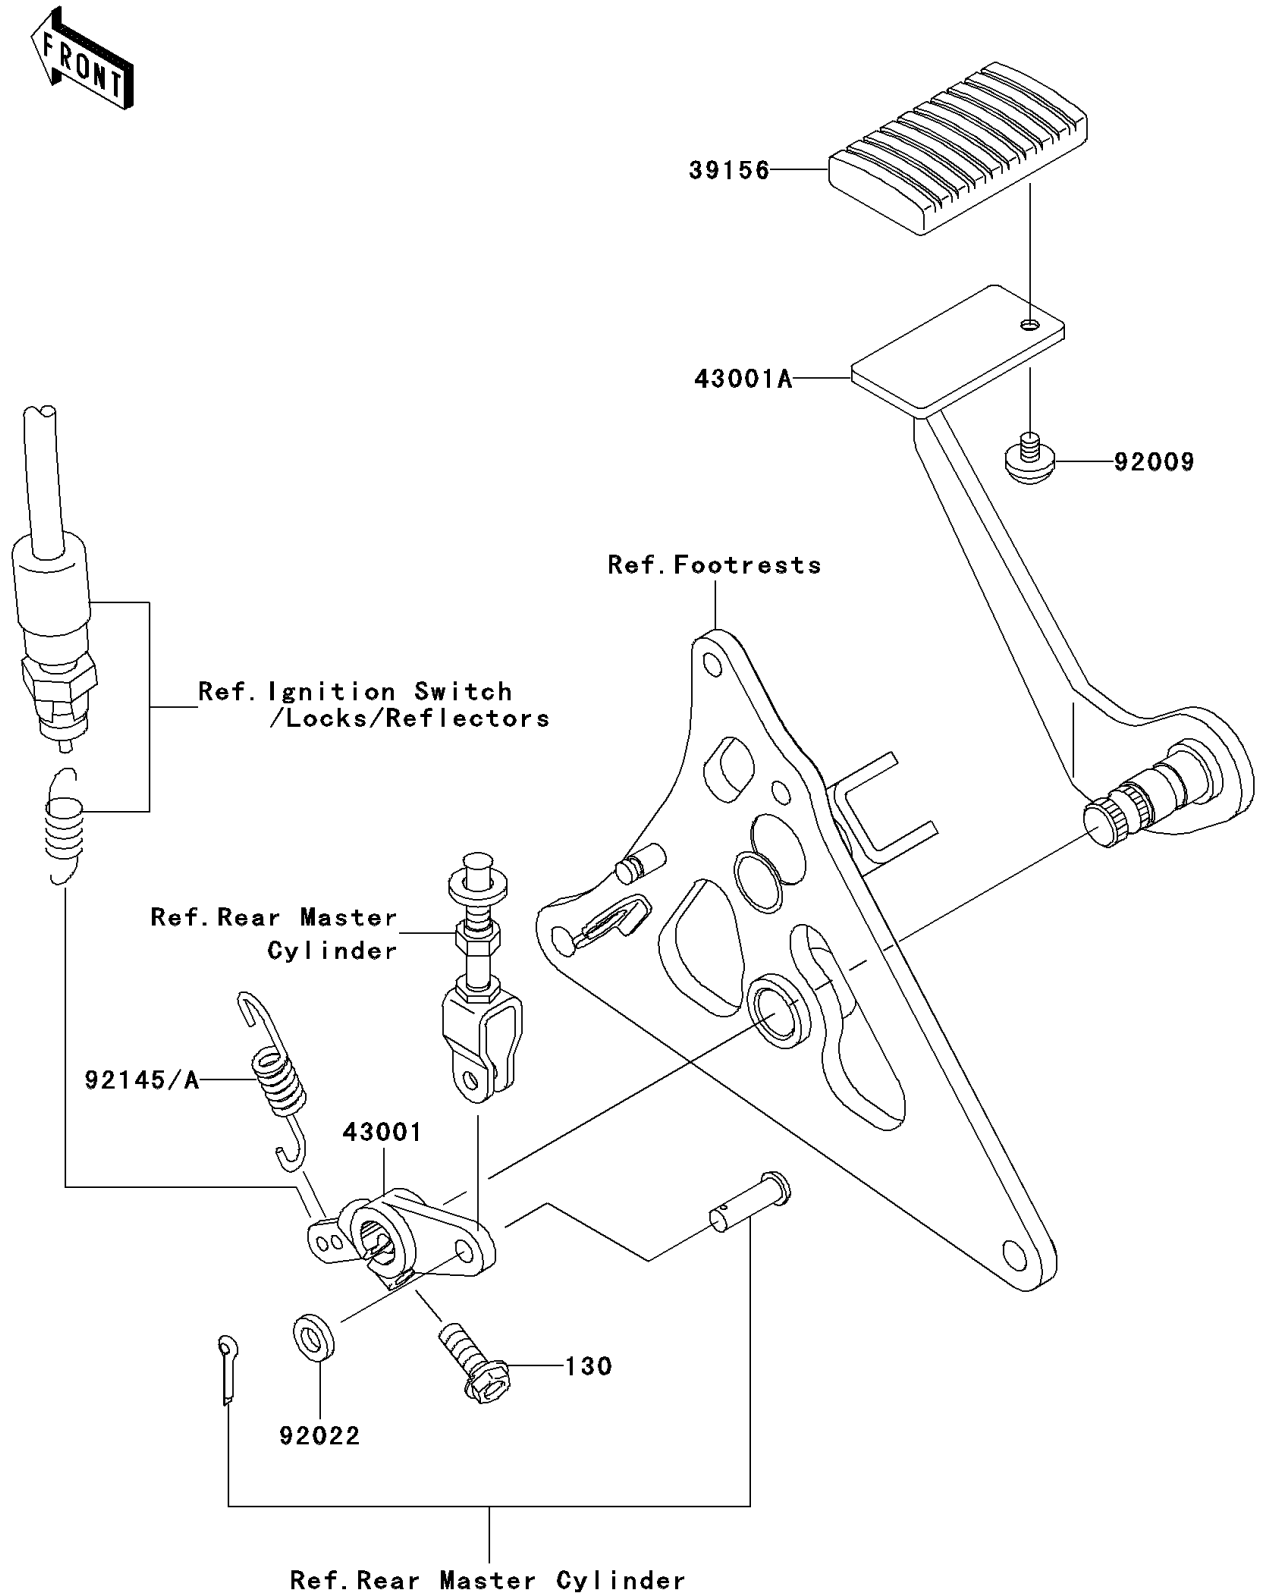

2004 Vulcan 1600 Mean Streak

PARTS DIAGRAM

Brake Pedal/Torque Link

F2260

2004 Vulcan 1600 Mean Streak

PARTS LIST

Brake Pedal/Torque Link

ITEM NAME	PART NUMBER	QUANTITY
-----------	-------------	----------
