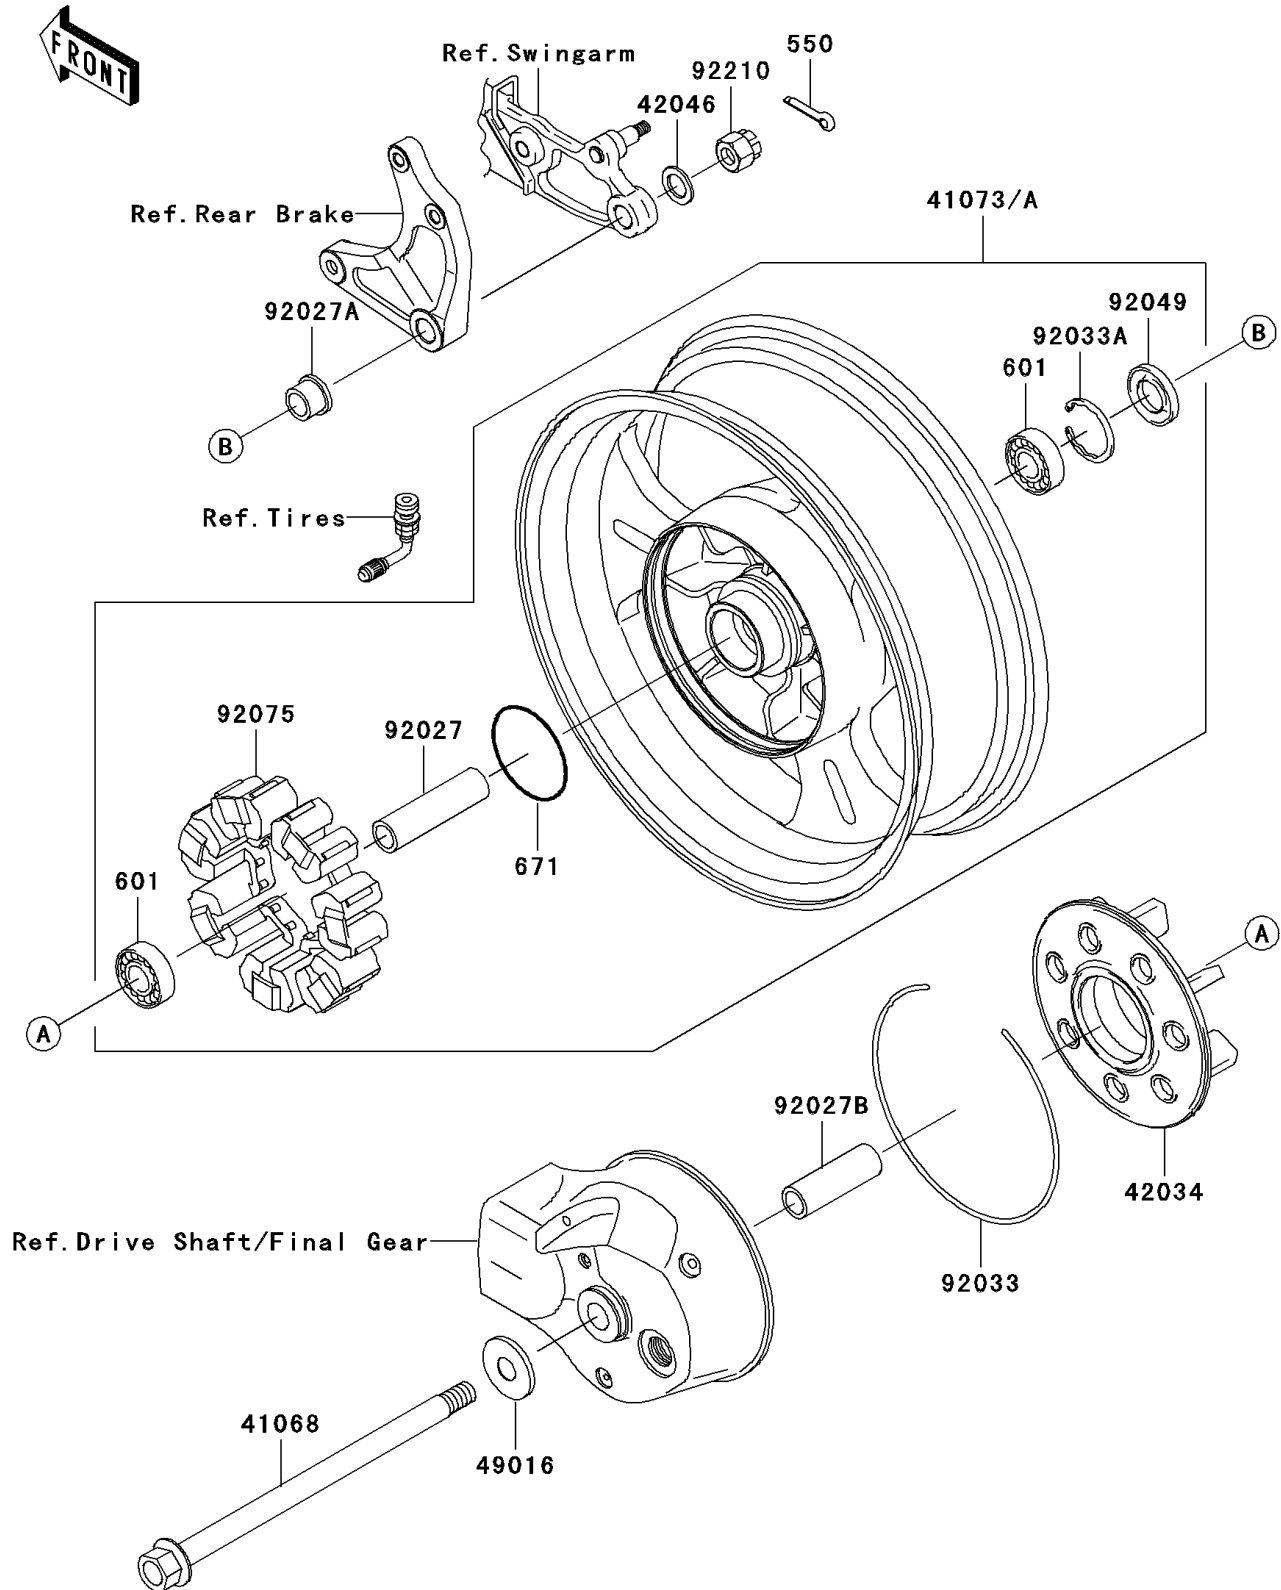

2004 Vulcan 1600 Mean Streak

PARTS DIAGRAM

Rear Wheel/Chain

F2240

2004 Vulcan 1600 Mean Streak

PARTS LIST

Rear Wheel/Chain

ITEM NAME	PART NUMBER	QUANTITY
-----------	-------------	----------
