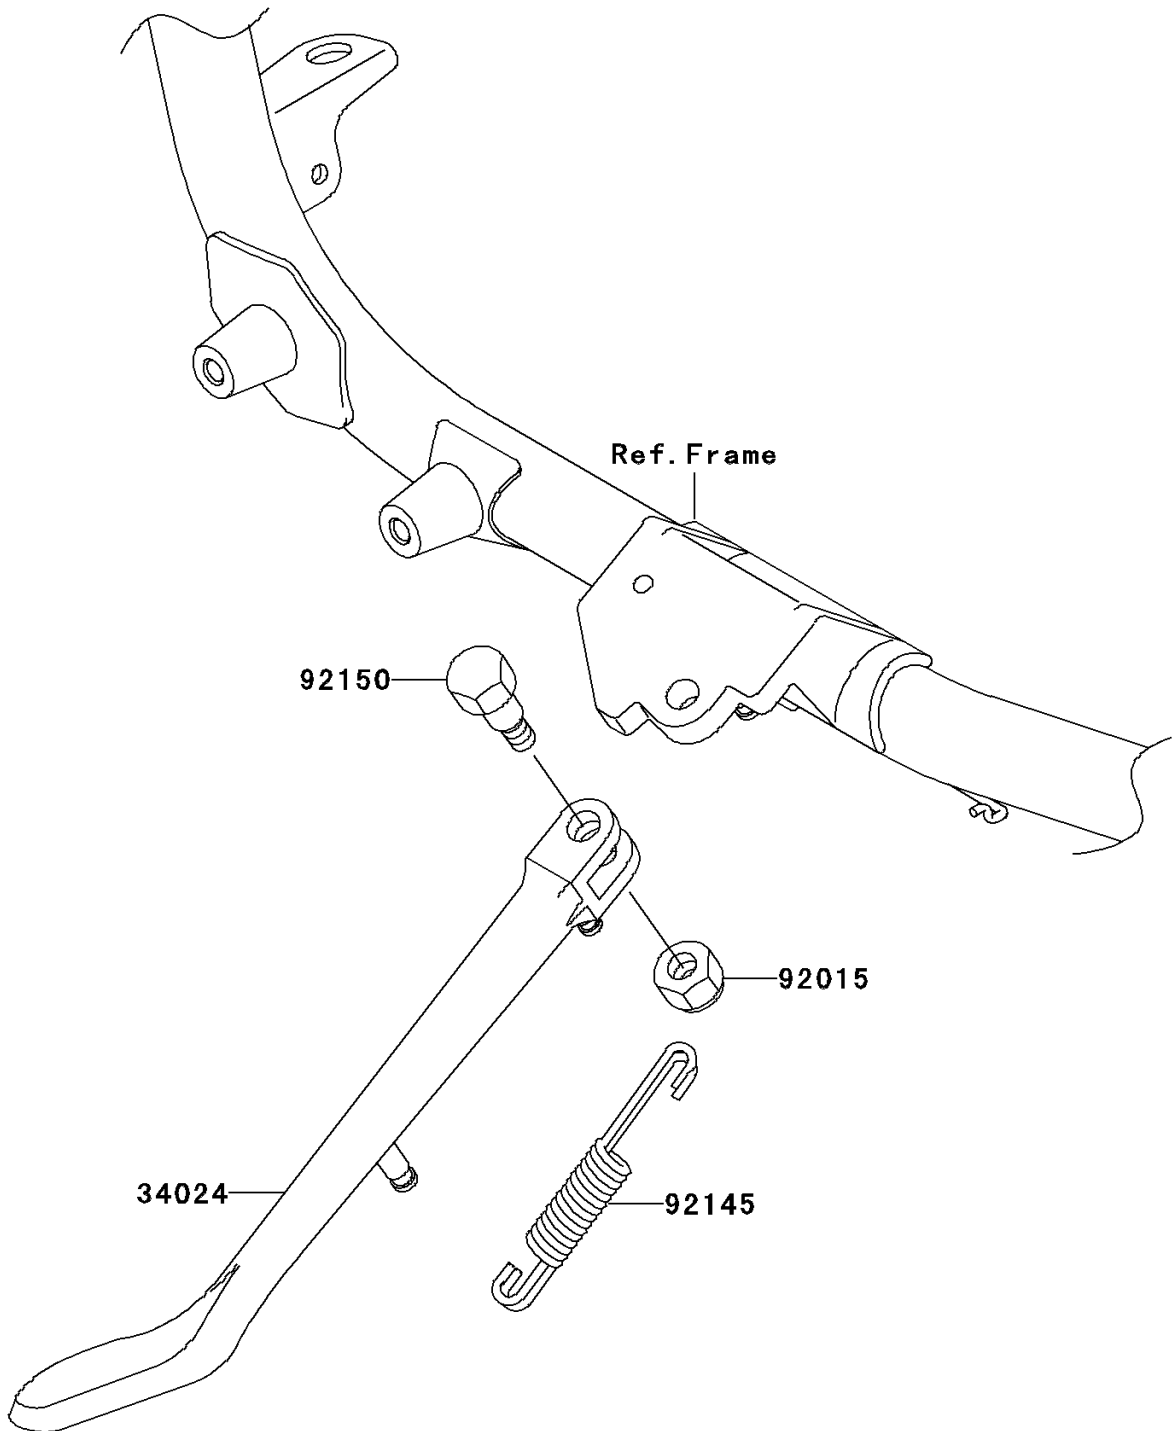

2005 Vulcan 1600 Mean Streak

PARTS DIAGRAM

Stand(s)

F2190

2005 Vulcan 1600 Mean Streak

PARTS LIST

Stand(s)

ITEM NAME

PART NUMBER

QUANTITY
