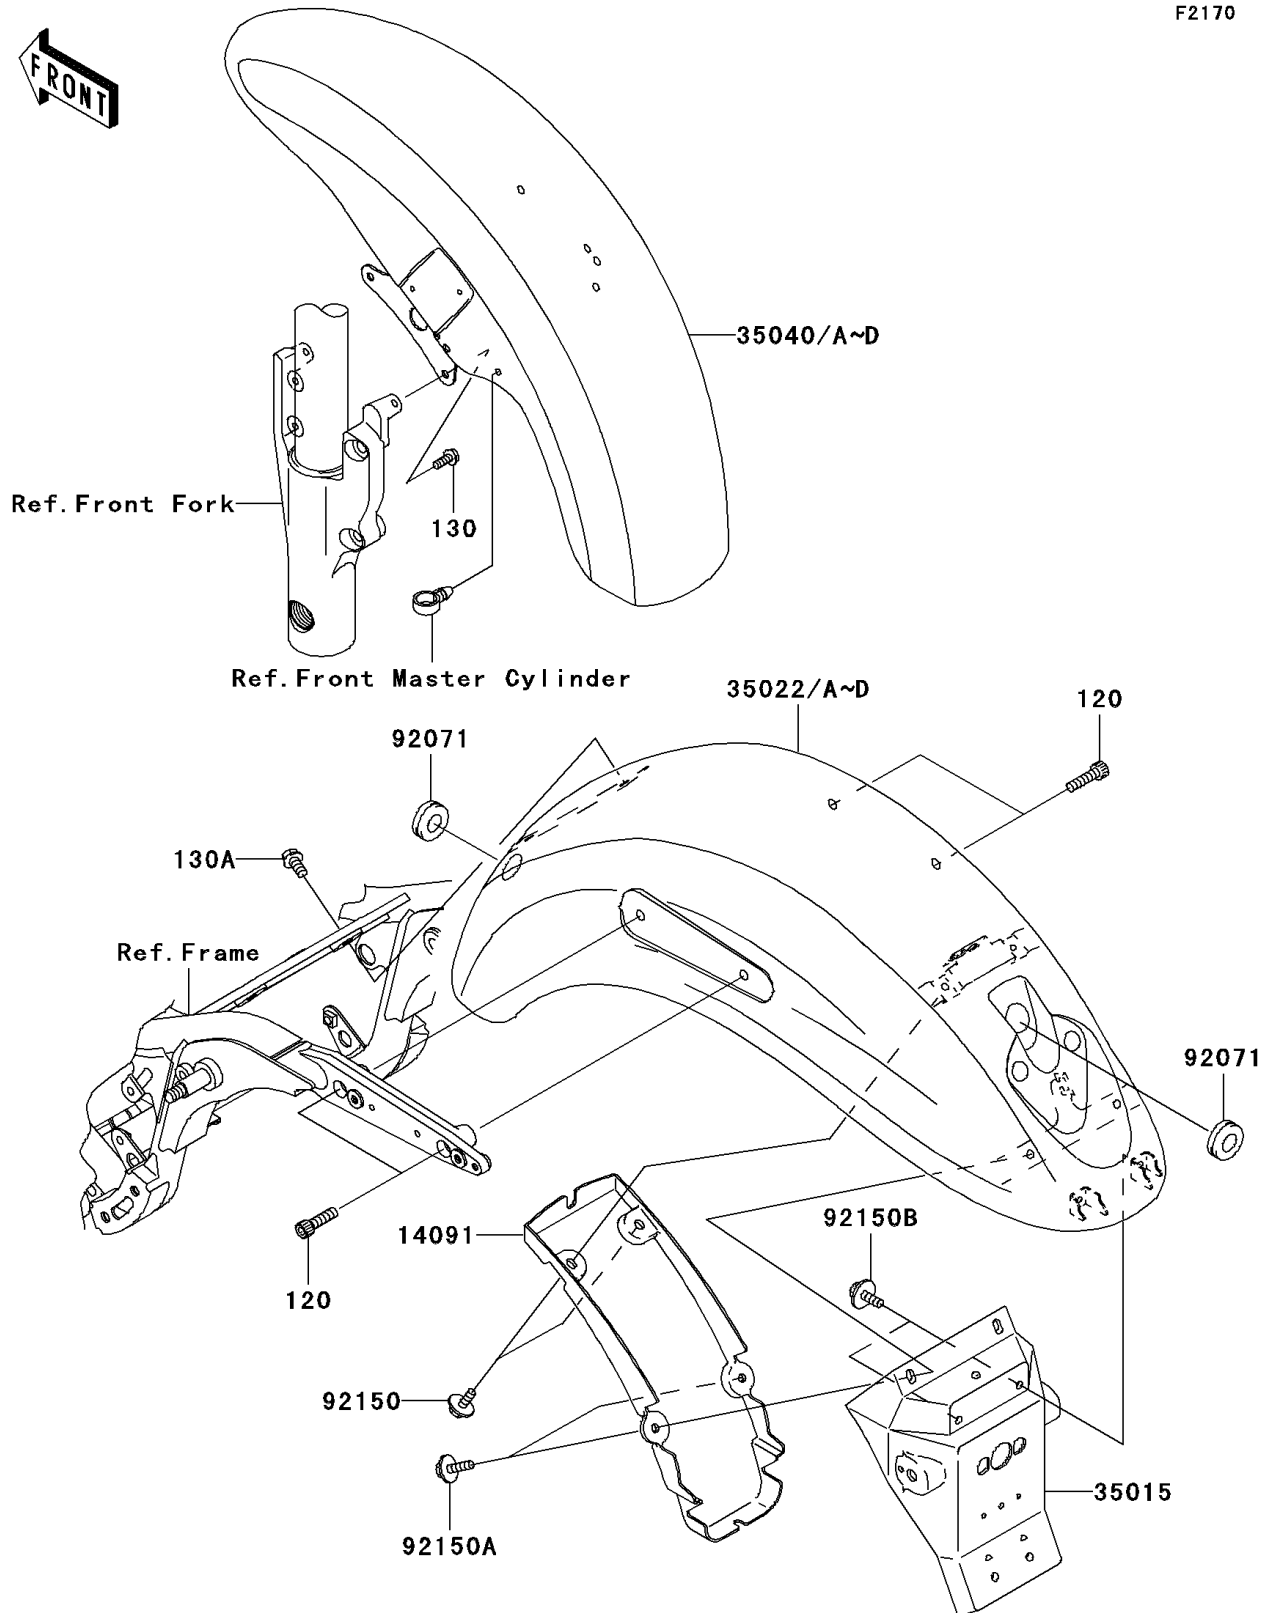

2004 Vulcan 1600 Mean Streak

PARTS DIAGRAM

Fenders

F2170

2004 Vulcan 1600 Mean Streak

PARTS LIST

Fenders

ITEM NAME	PART NUMBER	QUANTITY
-----------	-------------	----------
