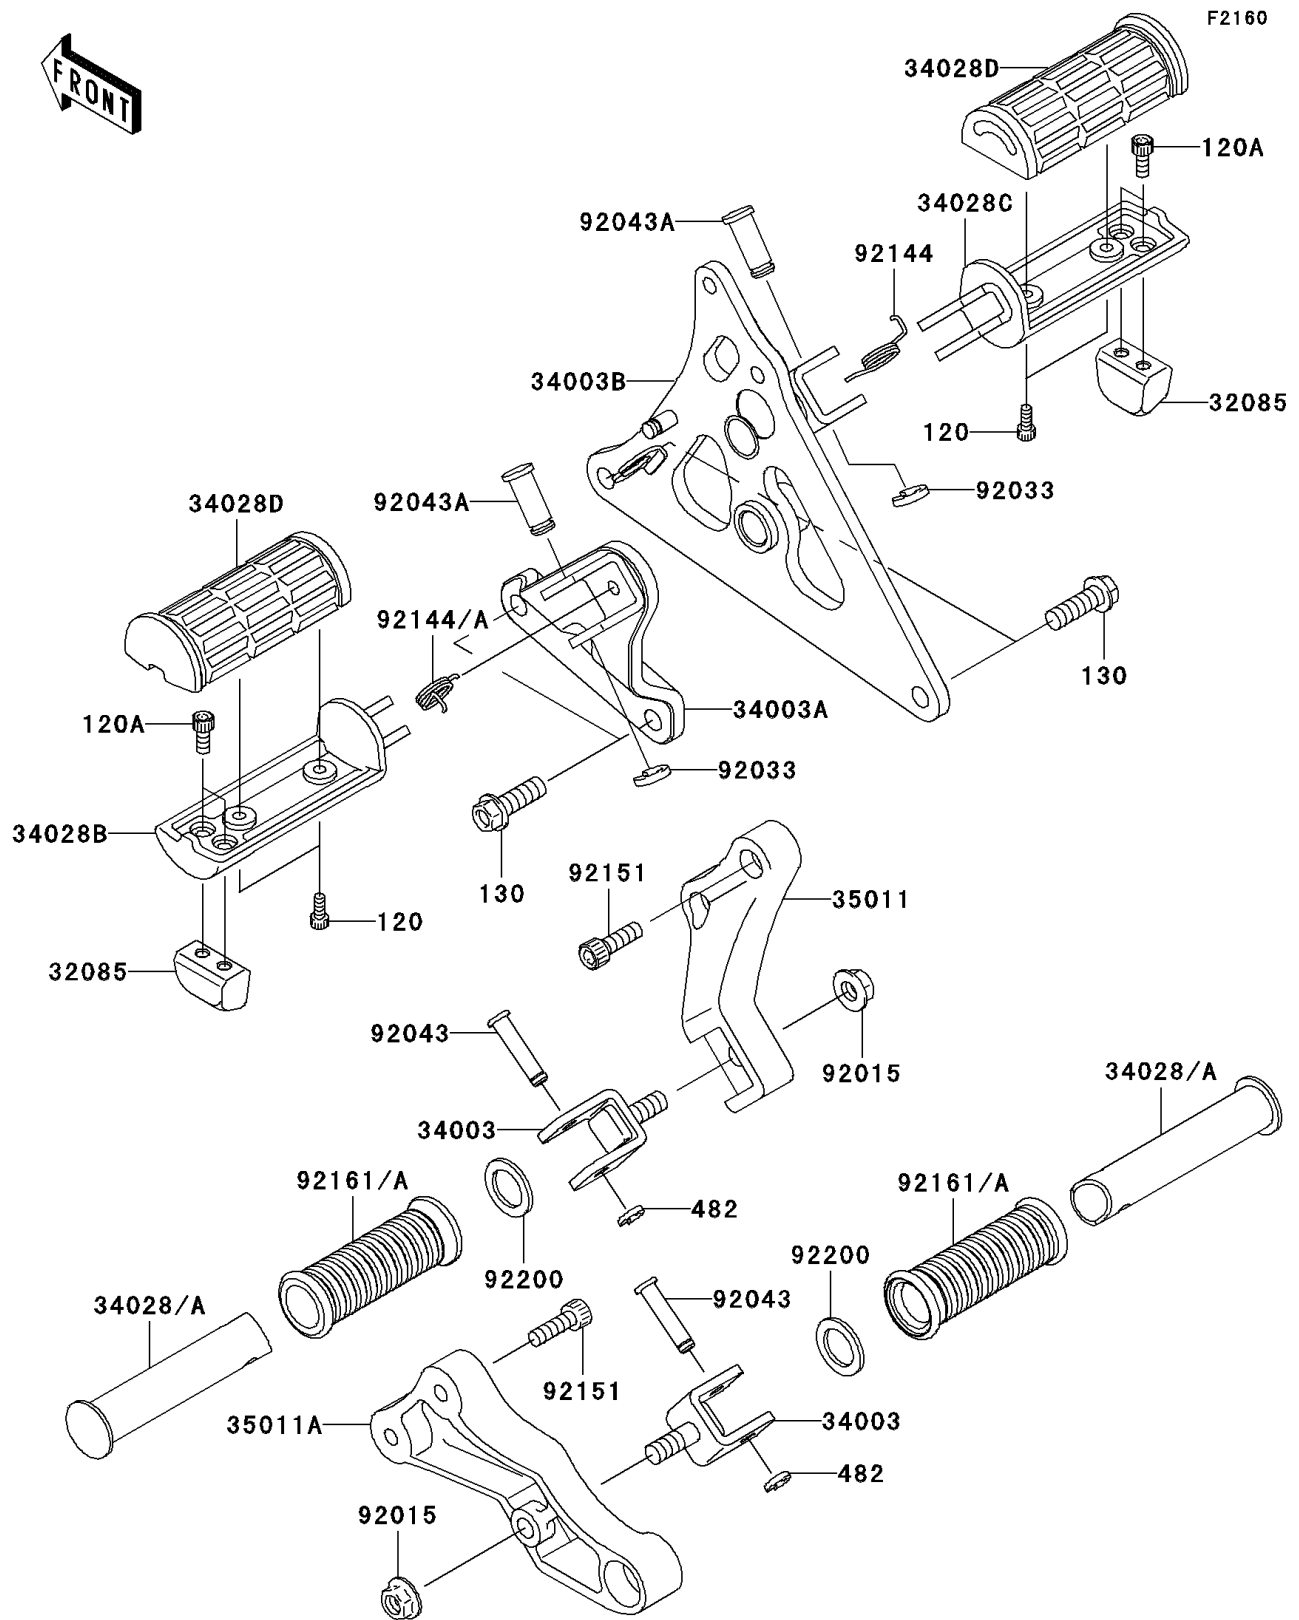

2004 Vulcan 1600 Mean Streak

PARTS DIAGRAM

Footrests

2004 Vulcan 1600 Mean Streak

PARTS LIST

Footrests

ITEM NAME	PART NUMBER	QUANTITY
-----------	-------------	----------
