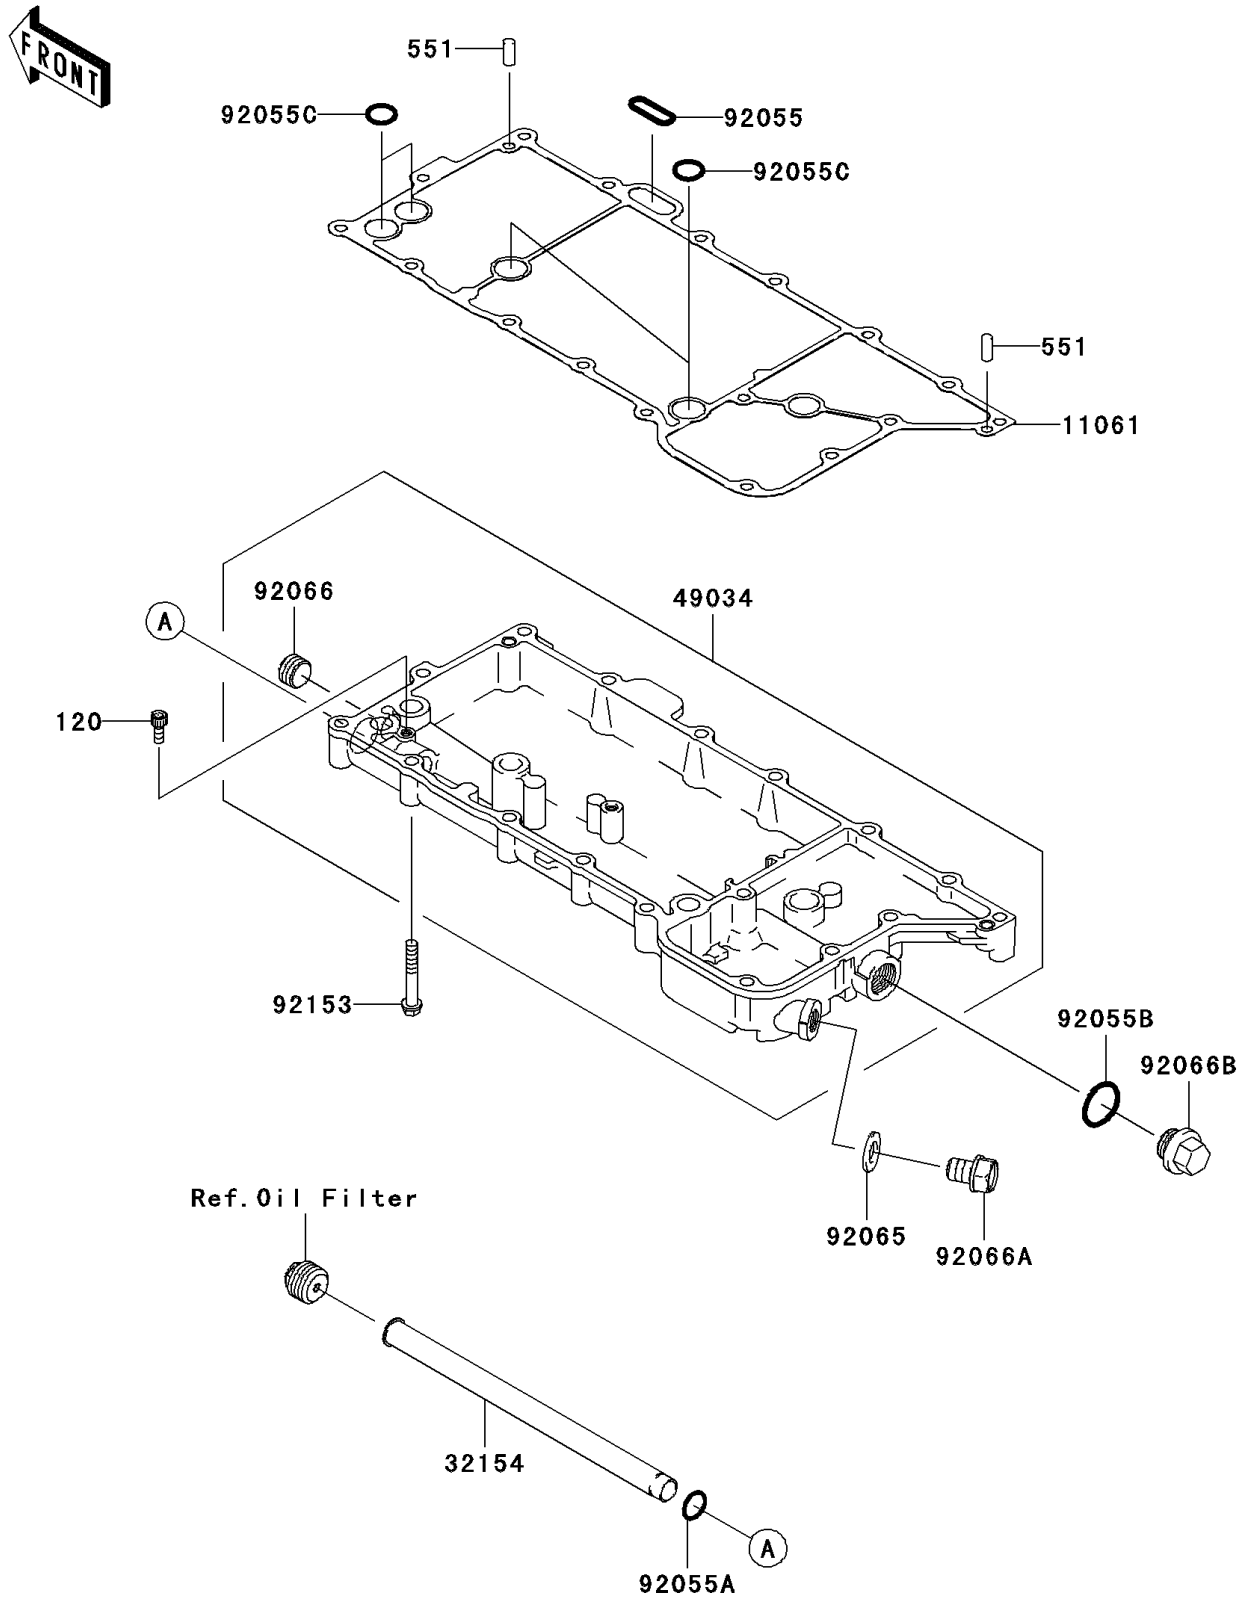

2009 Vulcan® 2000

PARTS DIAGRAM

Oil Pan

E1434

2009 Vulcan® 2000

PARTS LIST

Oil Pan

ITEM NAME

PART NUMBER

QUANTITY
