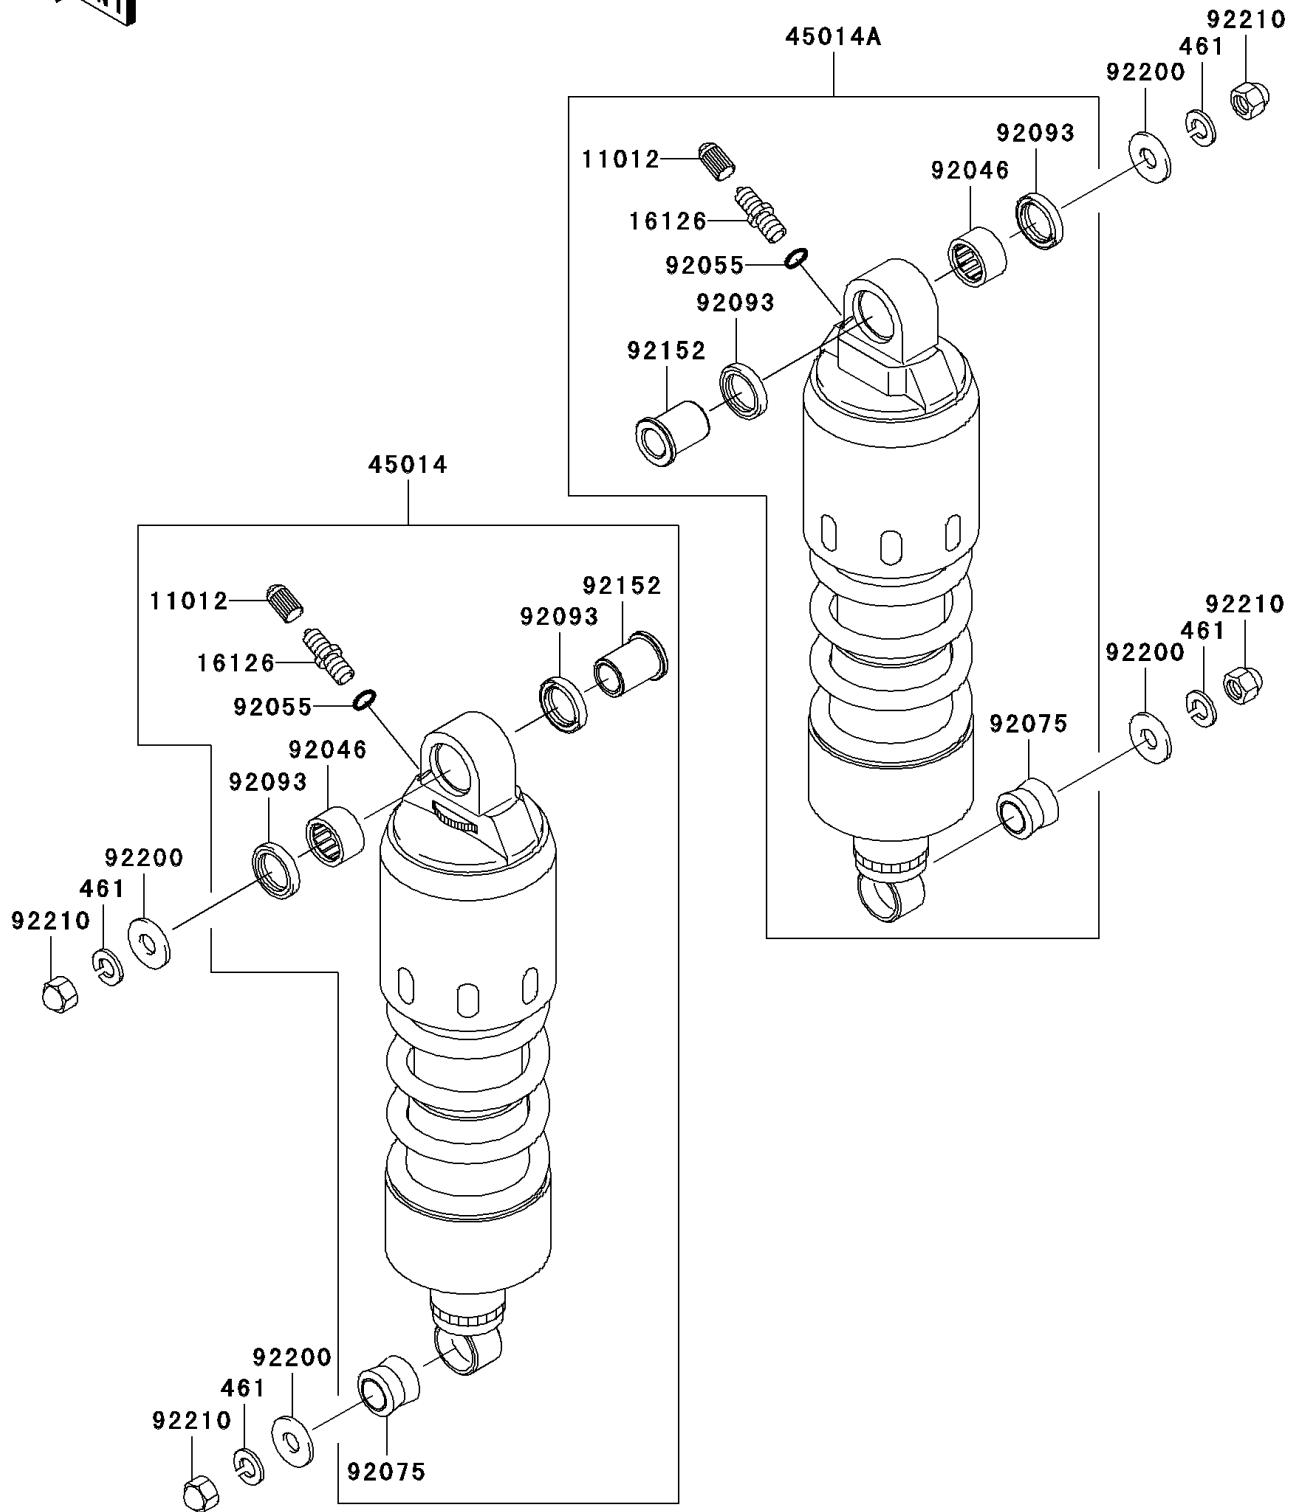

2004 Vulcan 1600 Mean Streak

PARTS DIAGRAM

Suspension/Shock Absorber

F2151

2004 Vulcan 1600 Mean Streak

PARTS LIST

Suspension/Shock Absorber

ITEM NAME	PART NUMBER	QUANTITY
-----------	-------------	----------
