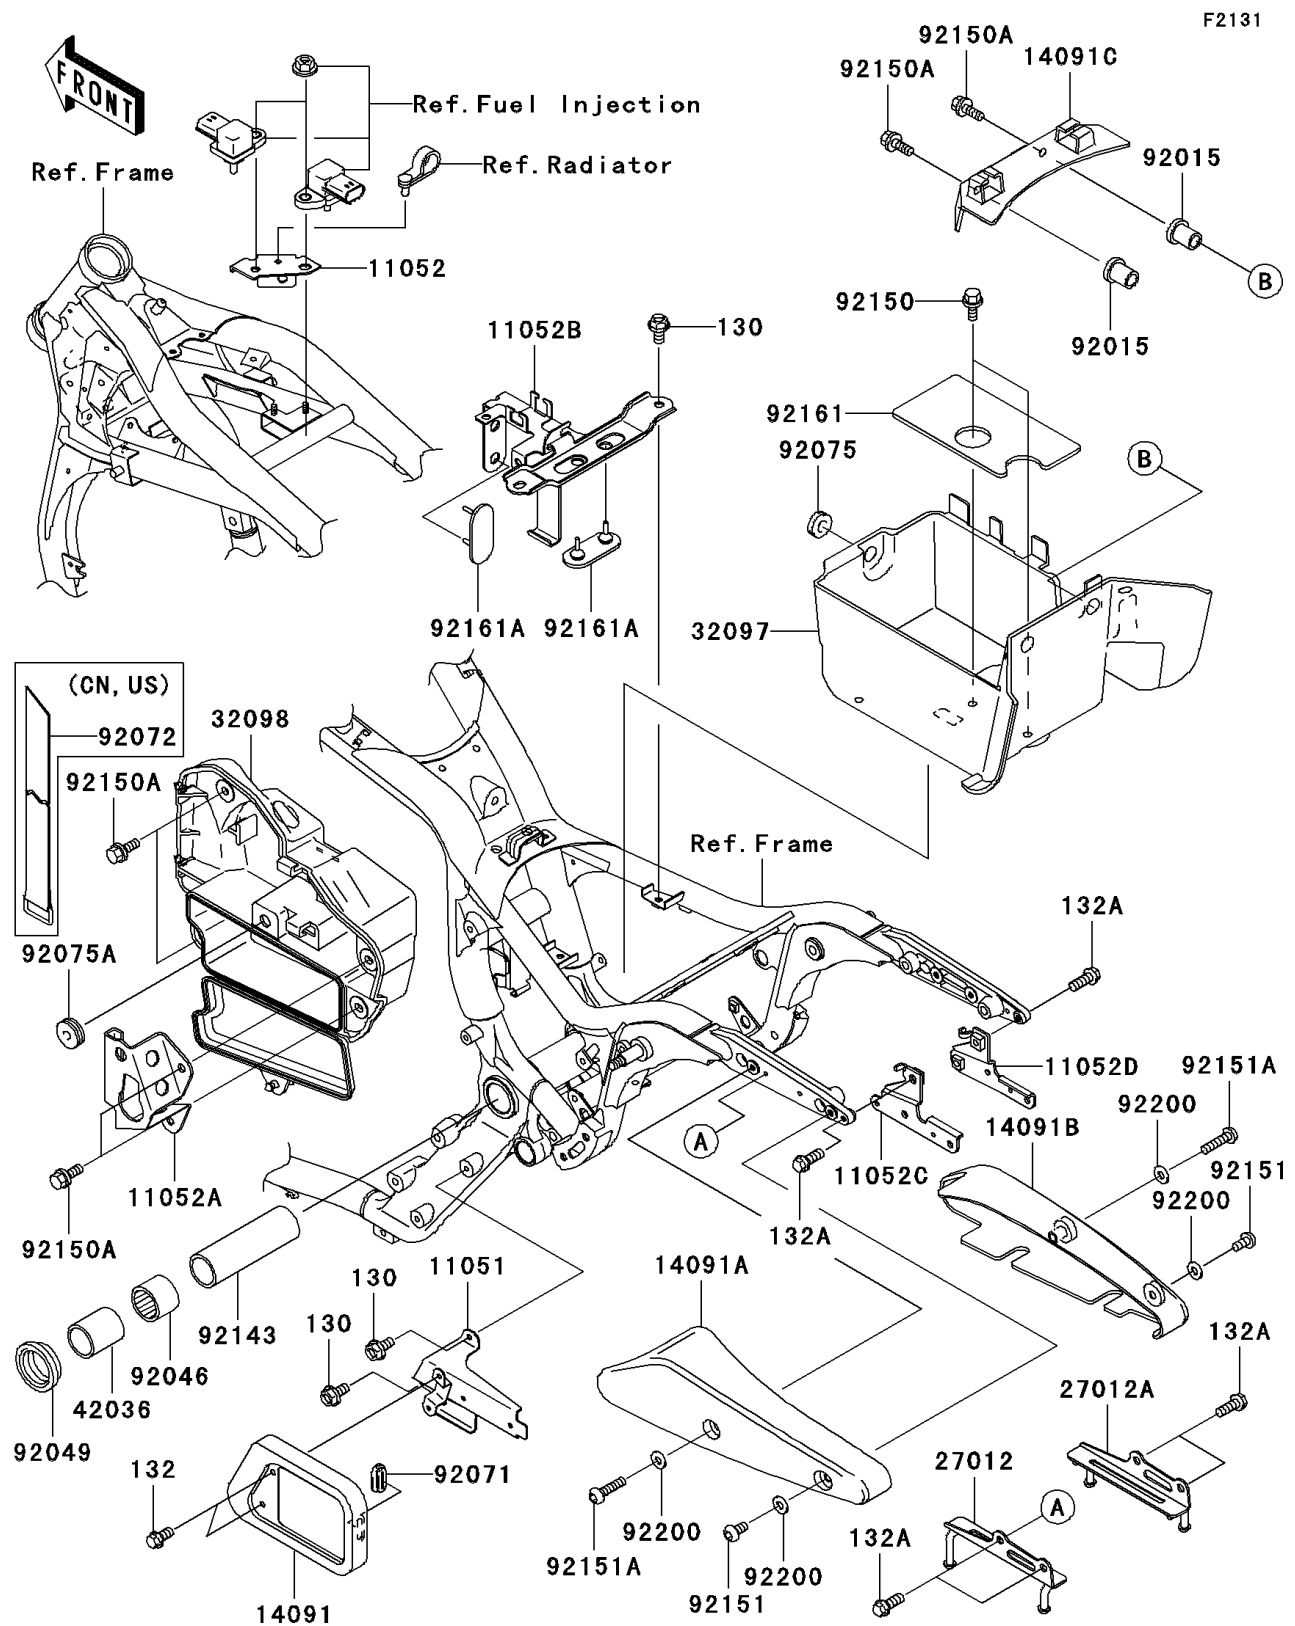

# 2005 Vulcan 1600 Mean Streak

## PARTS DIAGRAM

### Frame Fittings

## PARTS LIST