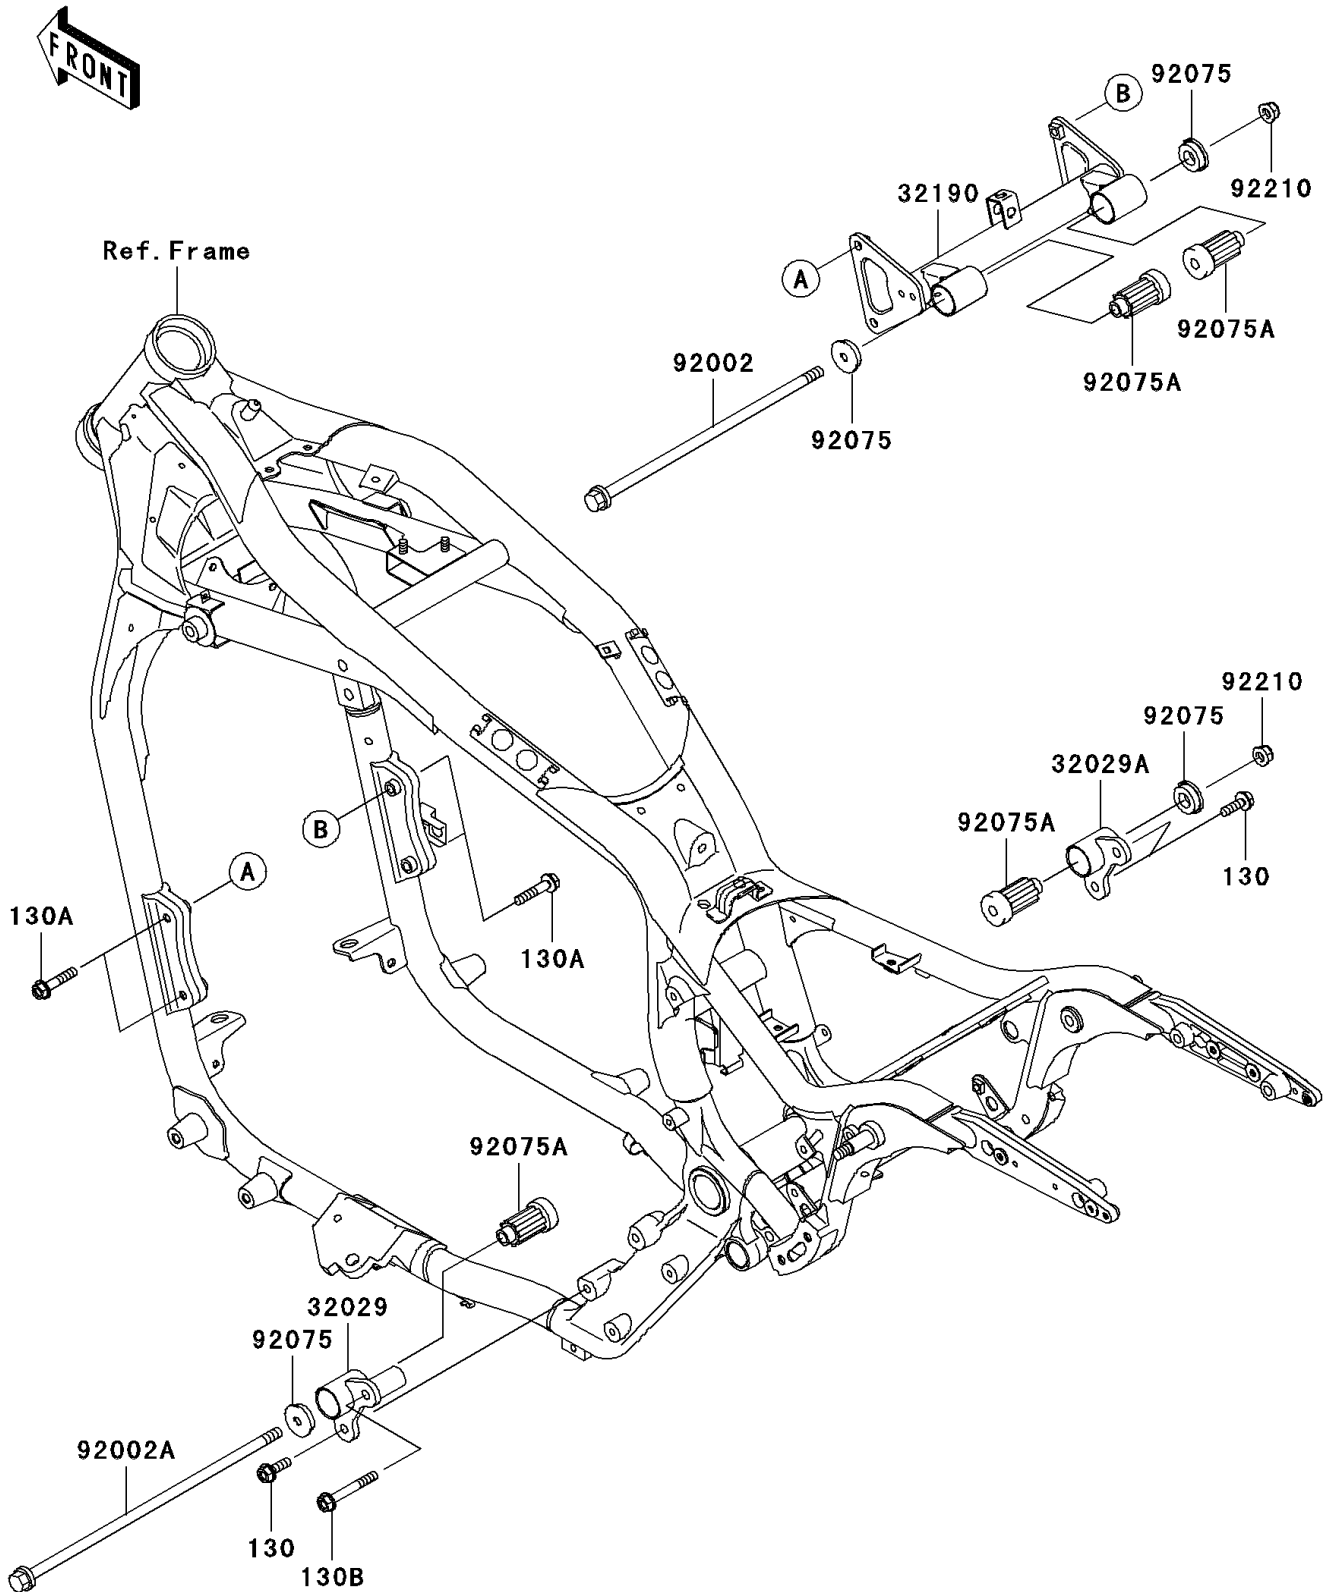

2004 Vulcan 1600 Mean Streak

PARTS DIAGRAM

Engine Mount

F2122

2004 Vulcan 1600 Mean Streak

PARTS LIST

Engine Mount

ITEM NAME	PART NUMBER	QUANTITY
-----------	-------------	----------
