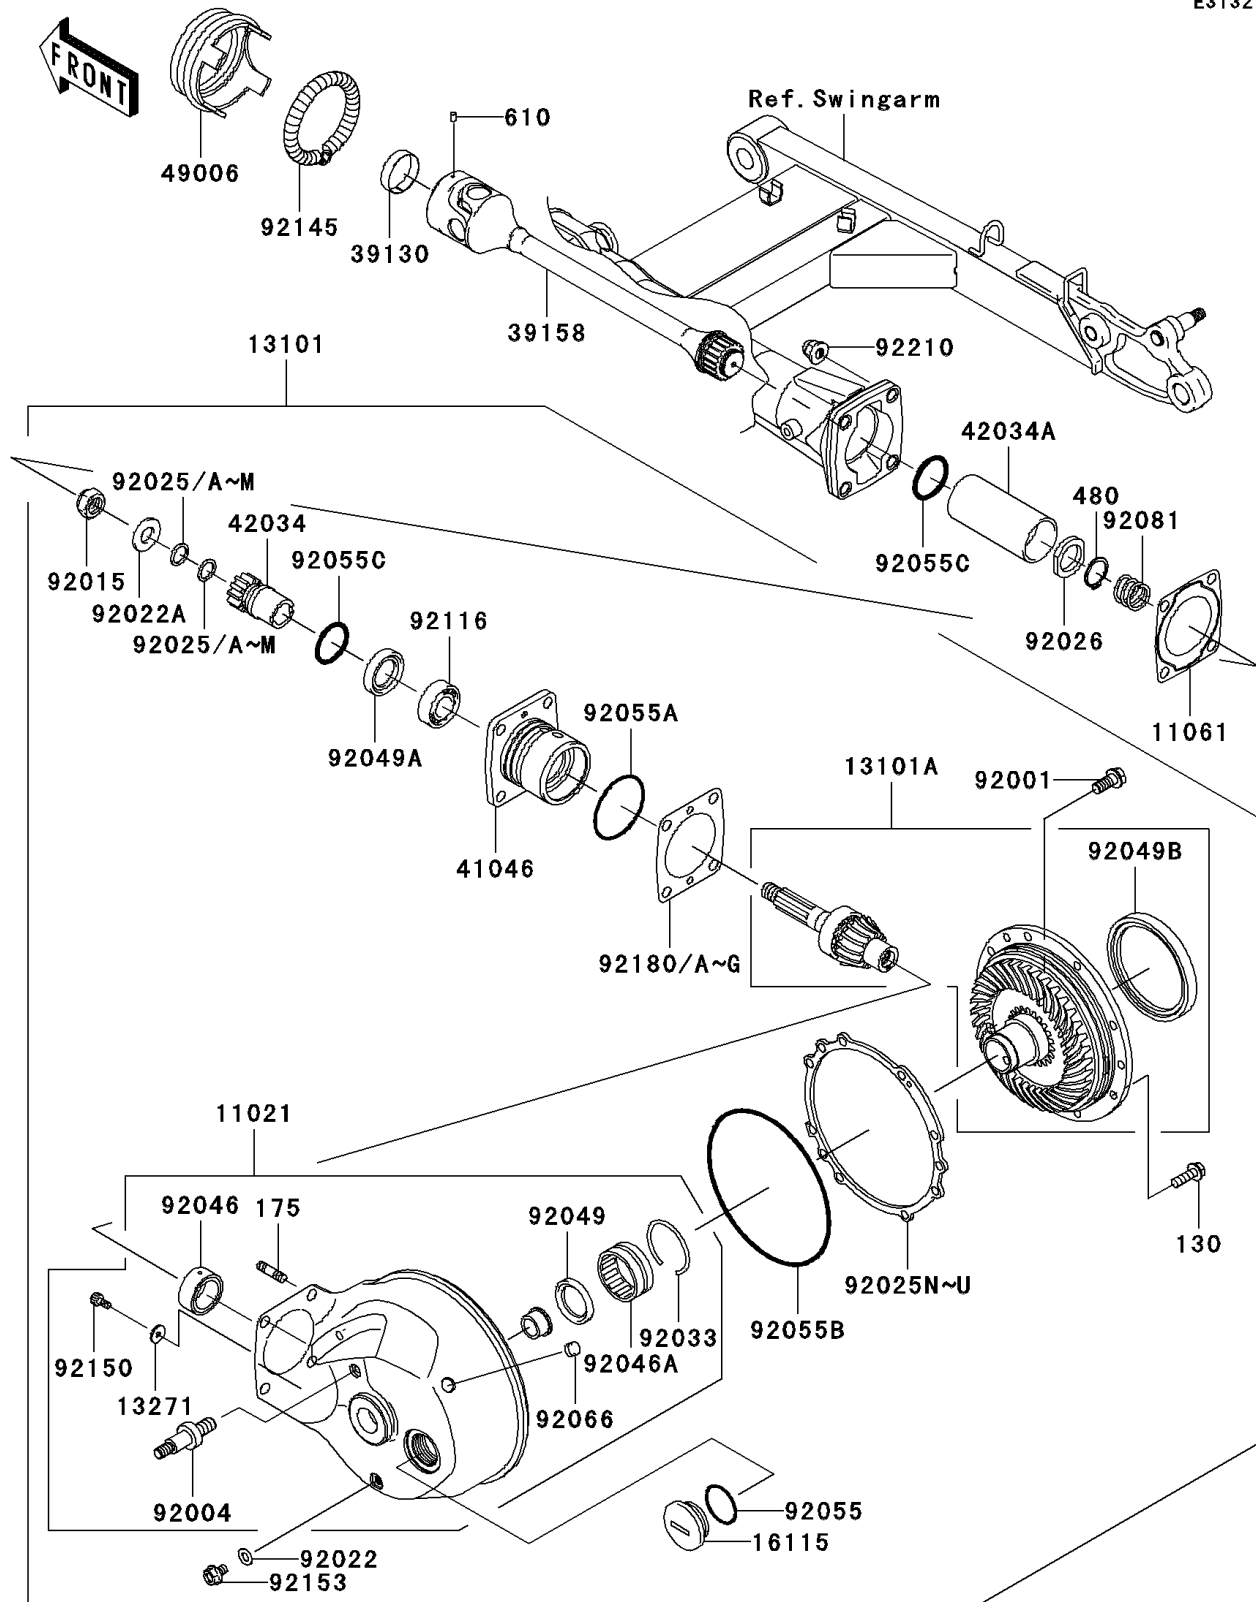

2004 Vulcan 1600 Mean Streak

PARTS DIAGRAM

Drive Shaft/Final Gear

E3132

2004 Vulcan 1600 Mean Streak

PARTS LIST

Drive Shaft/Final Gear

ITEM NAME	PART NUMBER	QUANTITY
-----------	-------------	----------
