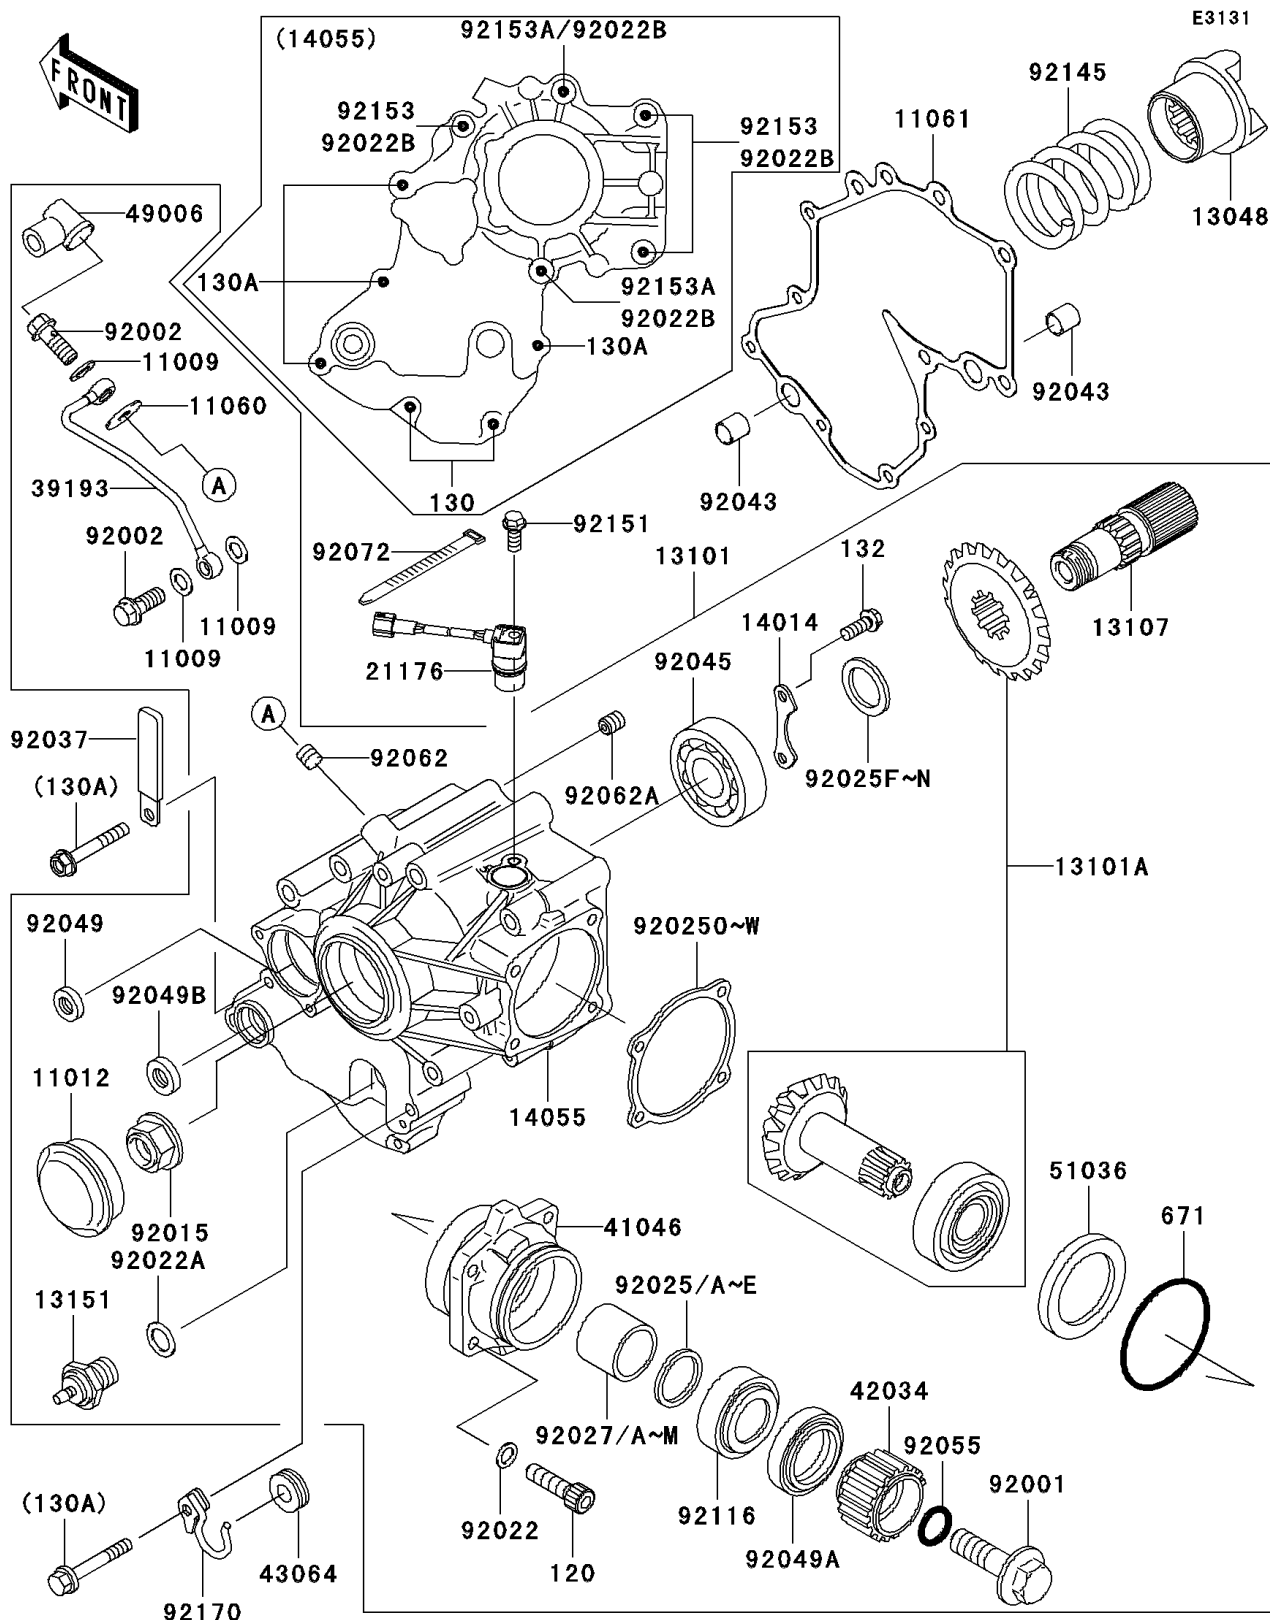

2005 Vulcan 1600 Mean Streak

PARTS DIAGRAM

Front Bevel Gear

2005 Vulcan 1600 Mean Streak

PARTS LIST

Front Bevel Gear

ITEM NAME	PART NUMBER	QUANTITY
-----------	-------------	----------
