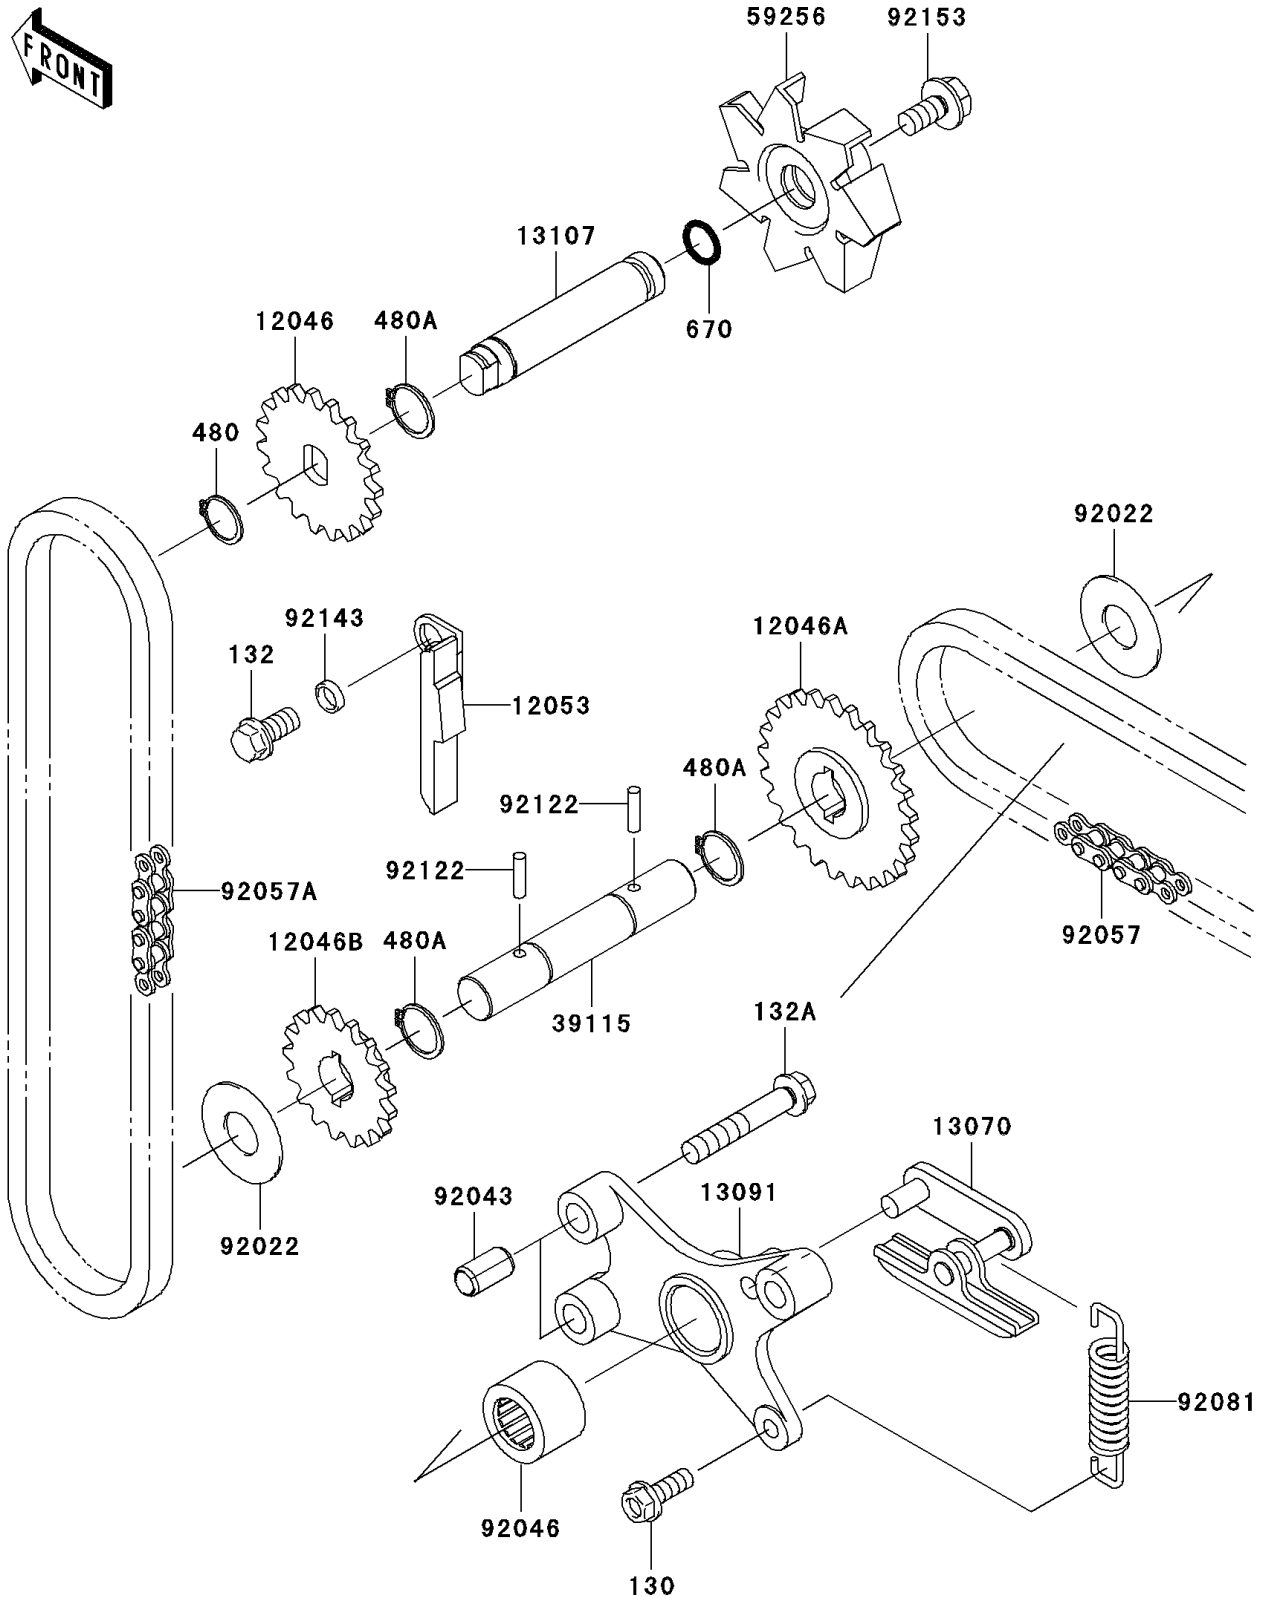

2005 Vulcan 1600 Mean Streak

PARTS DIAGRAM

Water Pump

E3031

2005 Vulcan 1600 Mean Streak

PARTS LIST

Water Pump

ITEM NAME	PART NUMBER	QUANTITY
-----------	-------------	----------
