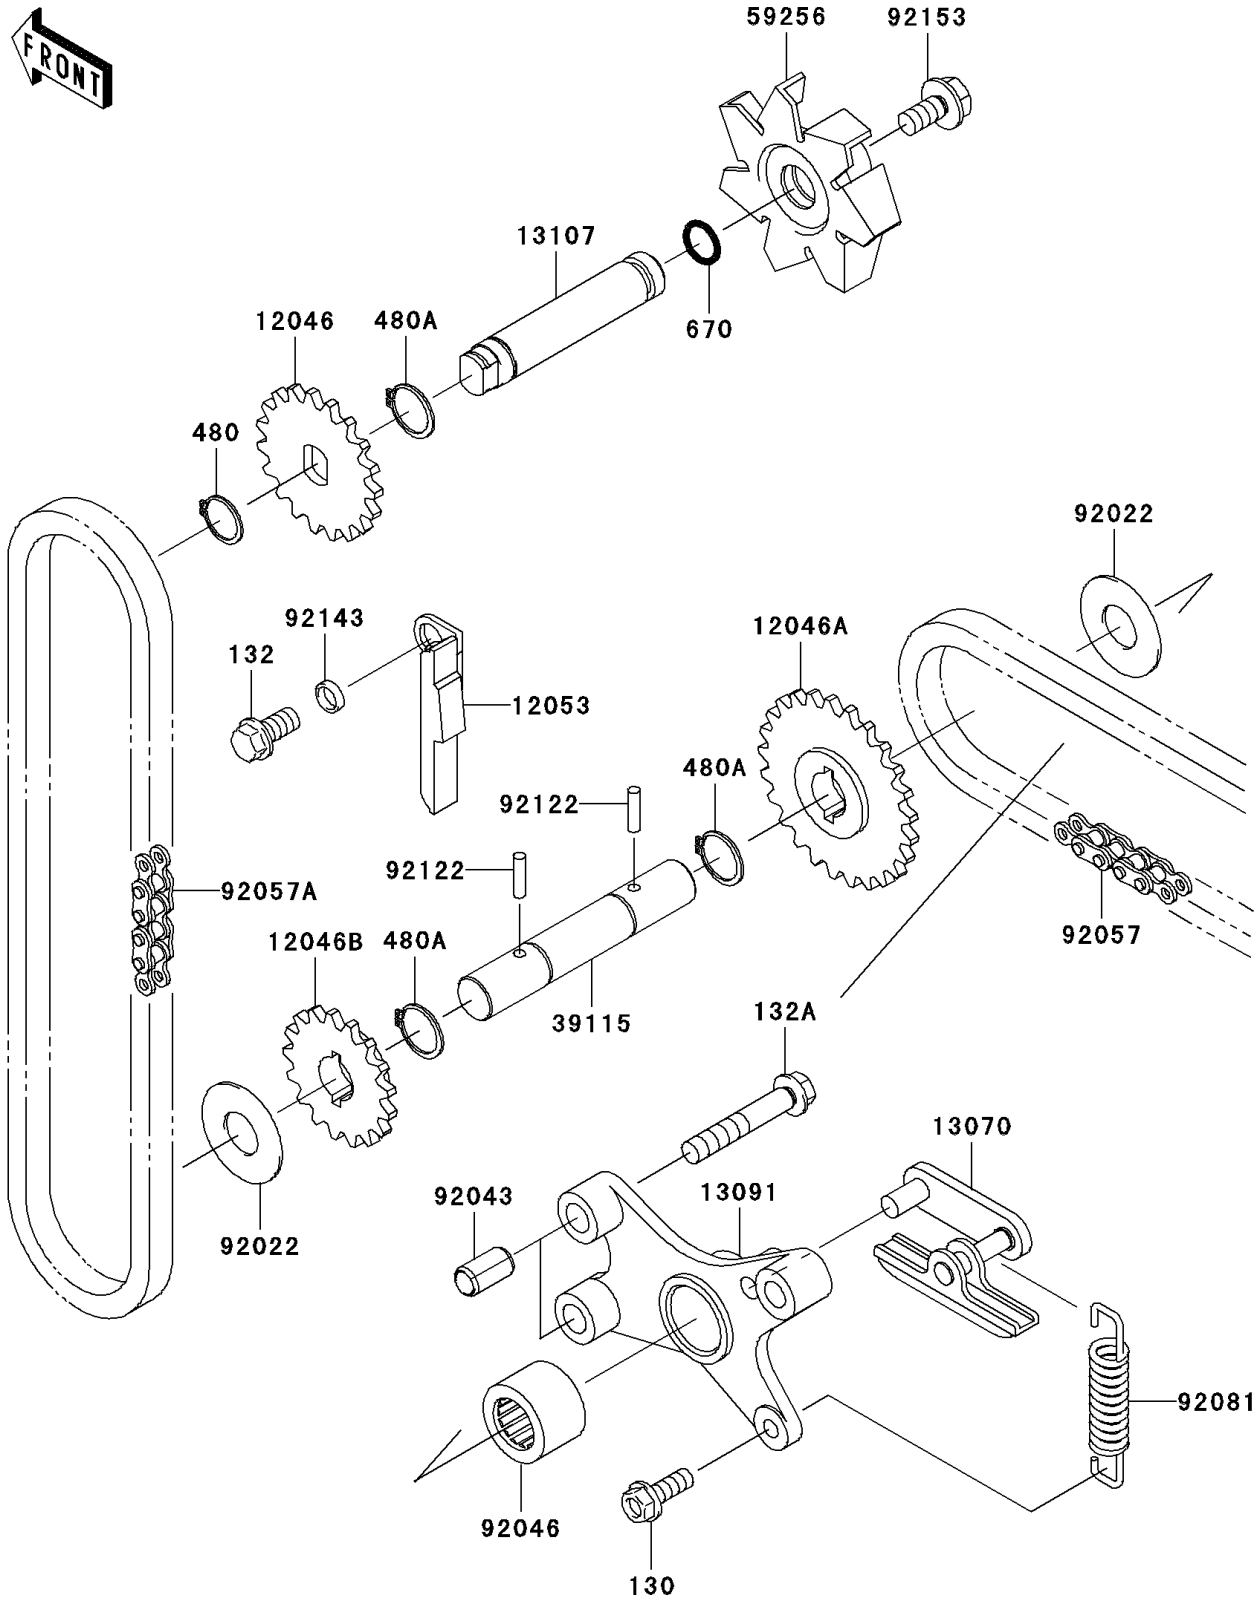

2004 Vulcan 1600 Mean Streak

PARTS DIAGRAM

Water Pump

E3031