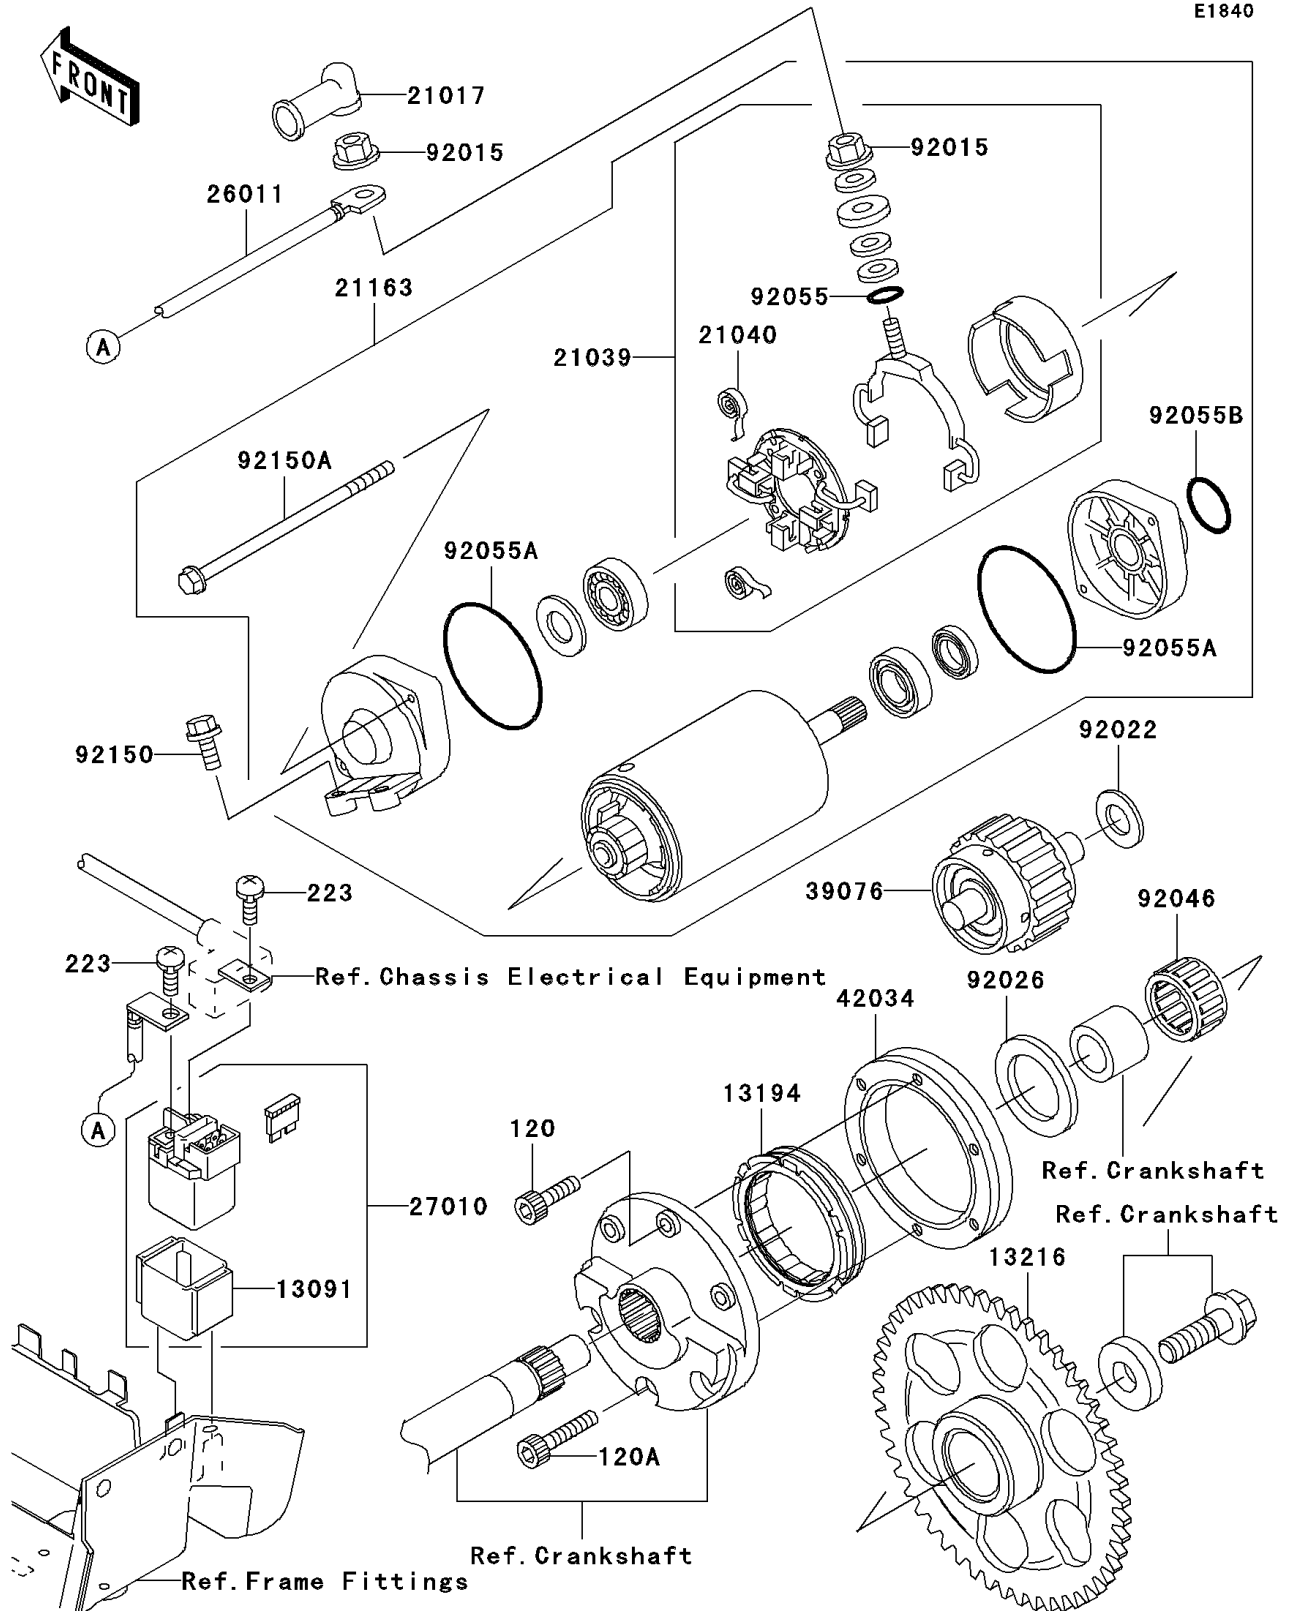

2005 Vulcan 1600 Mean Streak

PARTS DIAGRAM

Starter Motor

2005 Vulcan 1600 Mean Streak

PARTS LIST

Starter Motor

ITEM NAME	PART NUMBER	QUANTITY
-----------	-------------	----------
