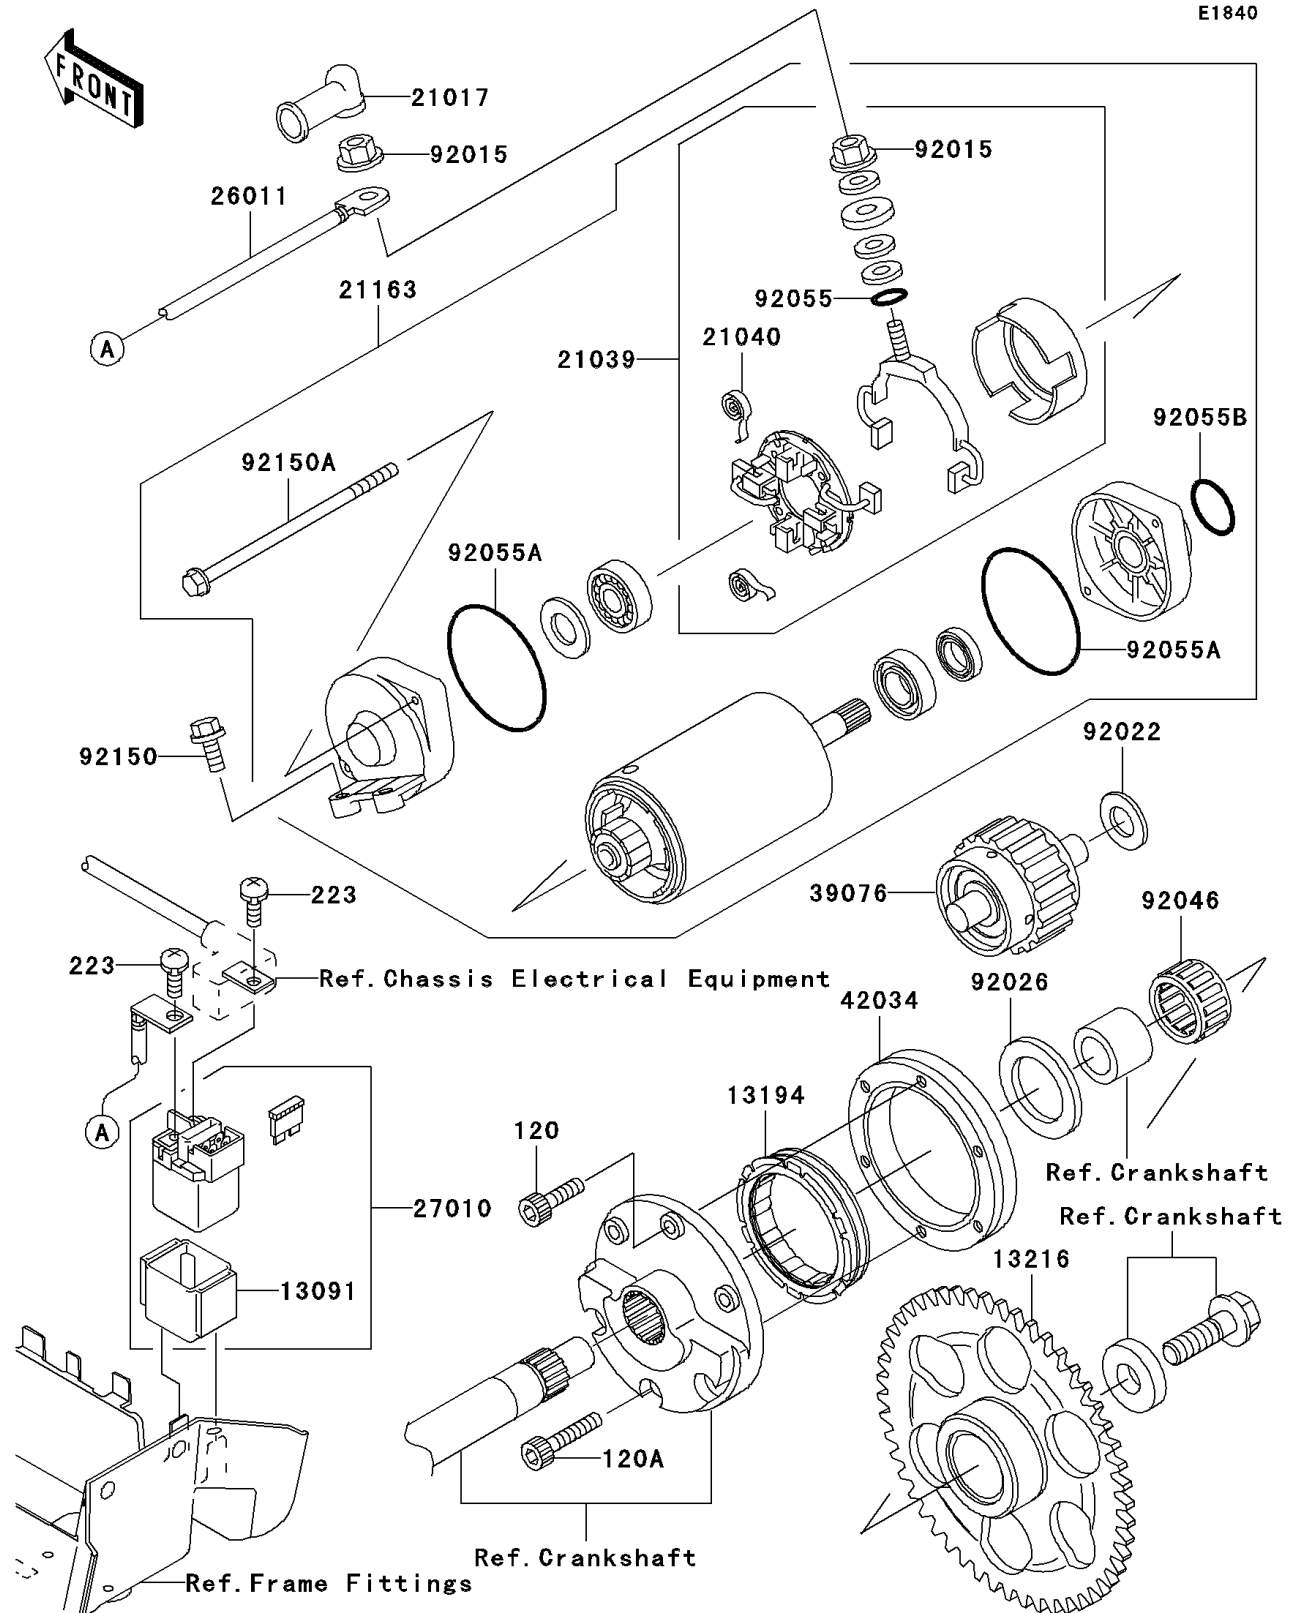

2004 Vulcan 1600 Mean Streak

PARTS DIAGRAM

Starter Motor

2004 Vulcan 1600 Mean Streak

PARTS LIST

Starter Motor

ITEM NAME	PART NUMBER	QUANTITY
-----------	-------------	----------
