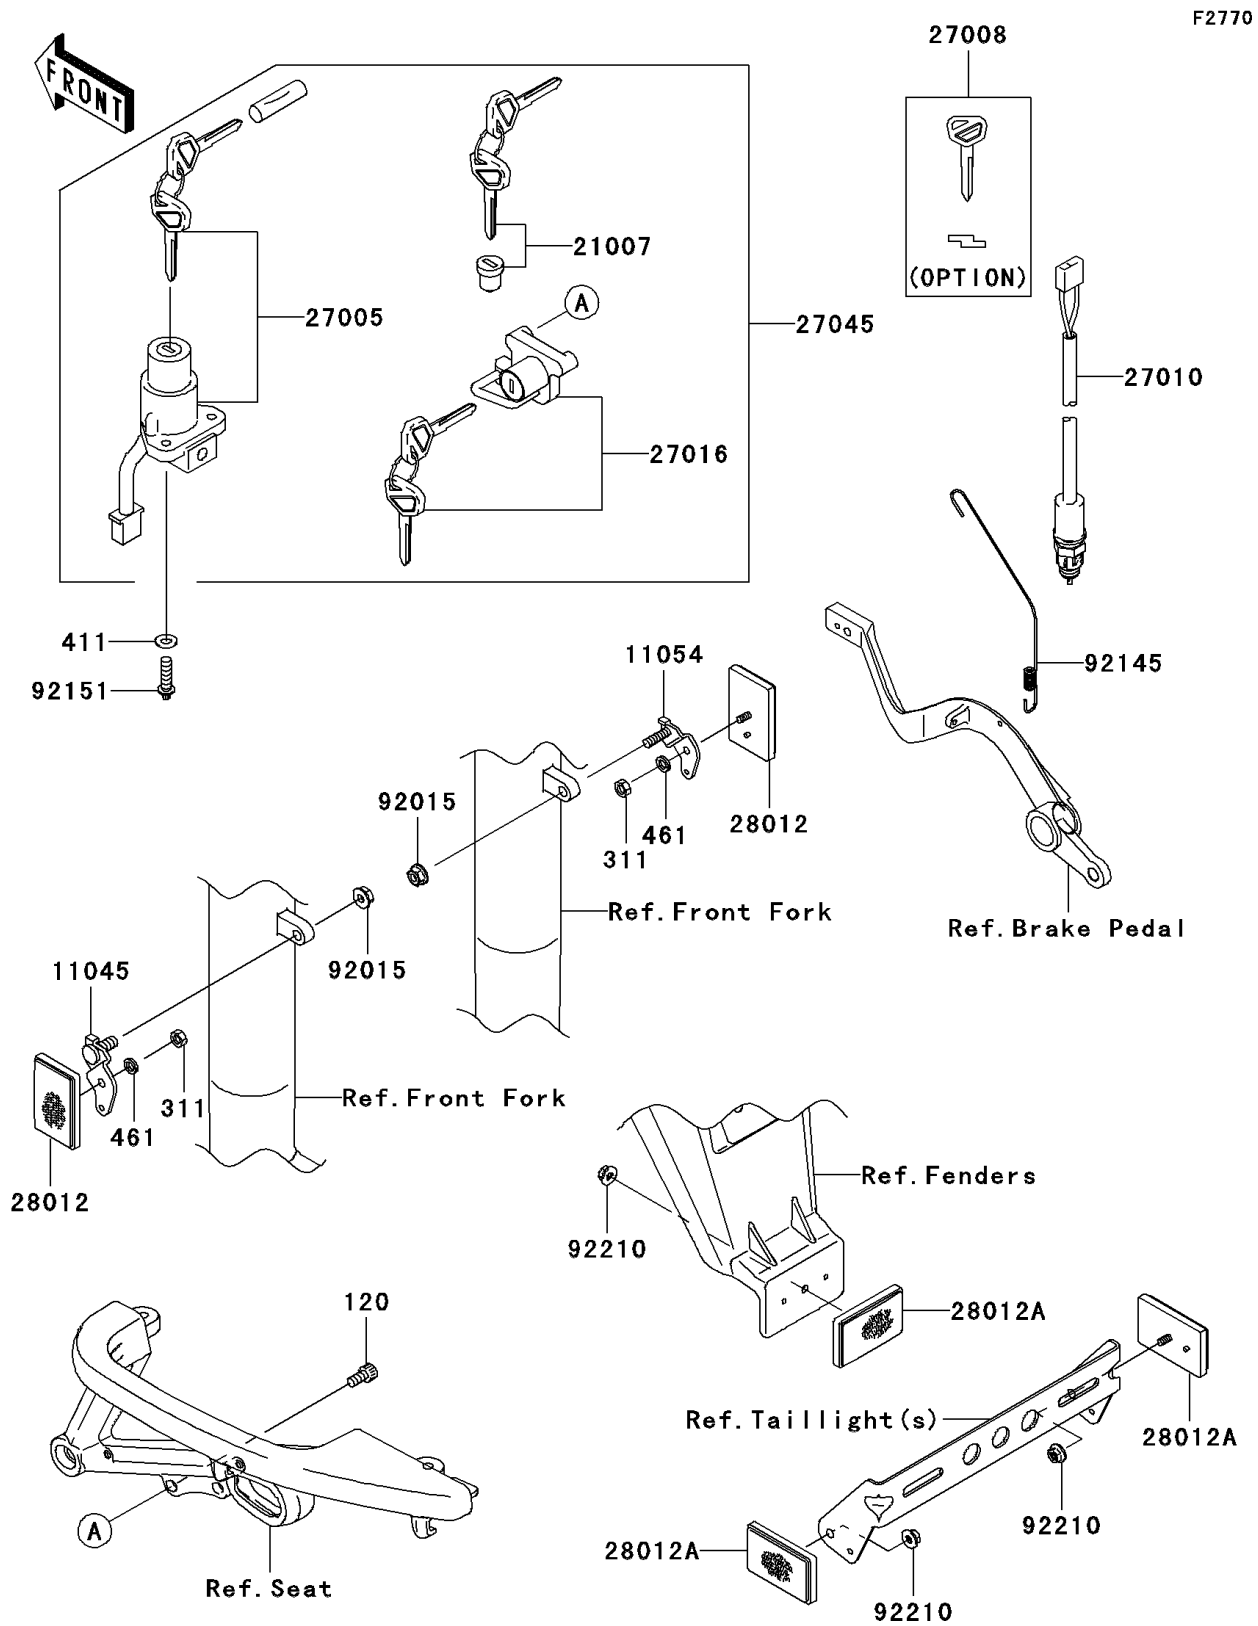

2010 KLR™ 650

PARTS DIAGRAM

Ignition Switch

2010 KLR™ 650

PARTS LIST

Ignition Switch

Kawasaki

Let the Good Times Roll®

ITEM NAME

PART NUMBER

QUANTITY
