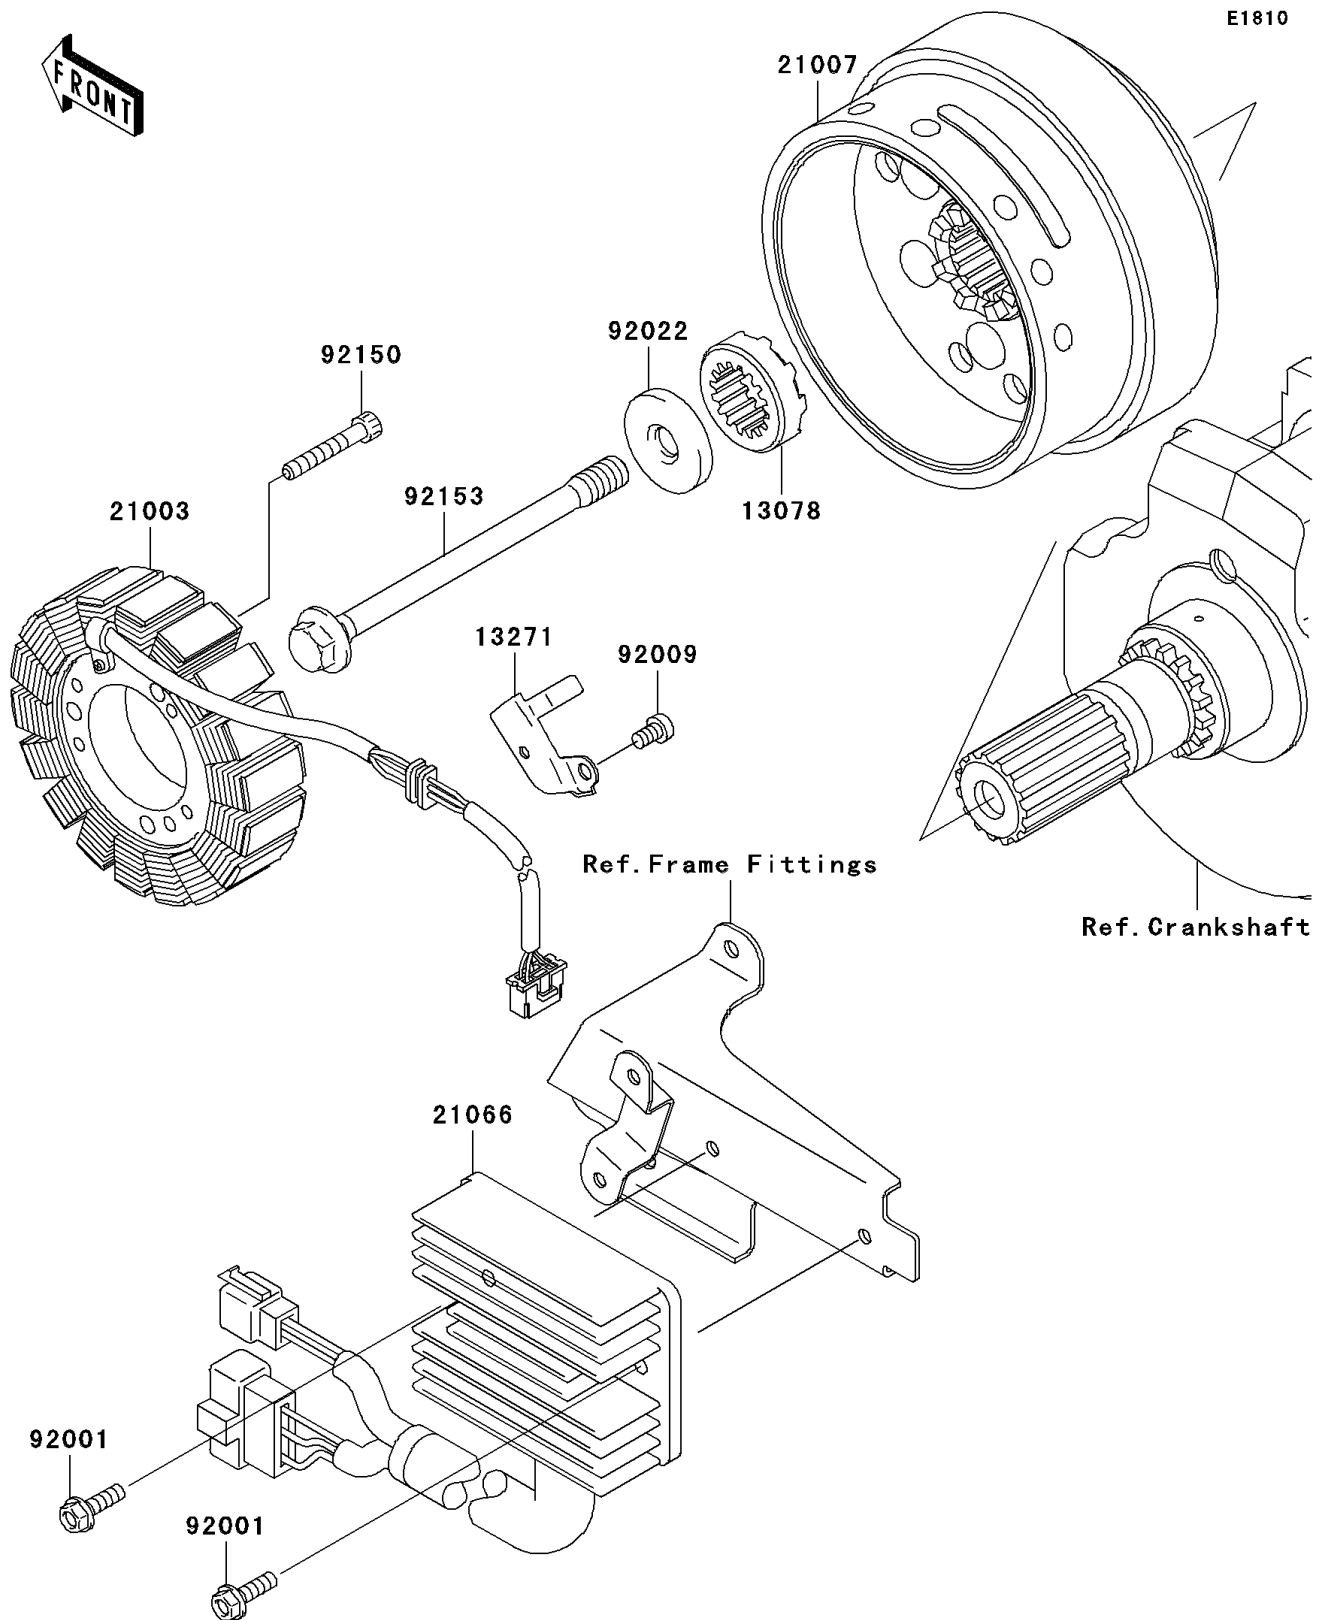

2004 Vulcan 1600 Mean Streak

PARTS DIAGRAM

Generator

2004 Vulcan 1600 Mean Streak

PARTS LIST

Generator

ITEM NAME

PART NUMBER

QUANTITY
