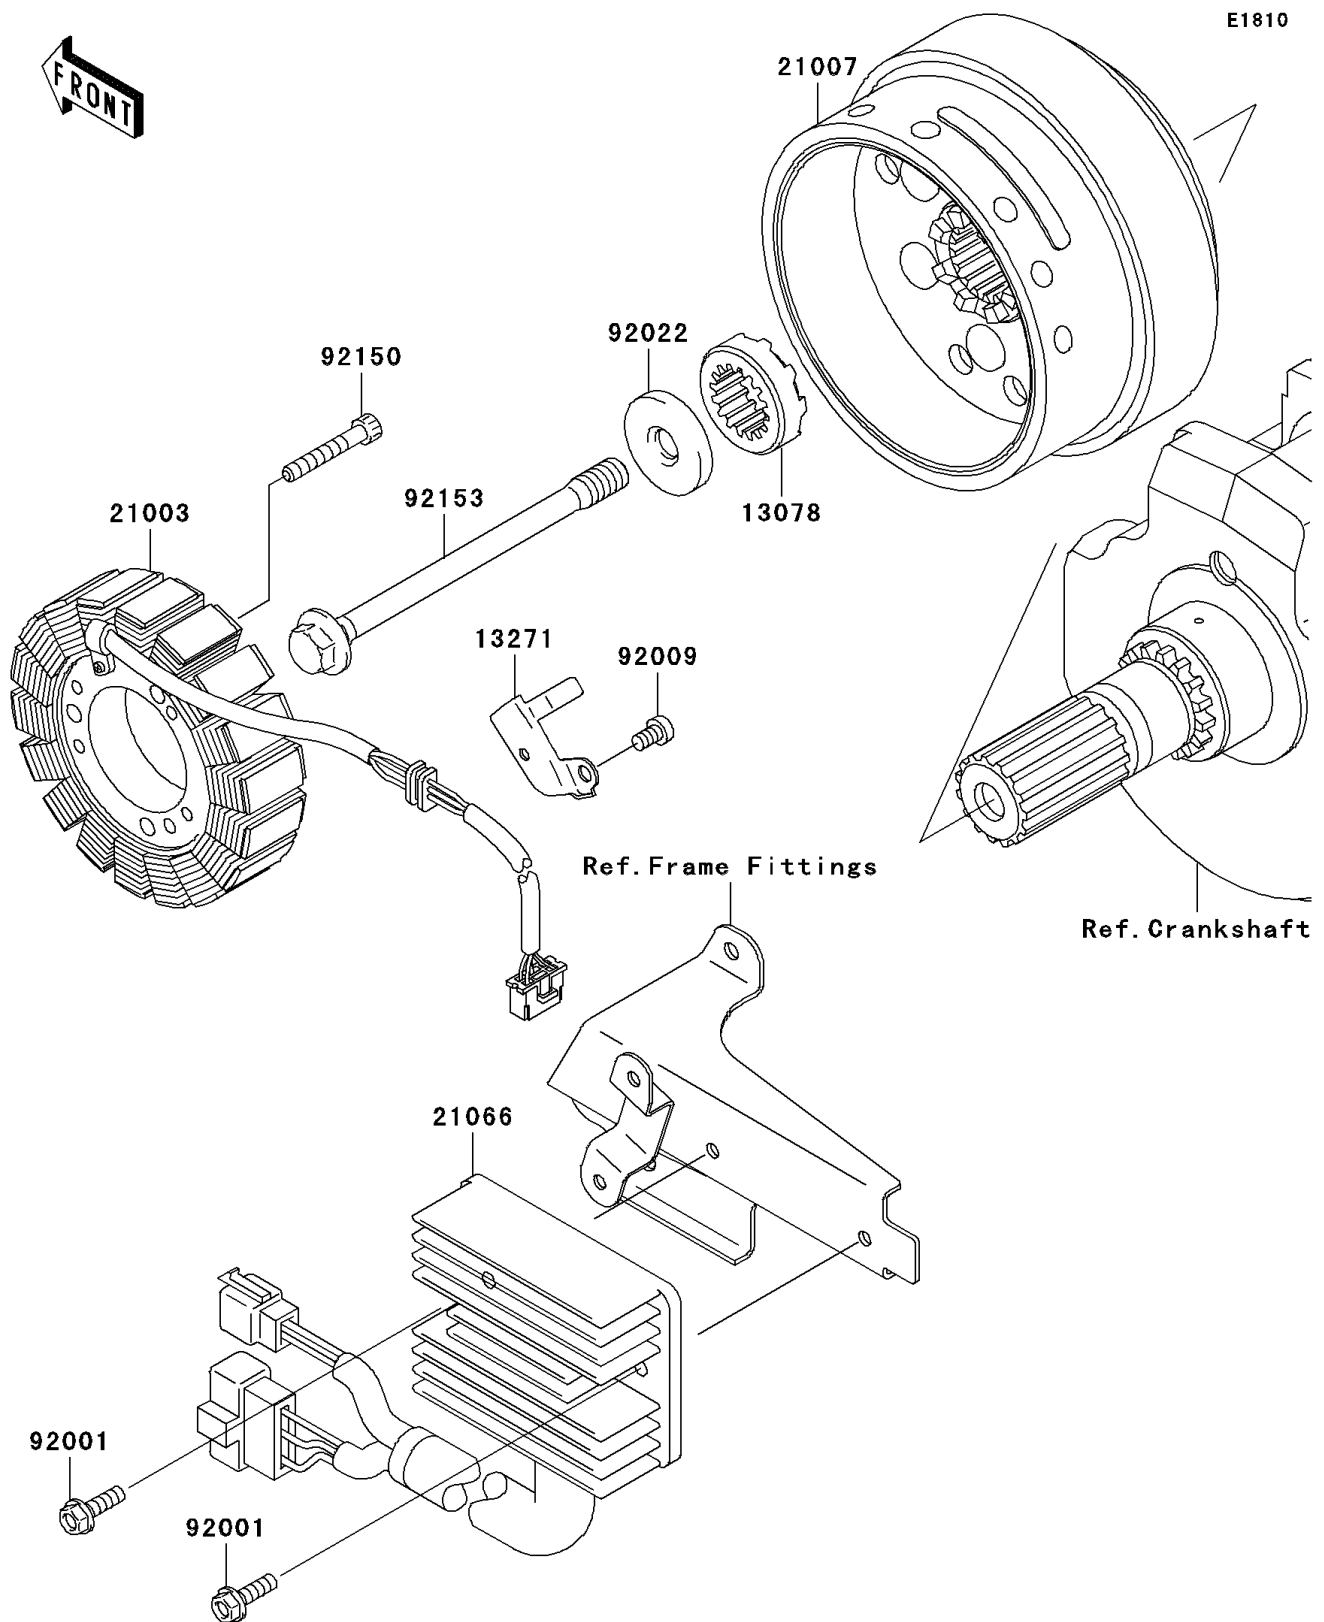

2005 Vulcan 1600 Mean Streak

PARTS DIAGRAM

Generator

2005 Vulcan 1600 Mean Streak

PARTS LIST

Generator

ITEM NAME

PART NUMBER

QUANTITY
