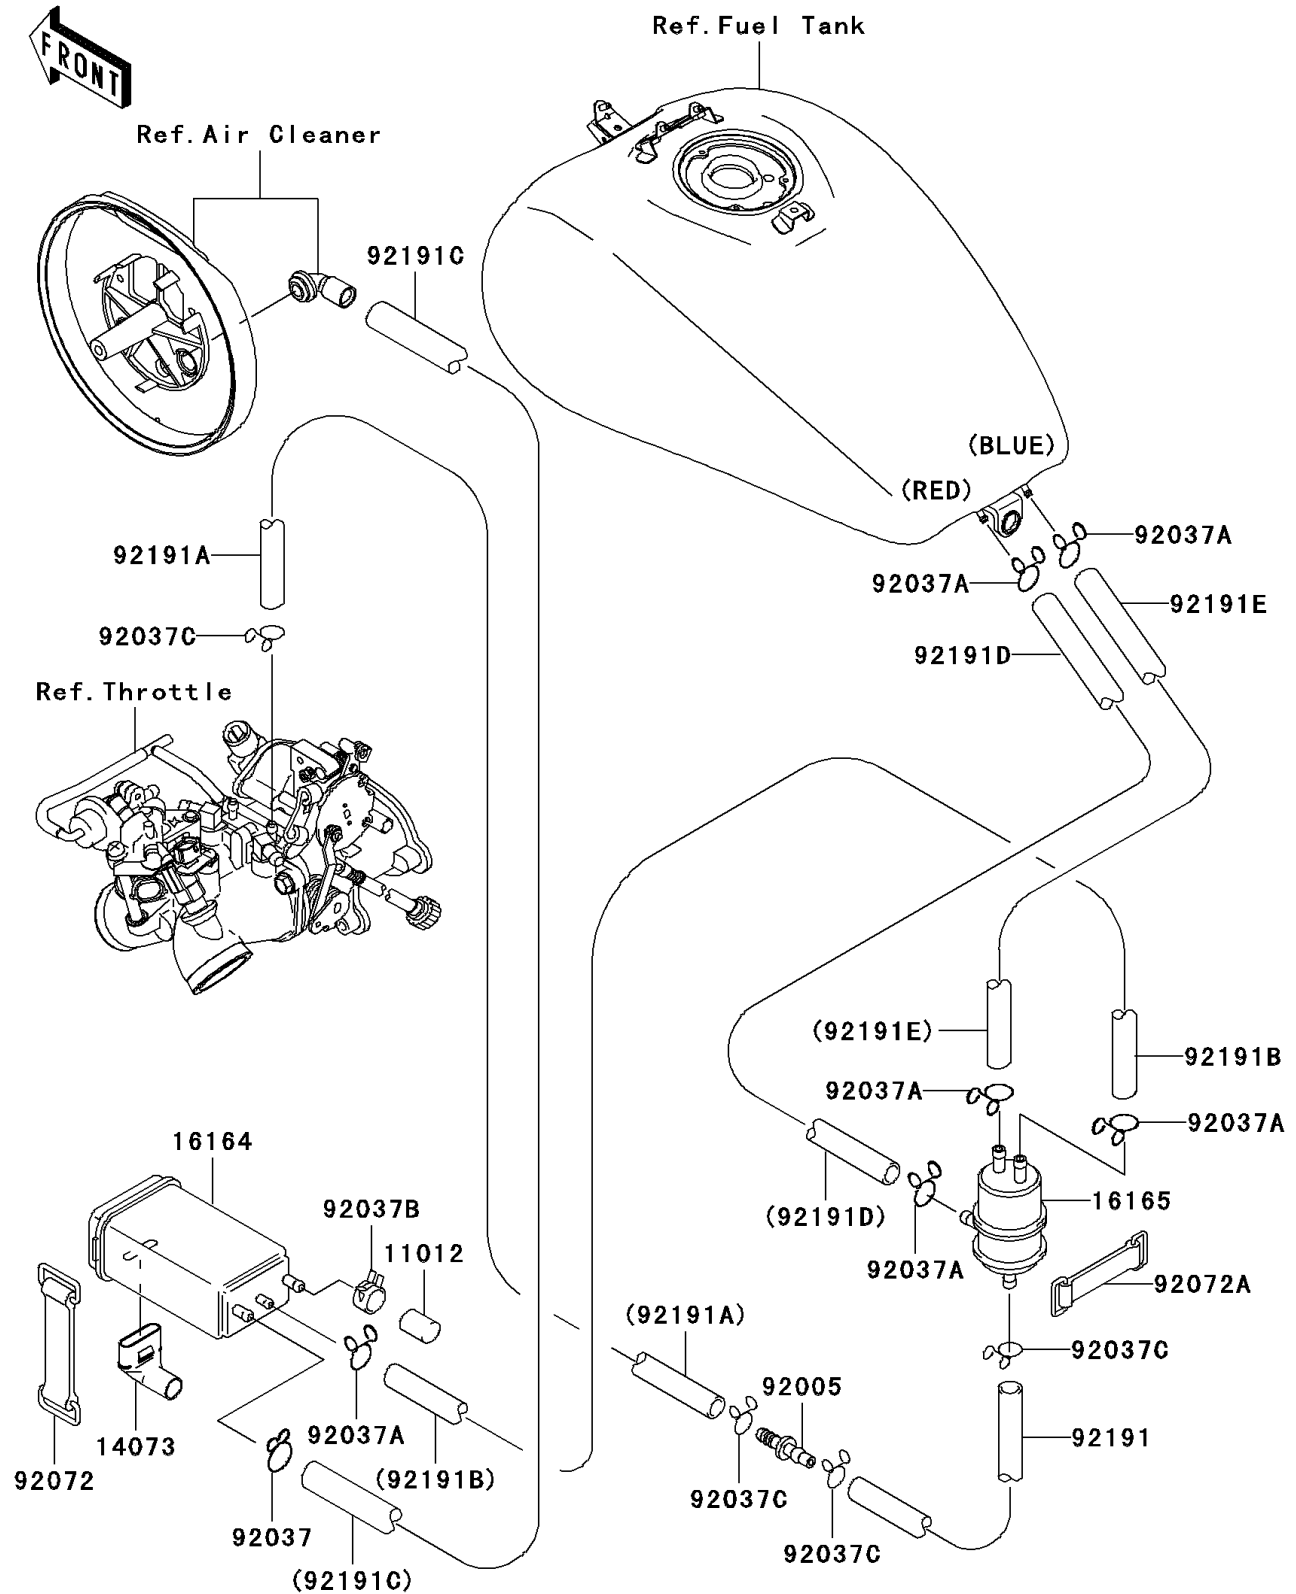

2004 Vulcan 1600 Mean Streak

PARTS DIAGRAM

Fuel Evaporative System(CA)

E1650

2004 Vulcan 1600 Mean Streak

PARTS LIST

Fuel Evaporative System(CA)

ITEM NAME

PART NUMBER

QUANTITY
