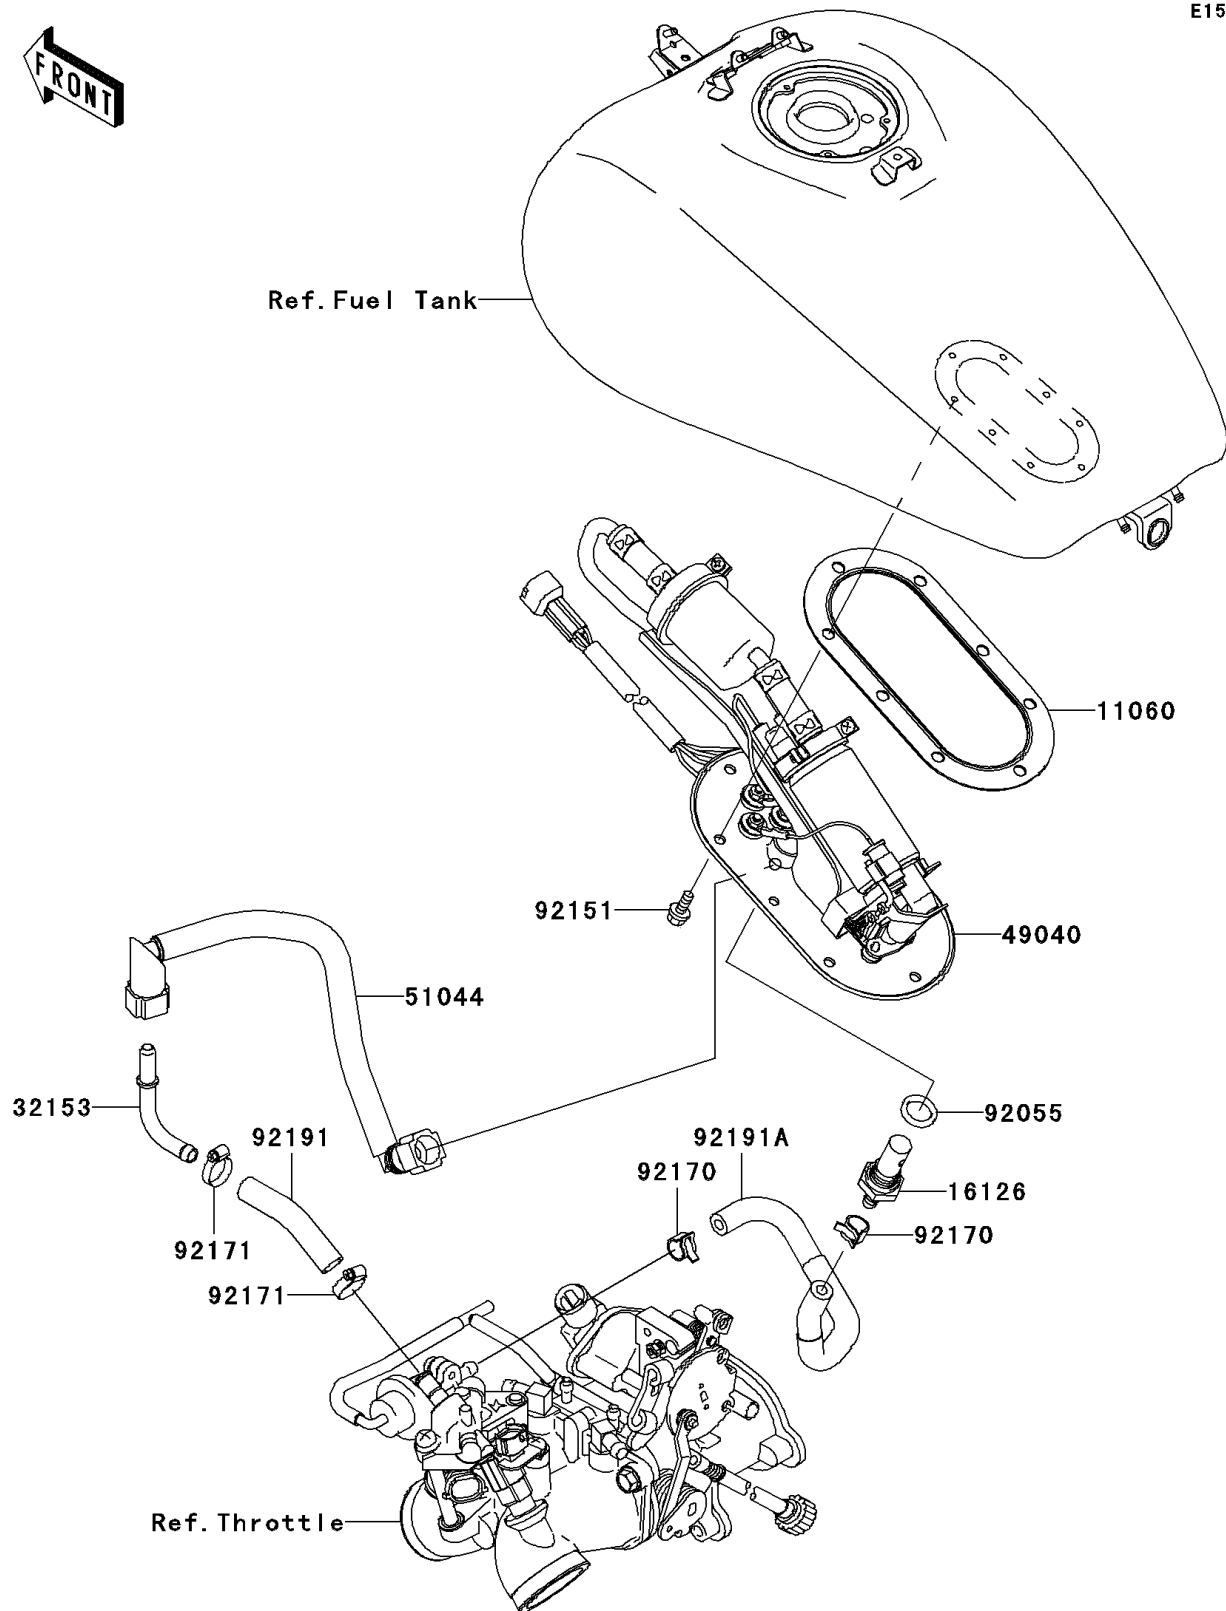

2005 Vulcan 1600 Mean Streak

PARTS DIAGRAM

Fuel Pump

E1520

2005 Vulcan 1600 Mean Streak

PARTS LIST

Fuel Pump

ITEM NAME	PART NUMBER	QUANTITY
-----------	-------------	----------
