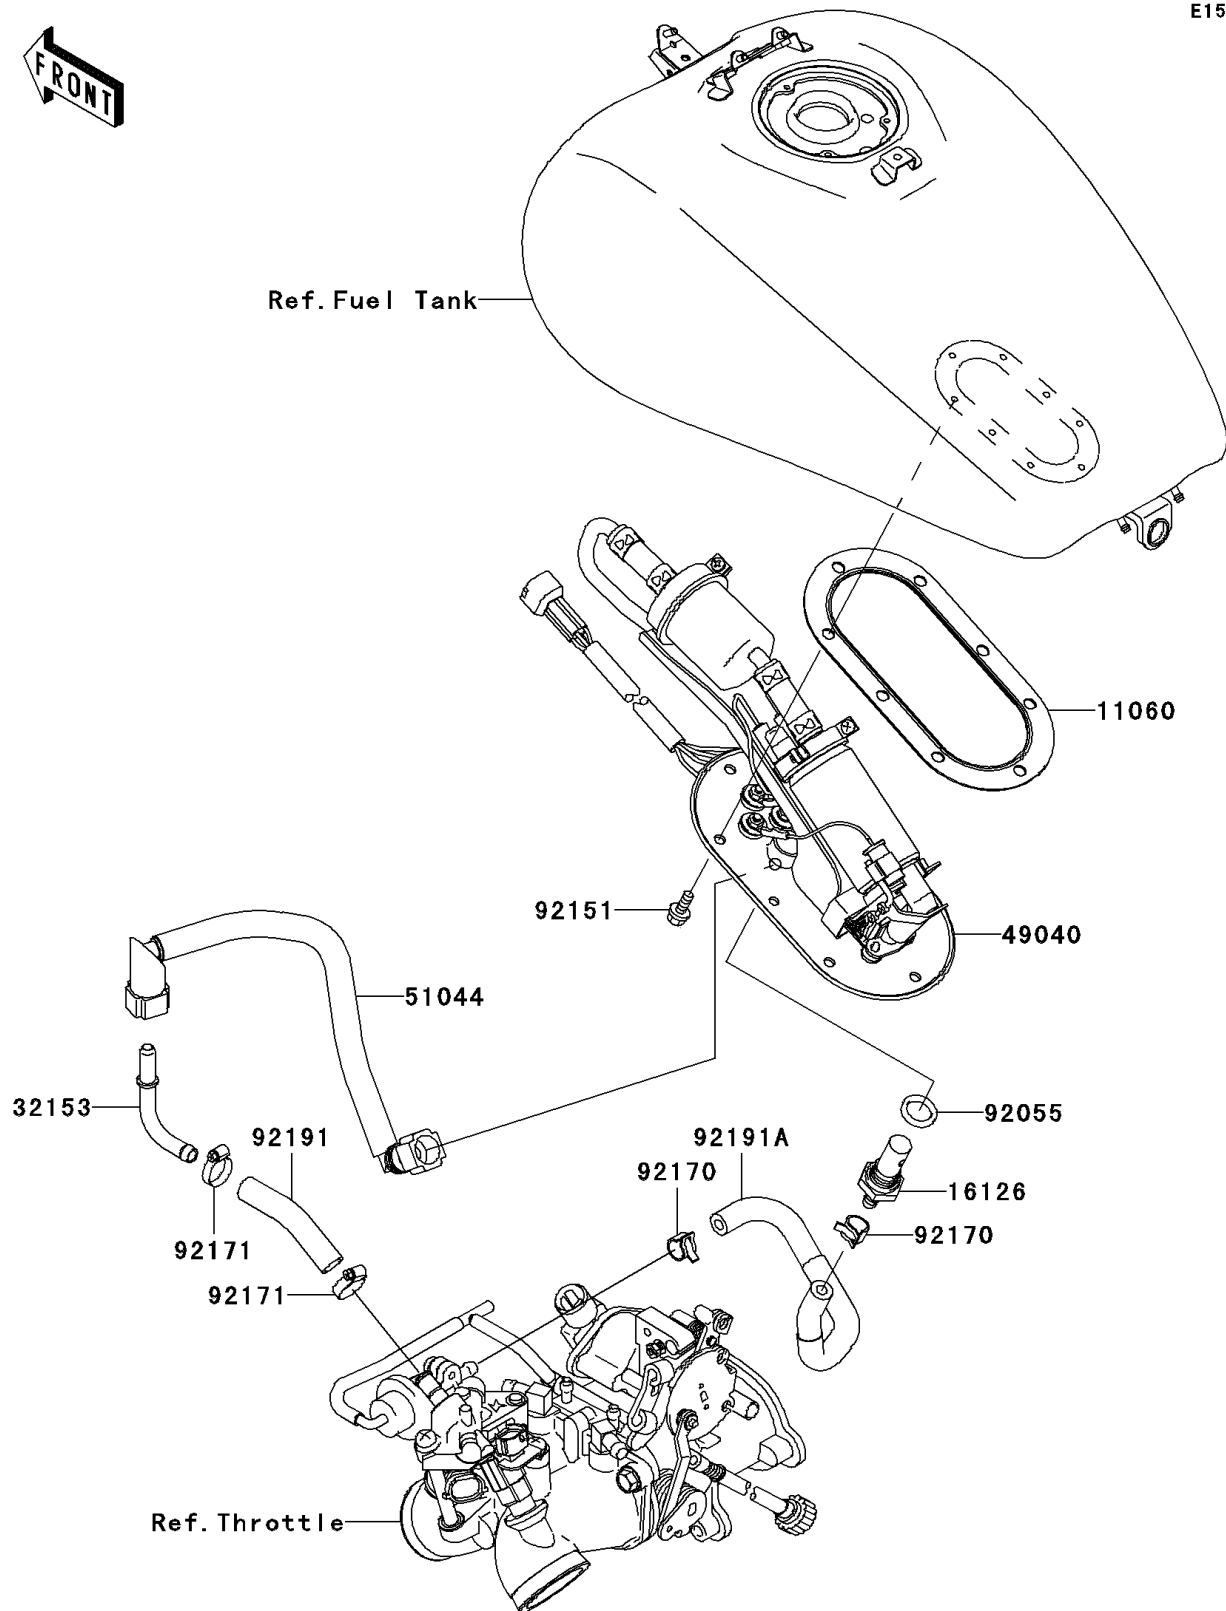

2004 Vulcan 1600 Mean Streak

PARTS DIAGRAM

Fuel Pump

E1520

2004 Vulcan 1600 Mean Streak

PARTS LIST

Fuel Pump

ITEM NAME	PART NUMBER	QUANTITY
-----------	-------------	----------
