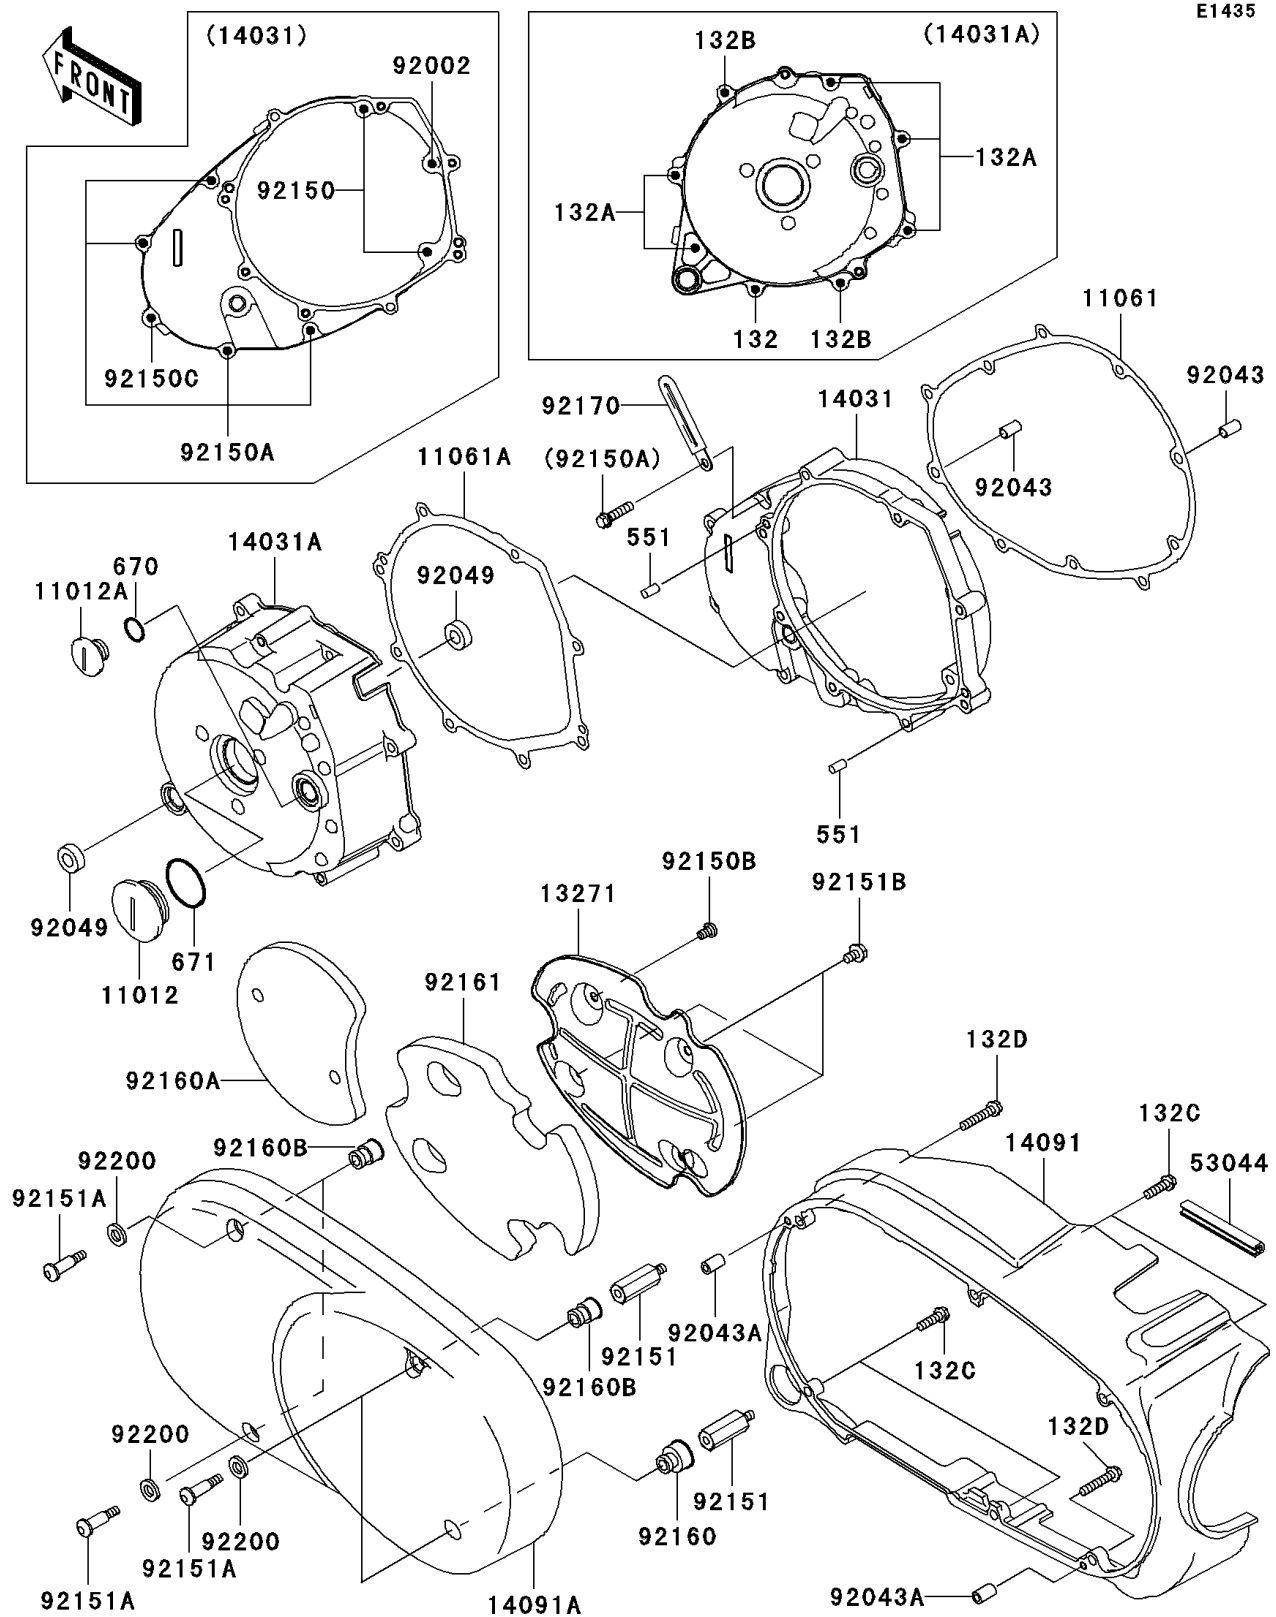

2004 Vulcan 1600 Mean Streak

PARTS DIAGRAM

Left Engine Cover(s)

E1435

2004 Vulcan 1600 Mean Streak

PARTS LIST

Left Engine Cover(s)

ITEM NAME	PART NUMBER	QUANTITY
-----------	-------------	----------
