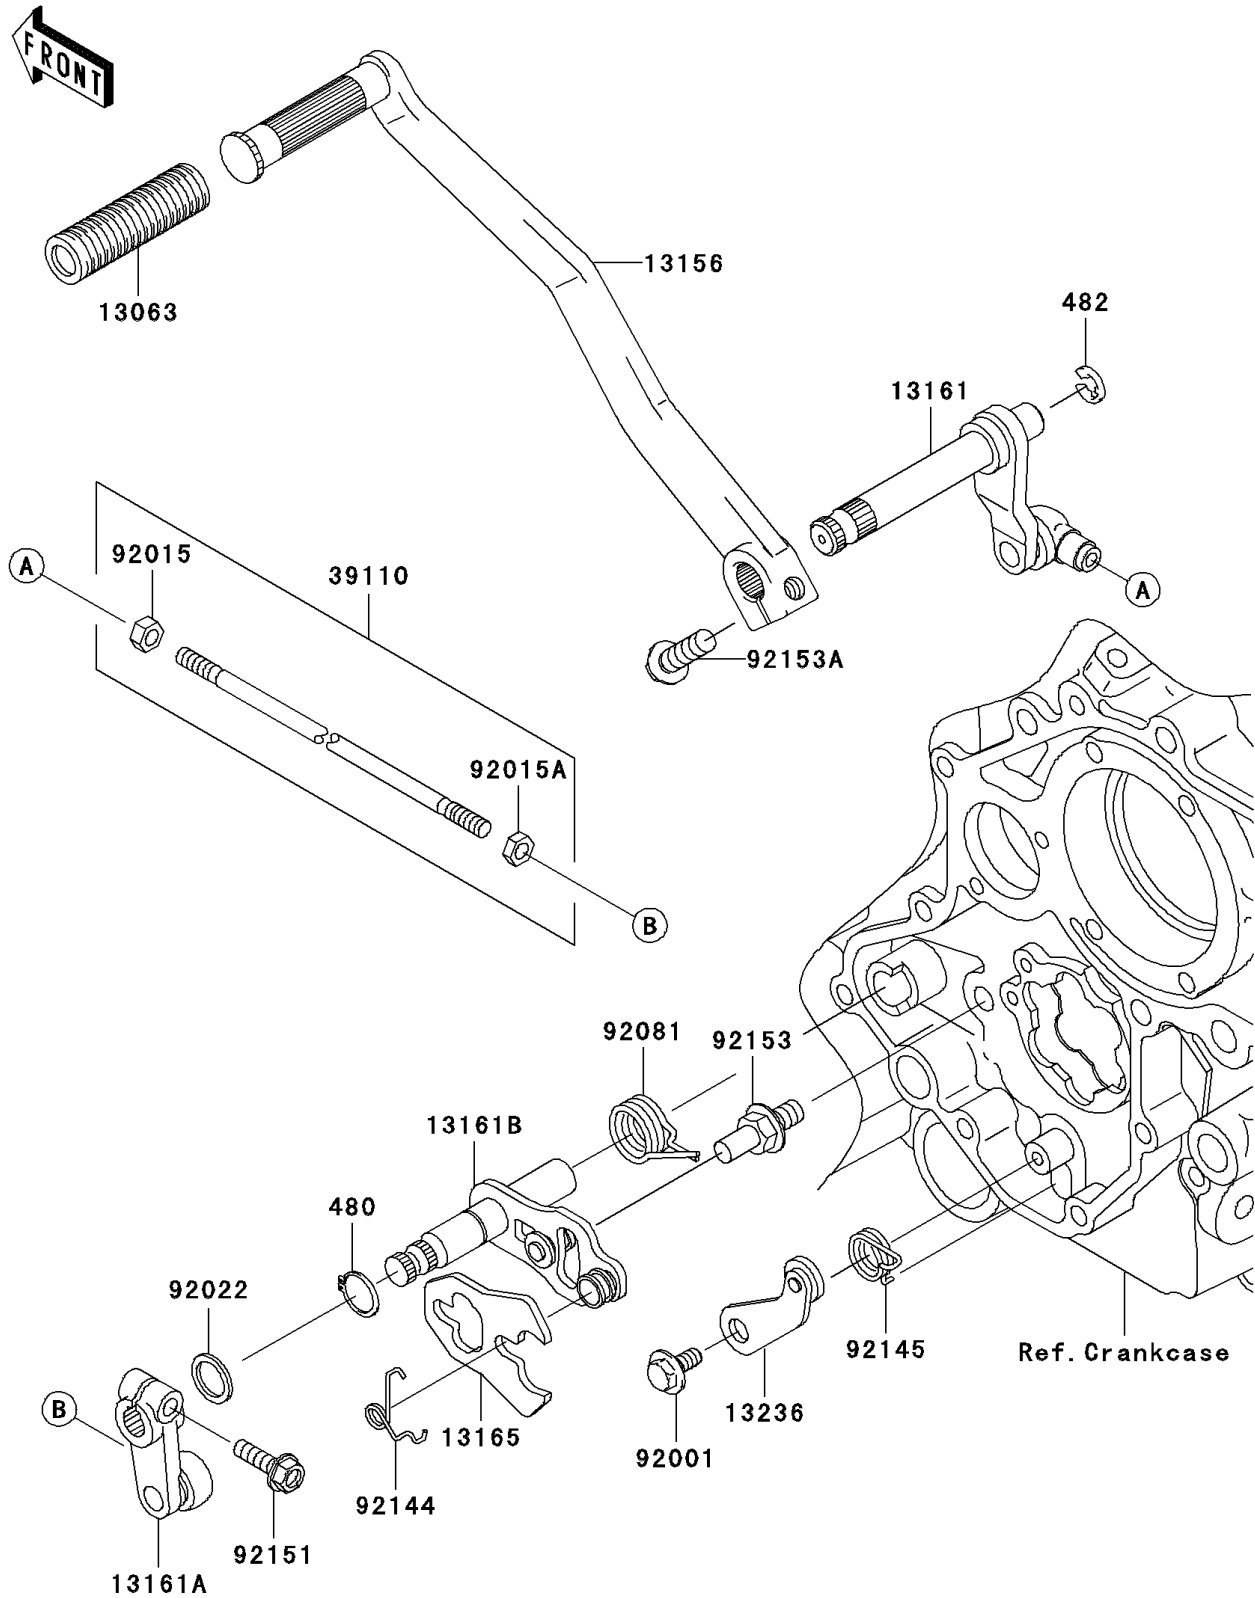

2004 Vulcan 1600 Mean Streak

PARTS DIAGRAM

Gear Change Mechanism

E1370