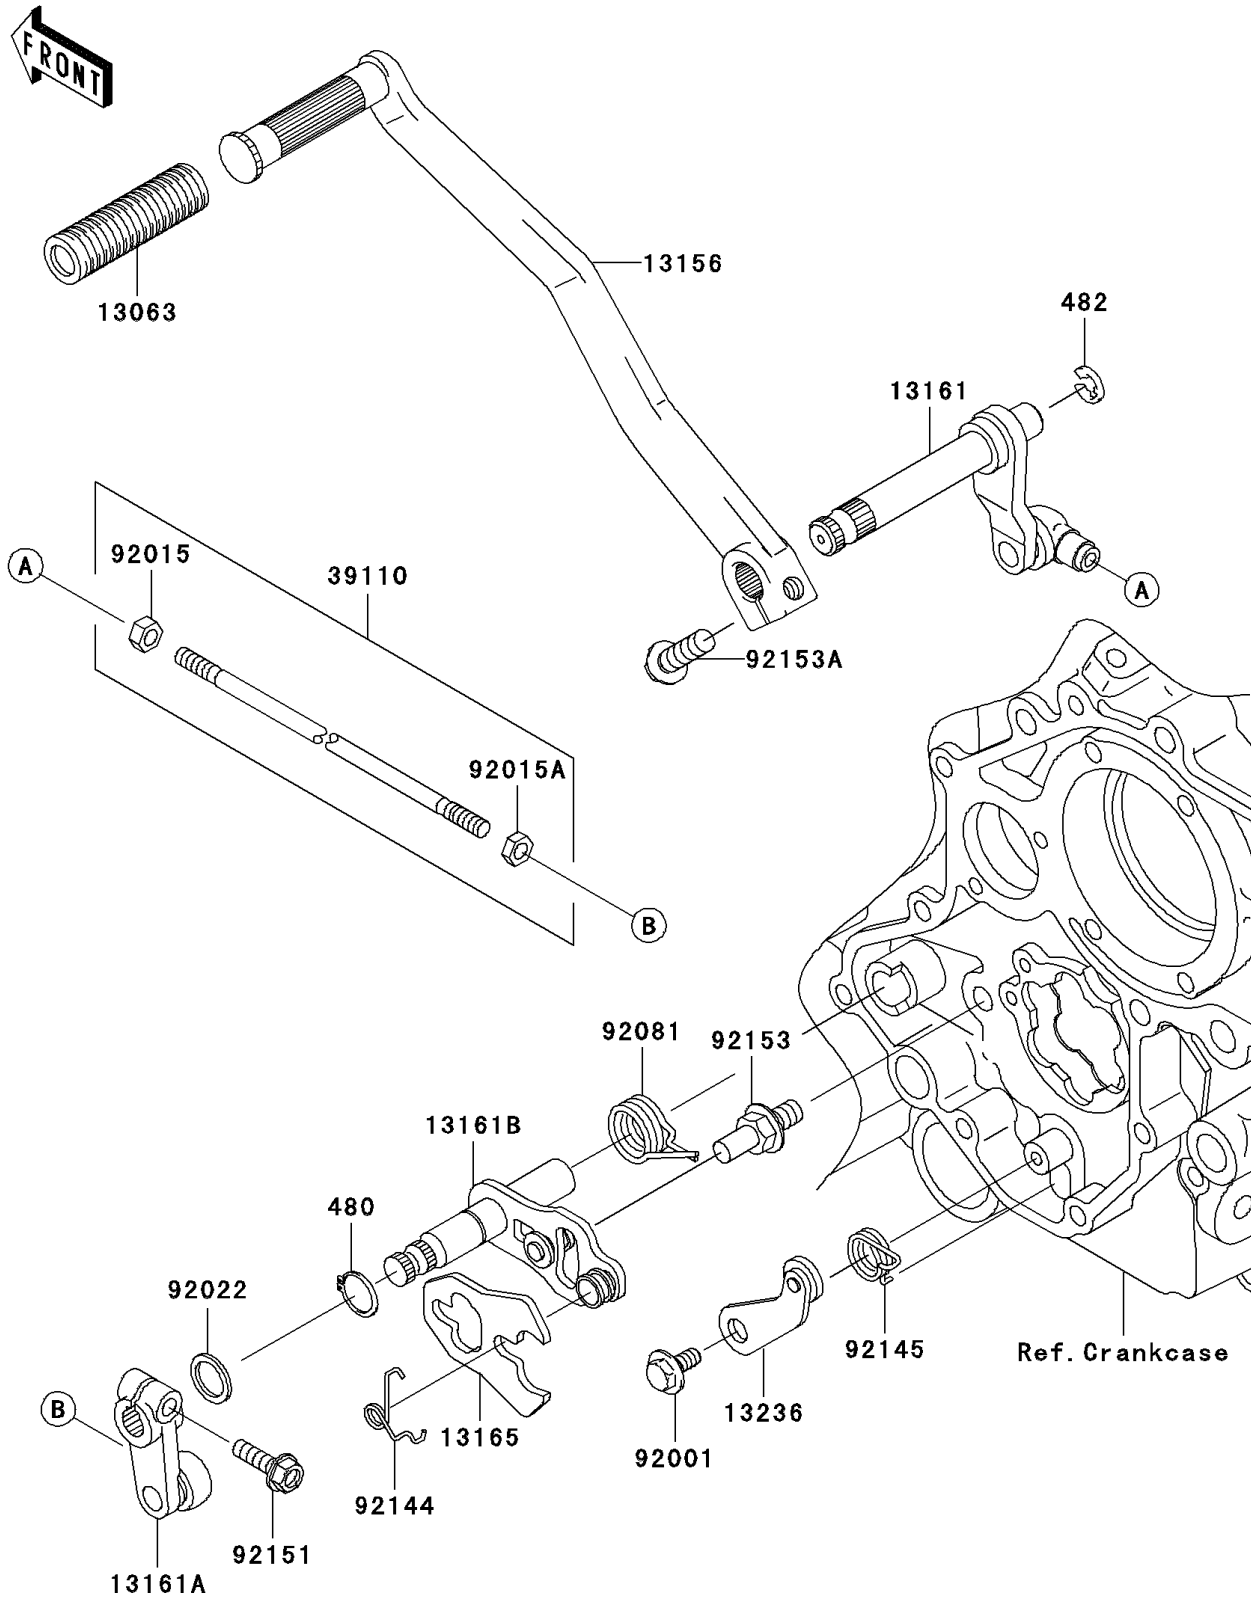

2005 Vulcan 1600 Mean Streak

PARTS DIAGRAM

Gear Change Mechanism

E1370