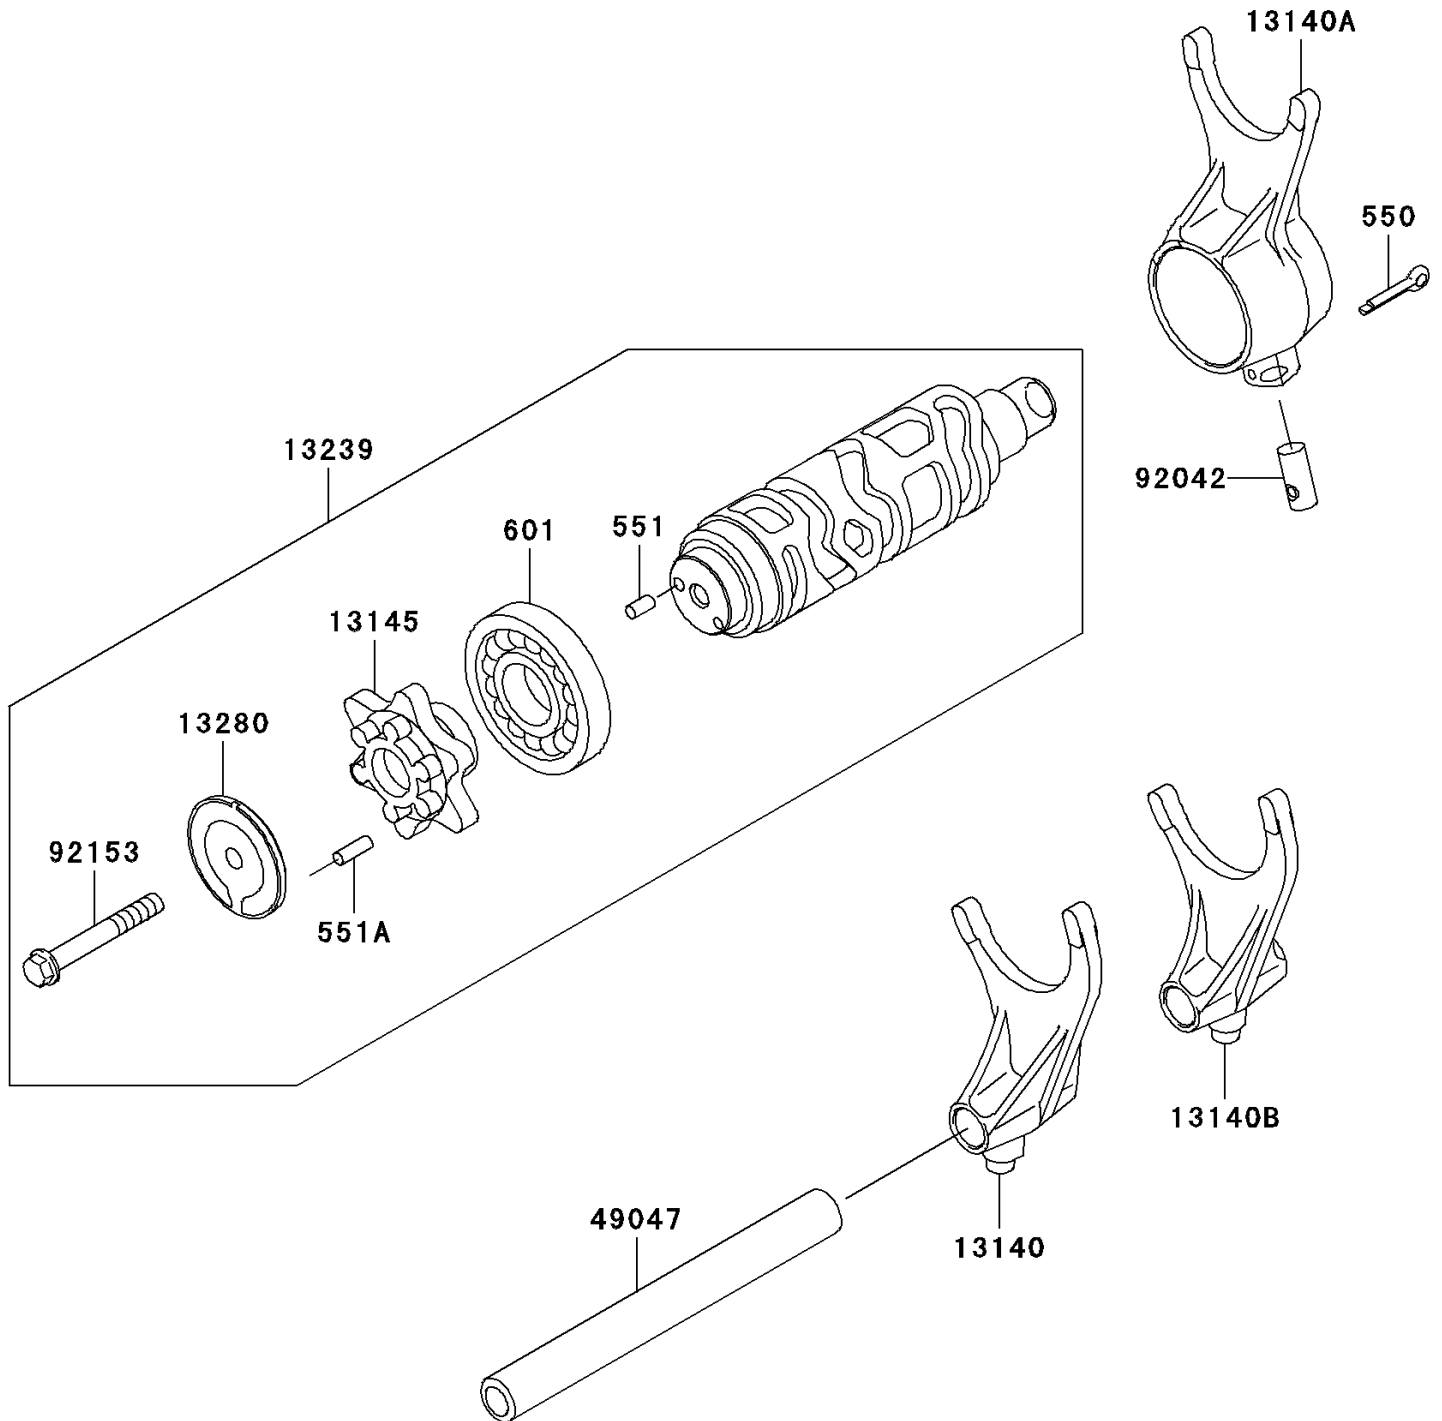

2004 Vulcan 1600 Mean Streak

PARTS DIAGRAM

Gear Change Drum/Shift Fork(s)

E1362

2004 Vulcan 1600 Mean Streak

PARTS LIST

Gear Change Drum/Shift Fork(s)

ITEM NAME

PART NUMBER

QUANTITY
