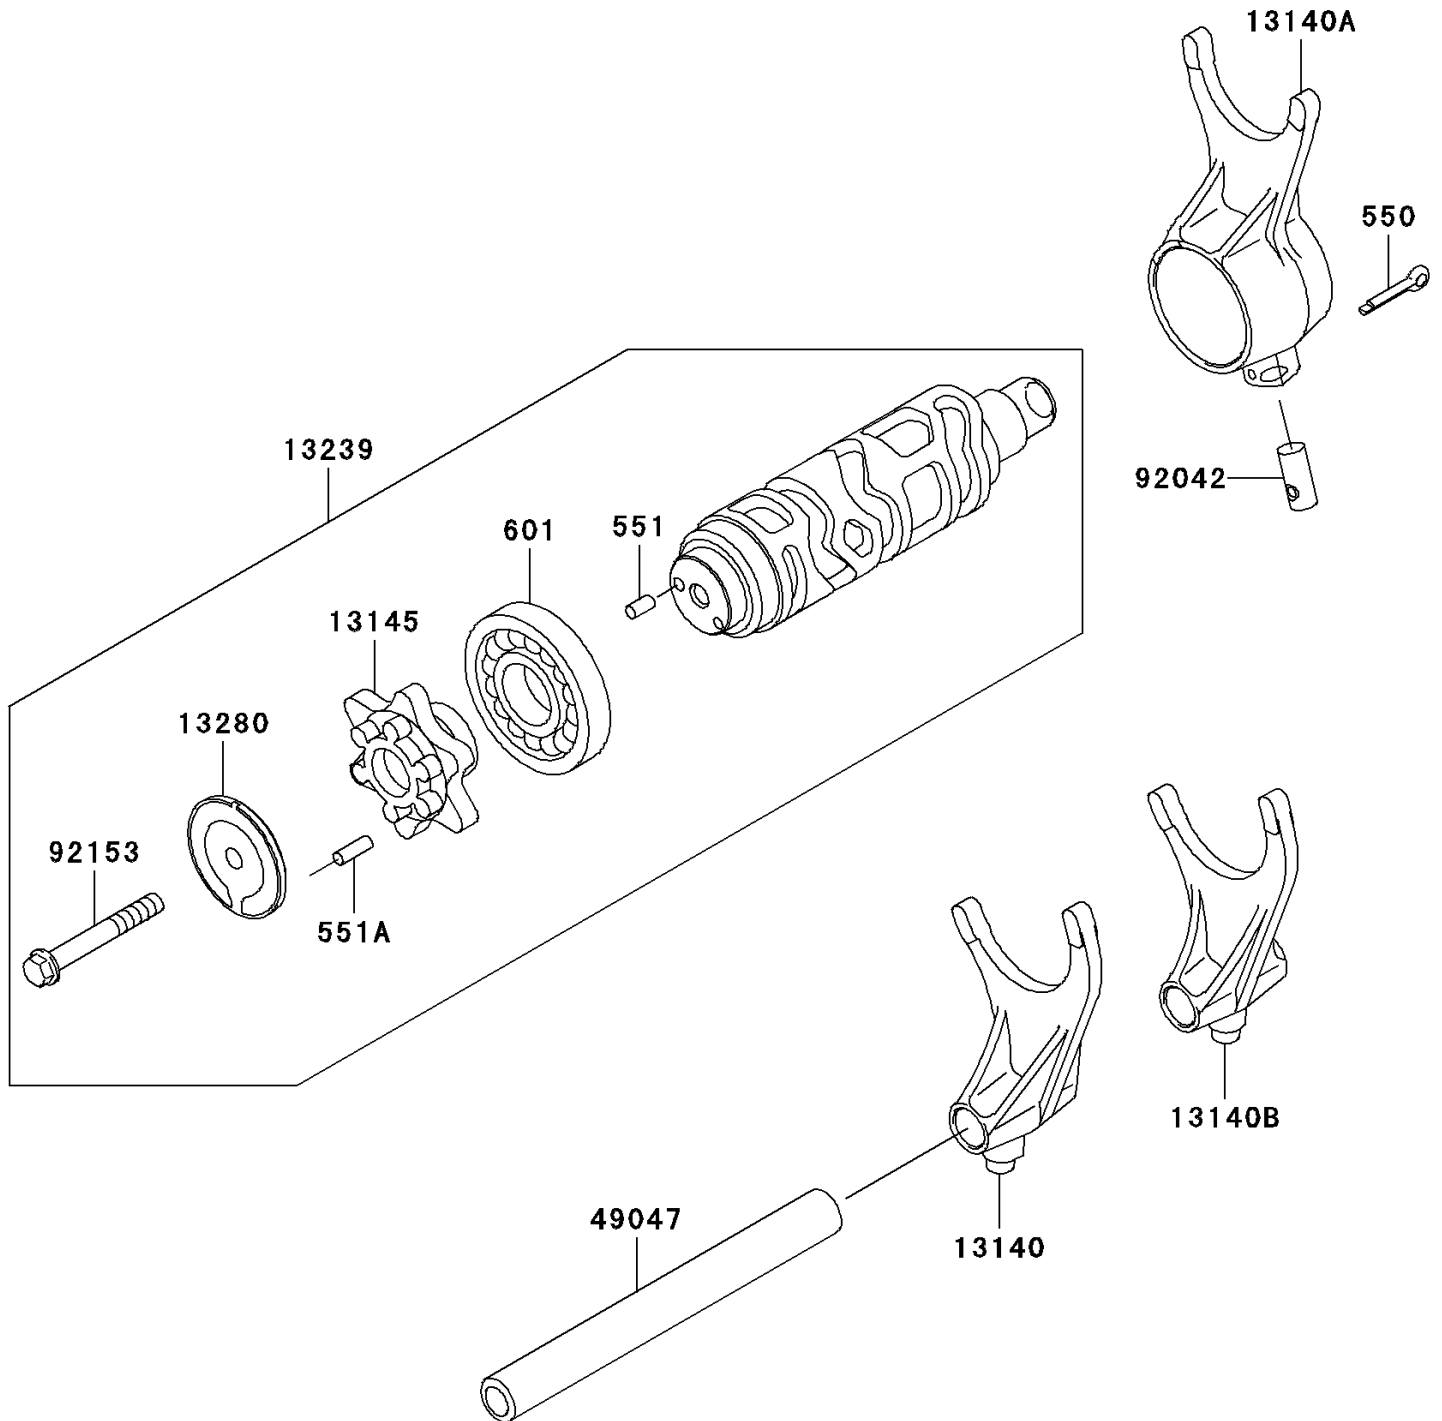

2005 Vulcan 1600 Mean Streak

PARTS DIAGRAM

Gear Change Drum/Shift Fork(s)

E1362

2005 Vulcan 1600 Mean Streak

PARTS LIST

Gear Change Drum/Shift Fork(s)

ITEM NAME

PART NUMBER

QUANTITY
