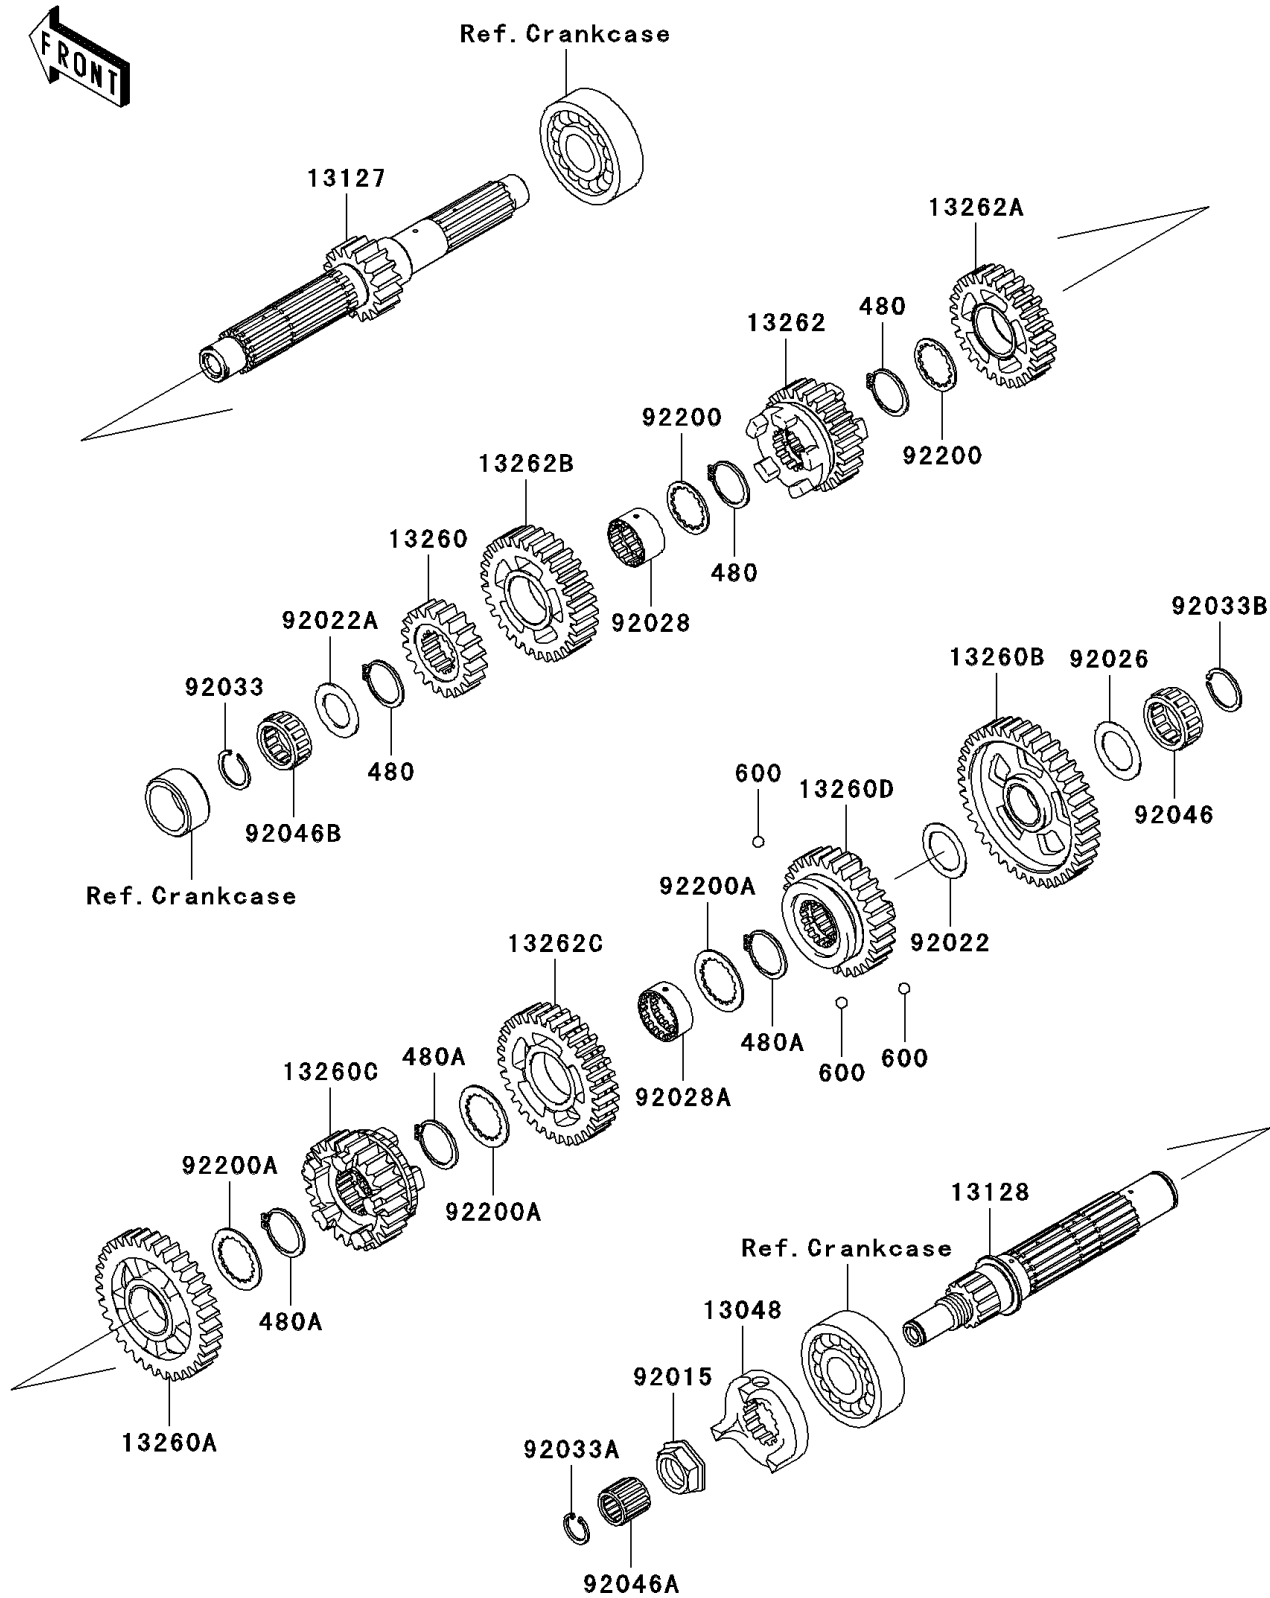

2005 Vulcan 1600 Mean Streak

PARTS DIAGRAM

Transmission

E1361

2005 Vulcan 1600 Mean Streak

PARTS LIST

Transmission

ITEM NAME

PART NUMBER

QUANTITY
