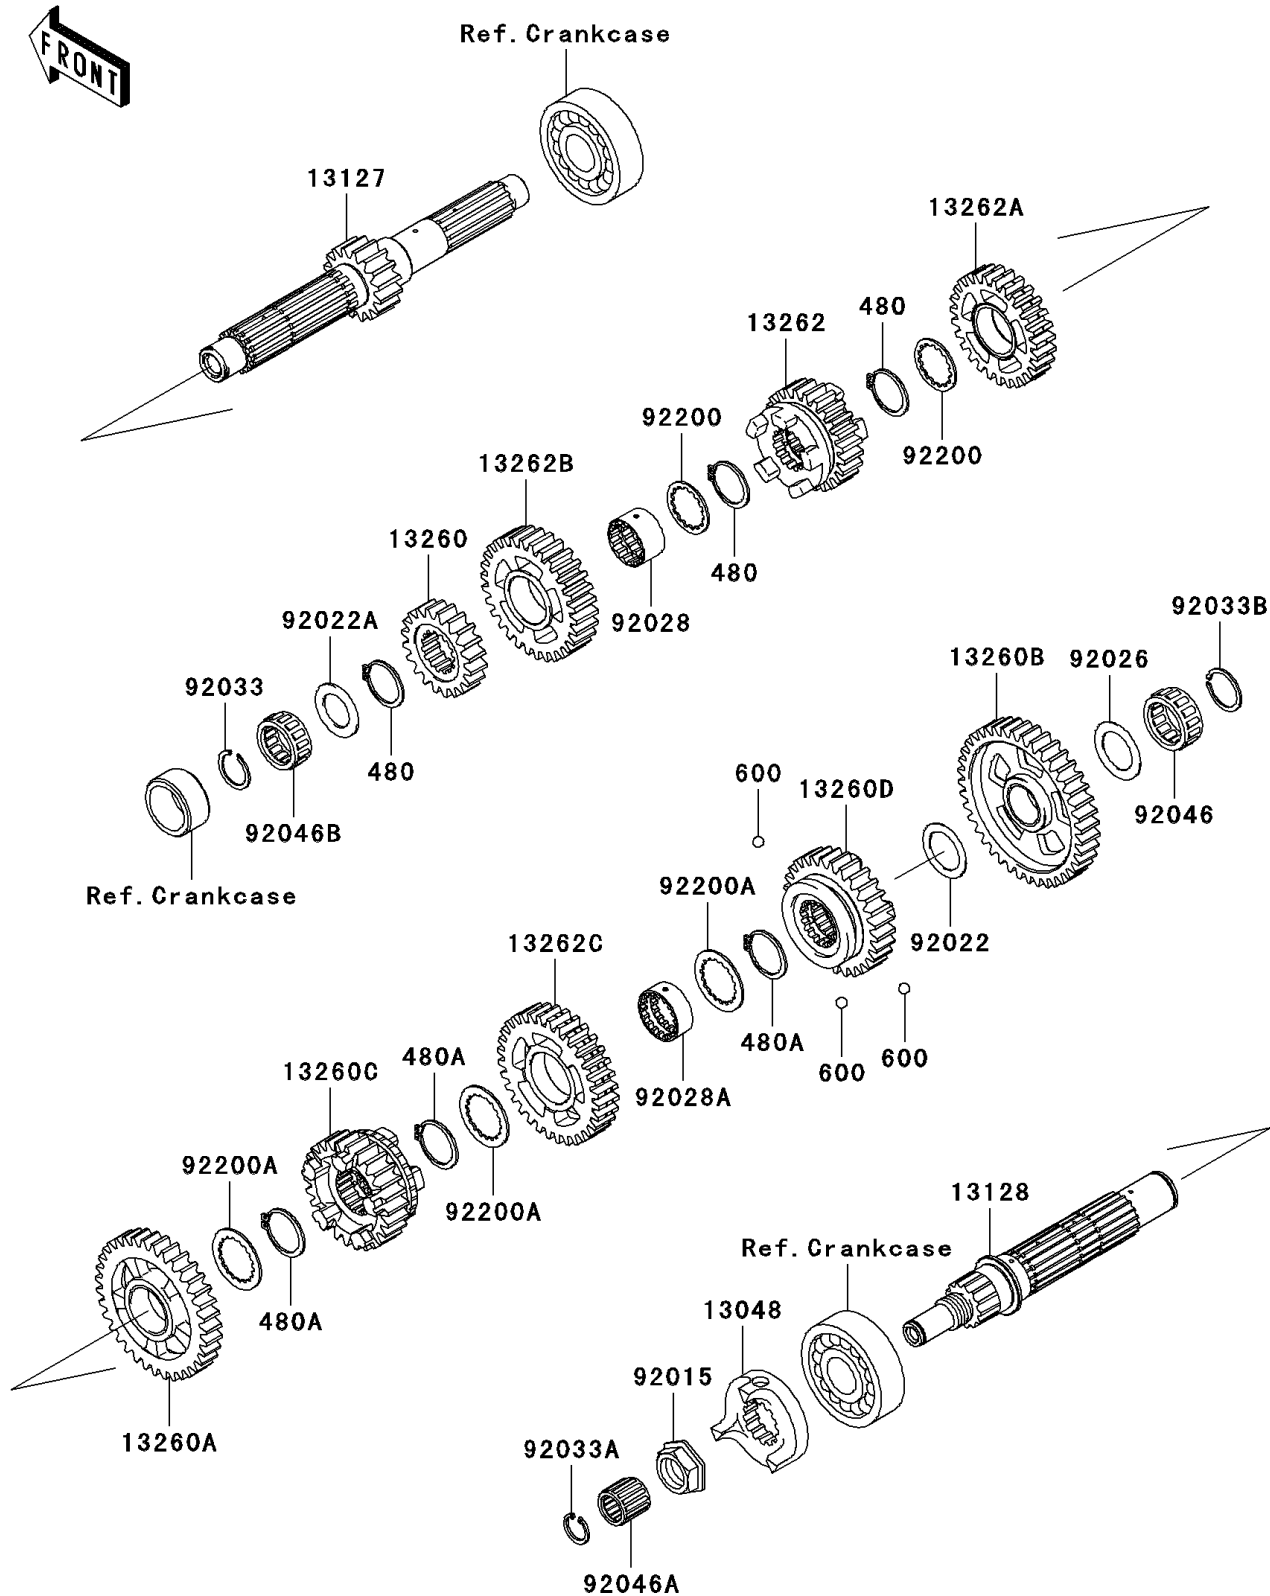

2004 Vulcan 1600 Mean Streak

PARTS DIAGRAM

Transmission

E1361

2004 Vulcan 1600 Mean Streak

PARTS LIST

Transmission

ITEM NAME	PART NUMBER	QUANTITY
-----------	-------------	----------
