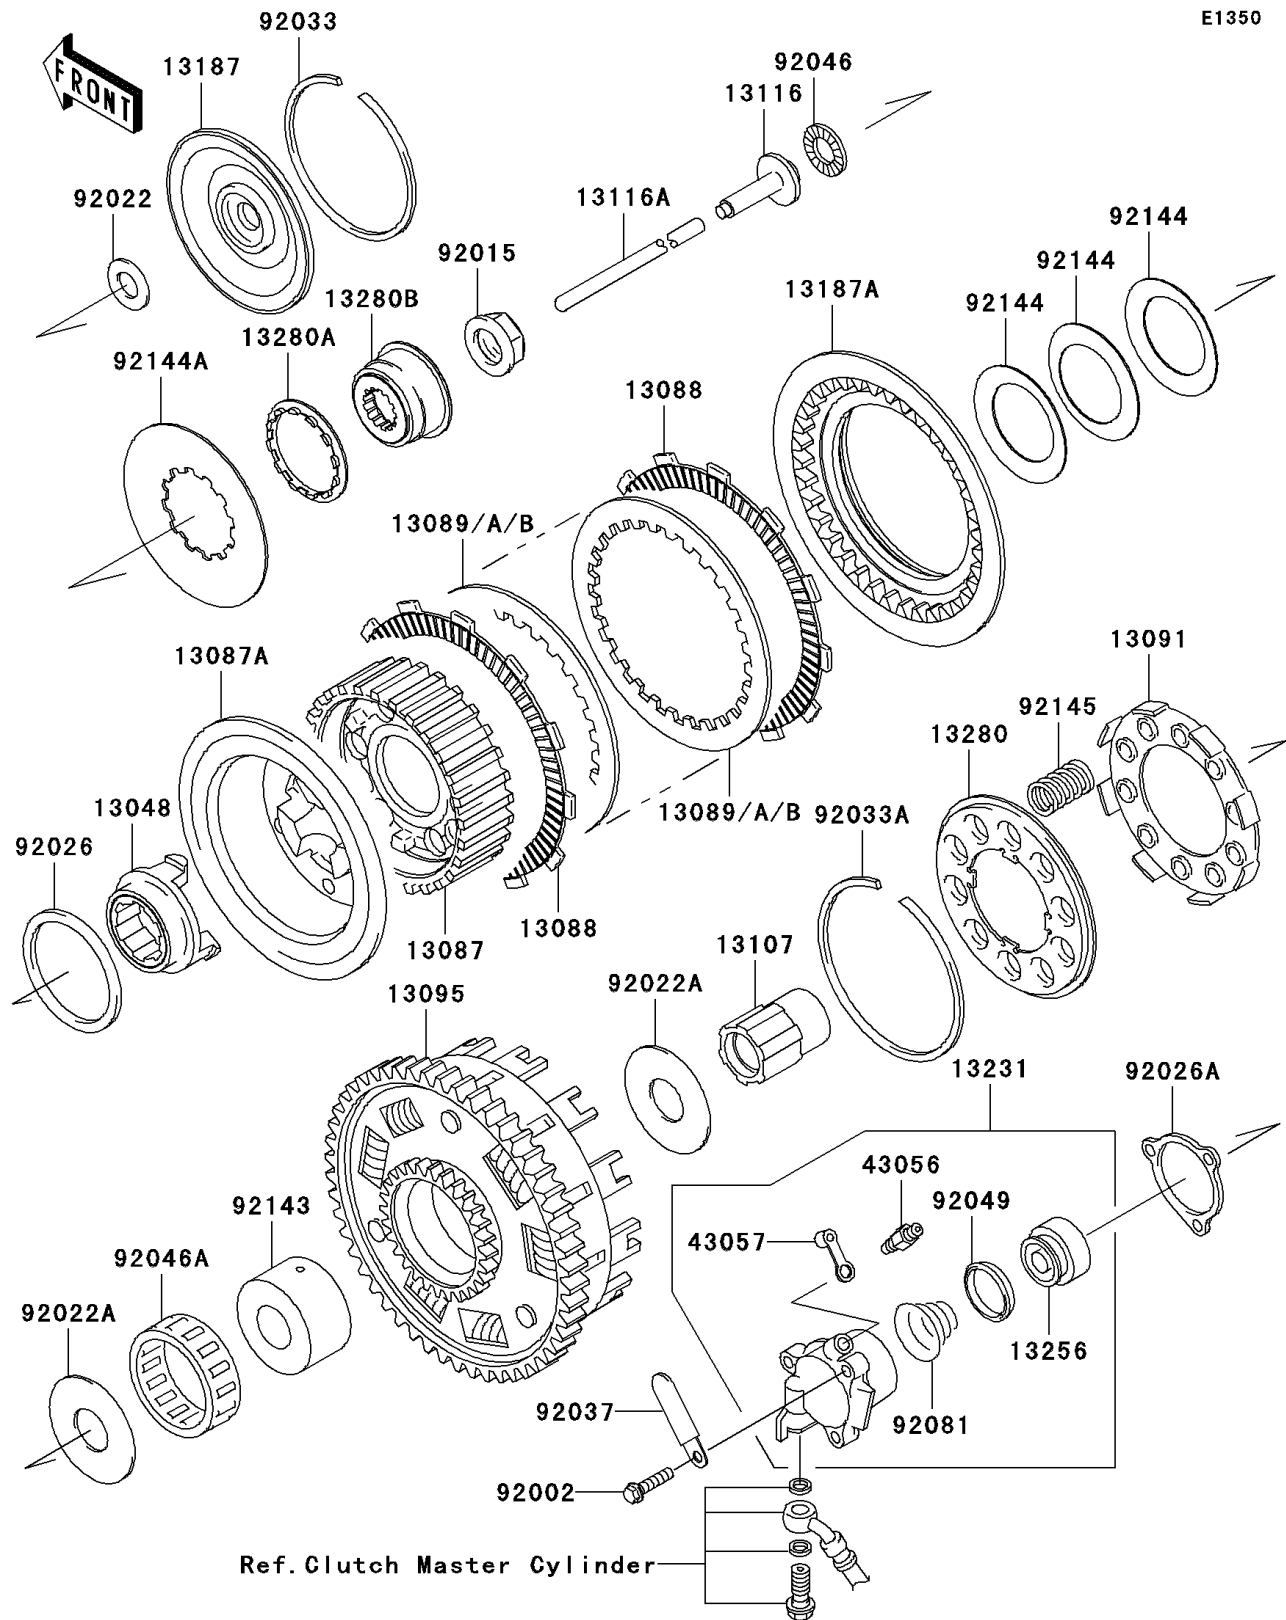

2005 Vulcan 1600 Mean Streak

PARTS DIAGRAM

Clutch

2005 Vulcan 1600 Mean Streak

PARTS LIST

Clutch

ITEM NAME	PART NUMBER	QUANTITY
-----------	-------------	----------
