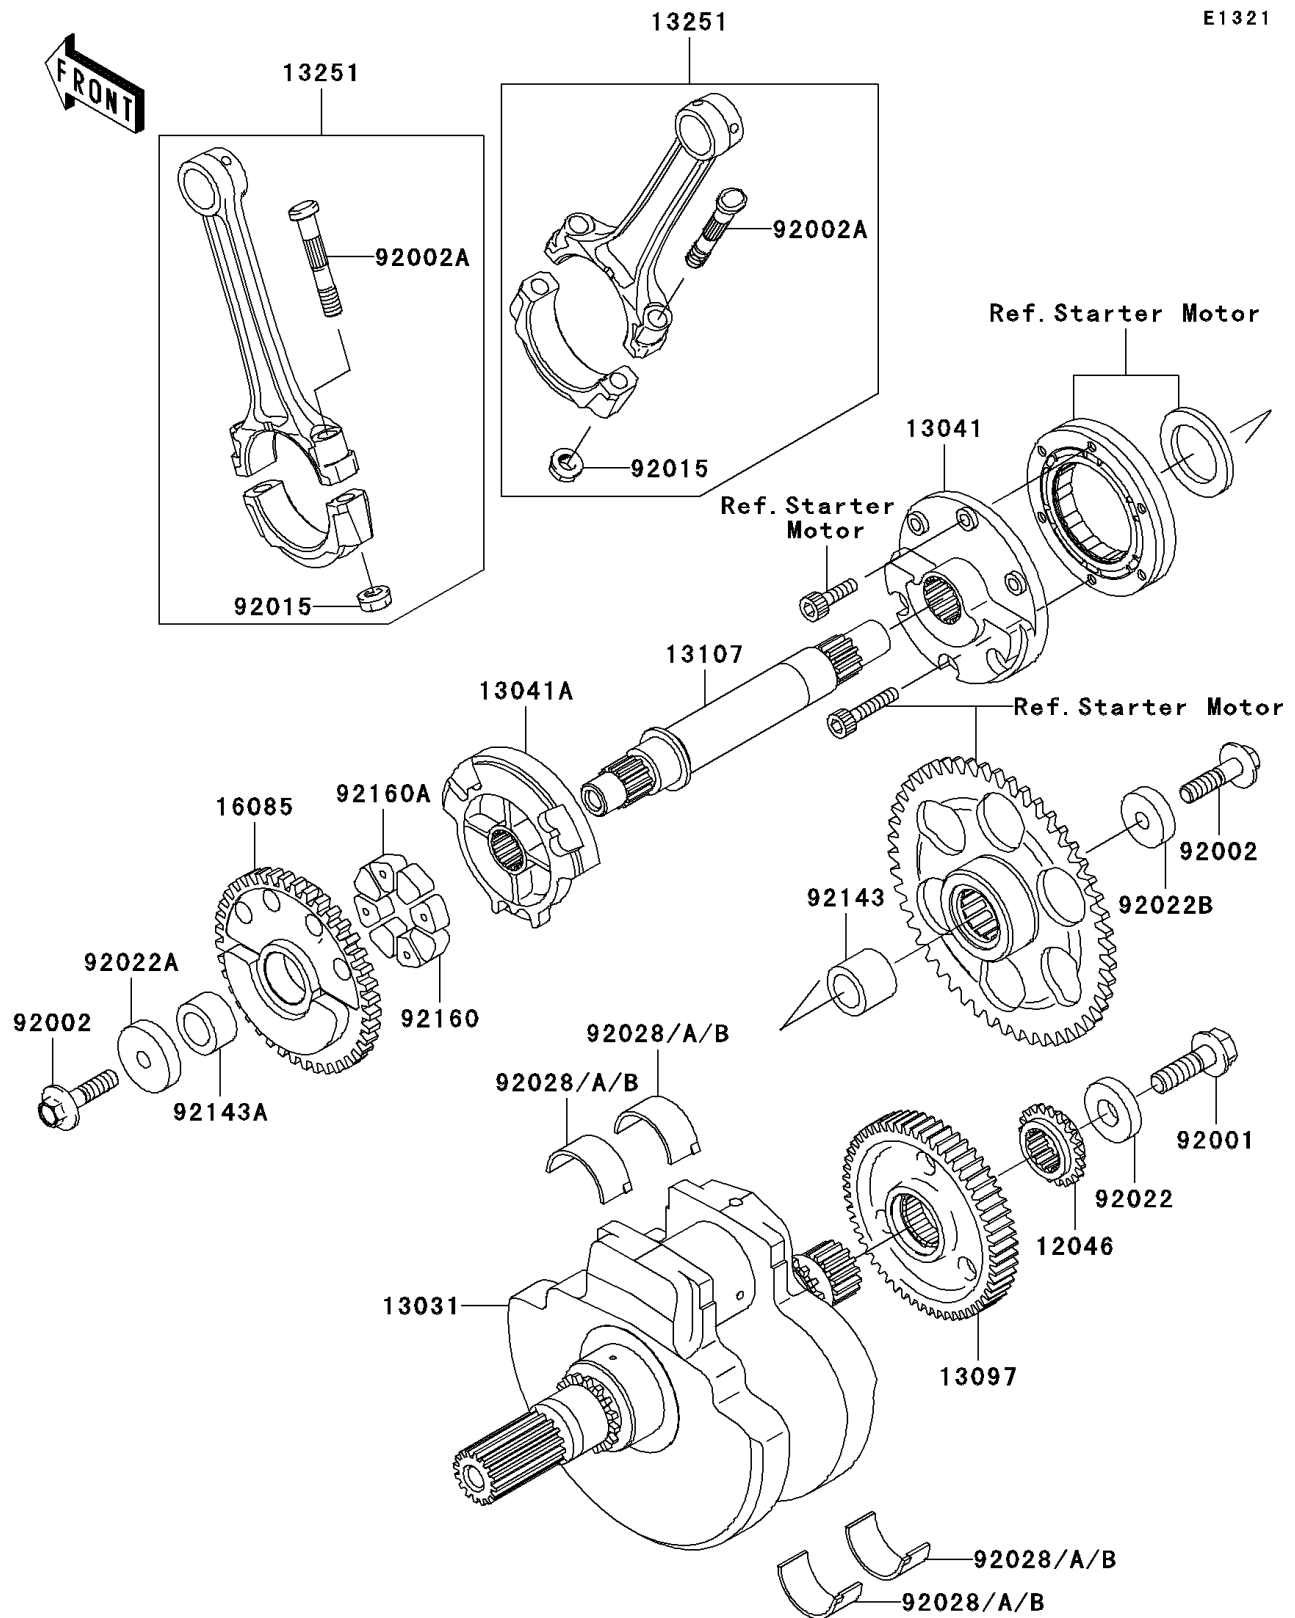

2004 Vulcan 1600 Mean Streak

PARTS DIAGRAM

Crankshaft

2004 Vulcan 1600 Mean Streak

PARTS LIST

Crankshaft

ITEM NAME	PART NUMBER	QUANTITY
-----------	-------------	----------
