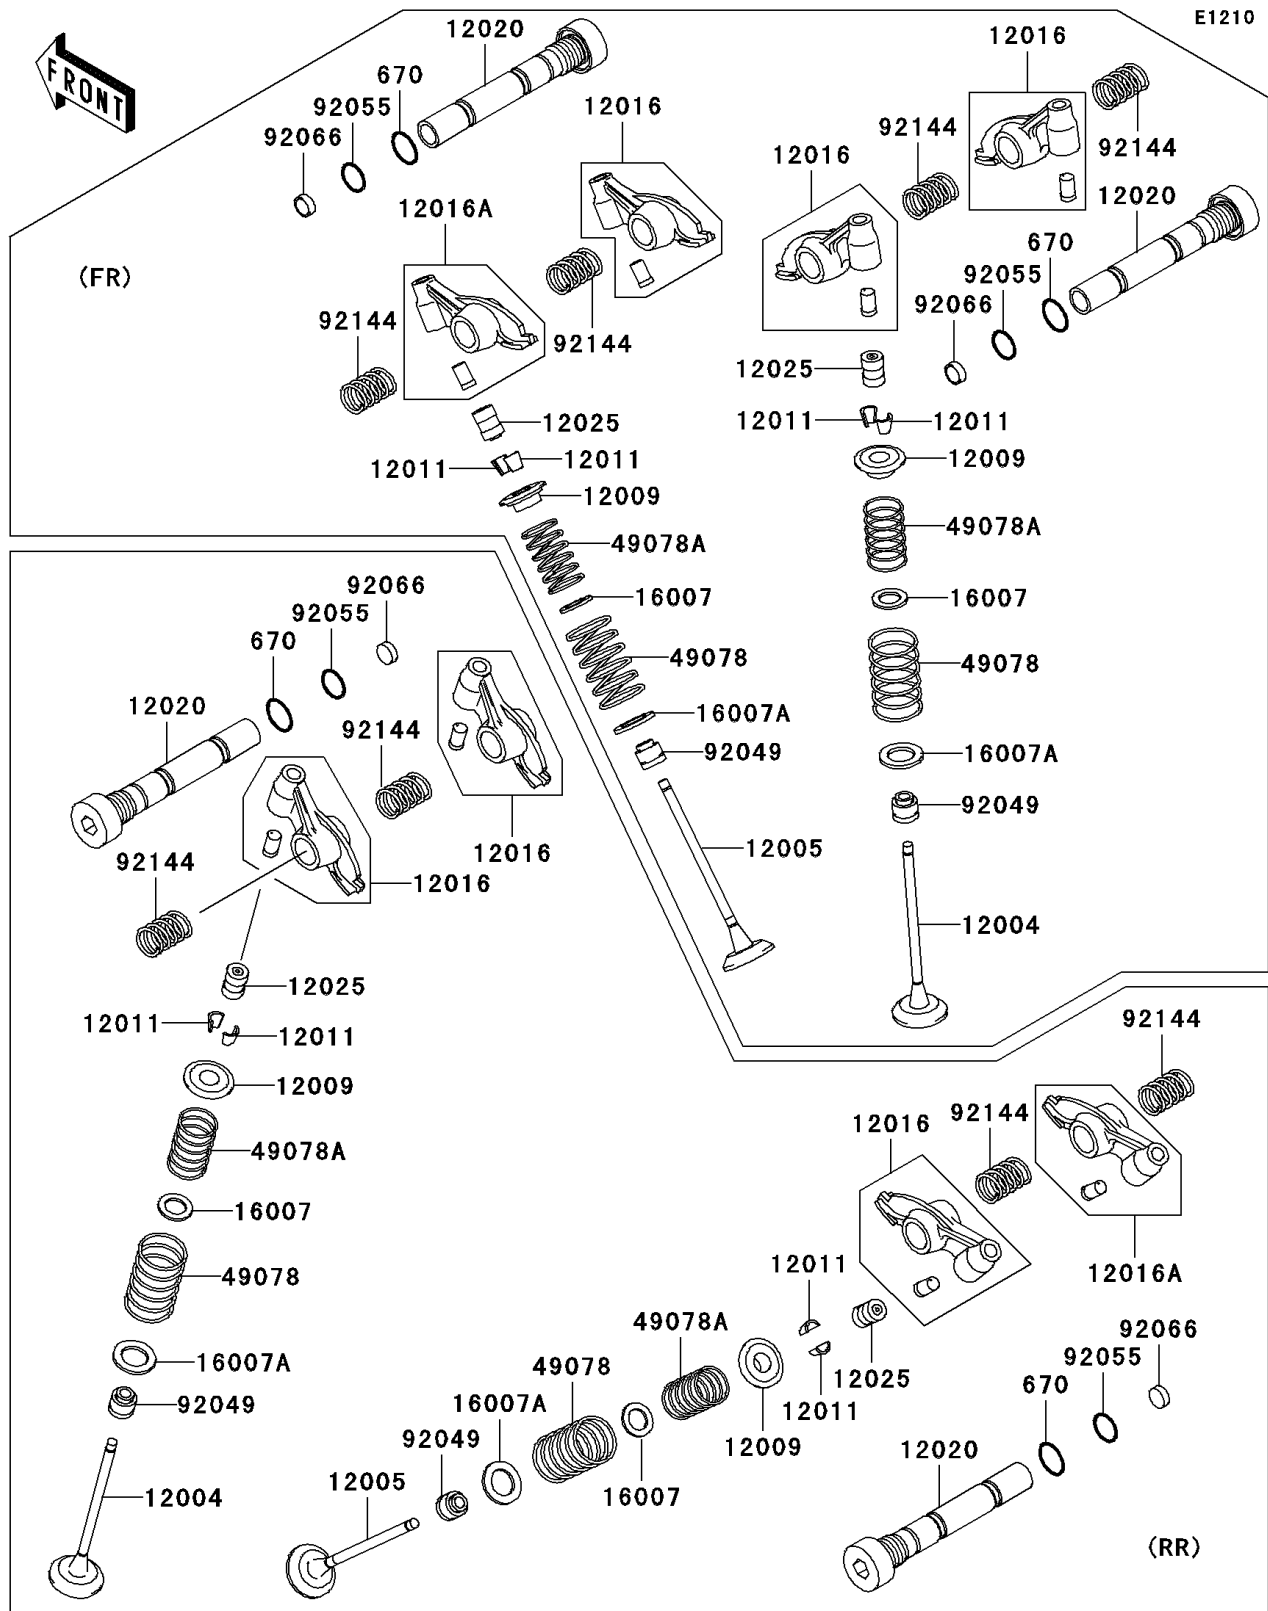

2005 Vulcan 1600 Mean Streak

PARTS DIAGRAM

Valve(s)

2005 Vulcan 1600 Mean Streak

PARTS LIST

Valve(s)

ITEM NAME

PART NUMBER

QUANTITY
