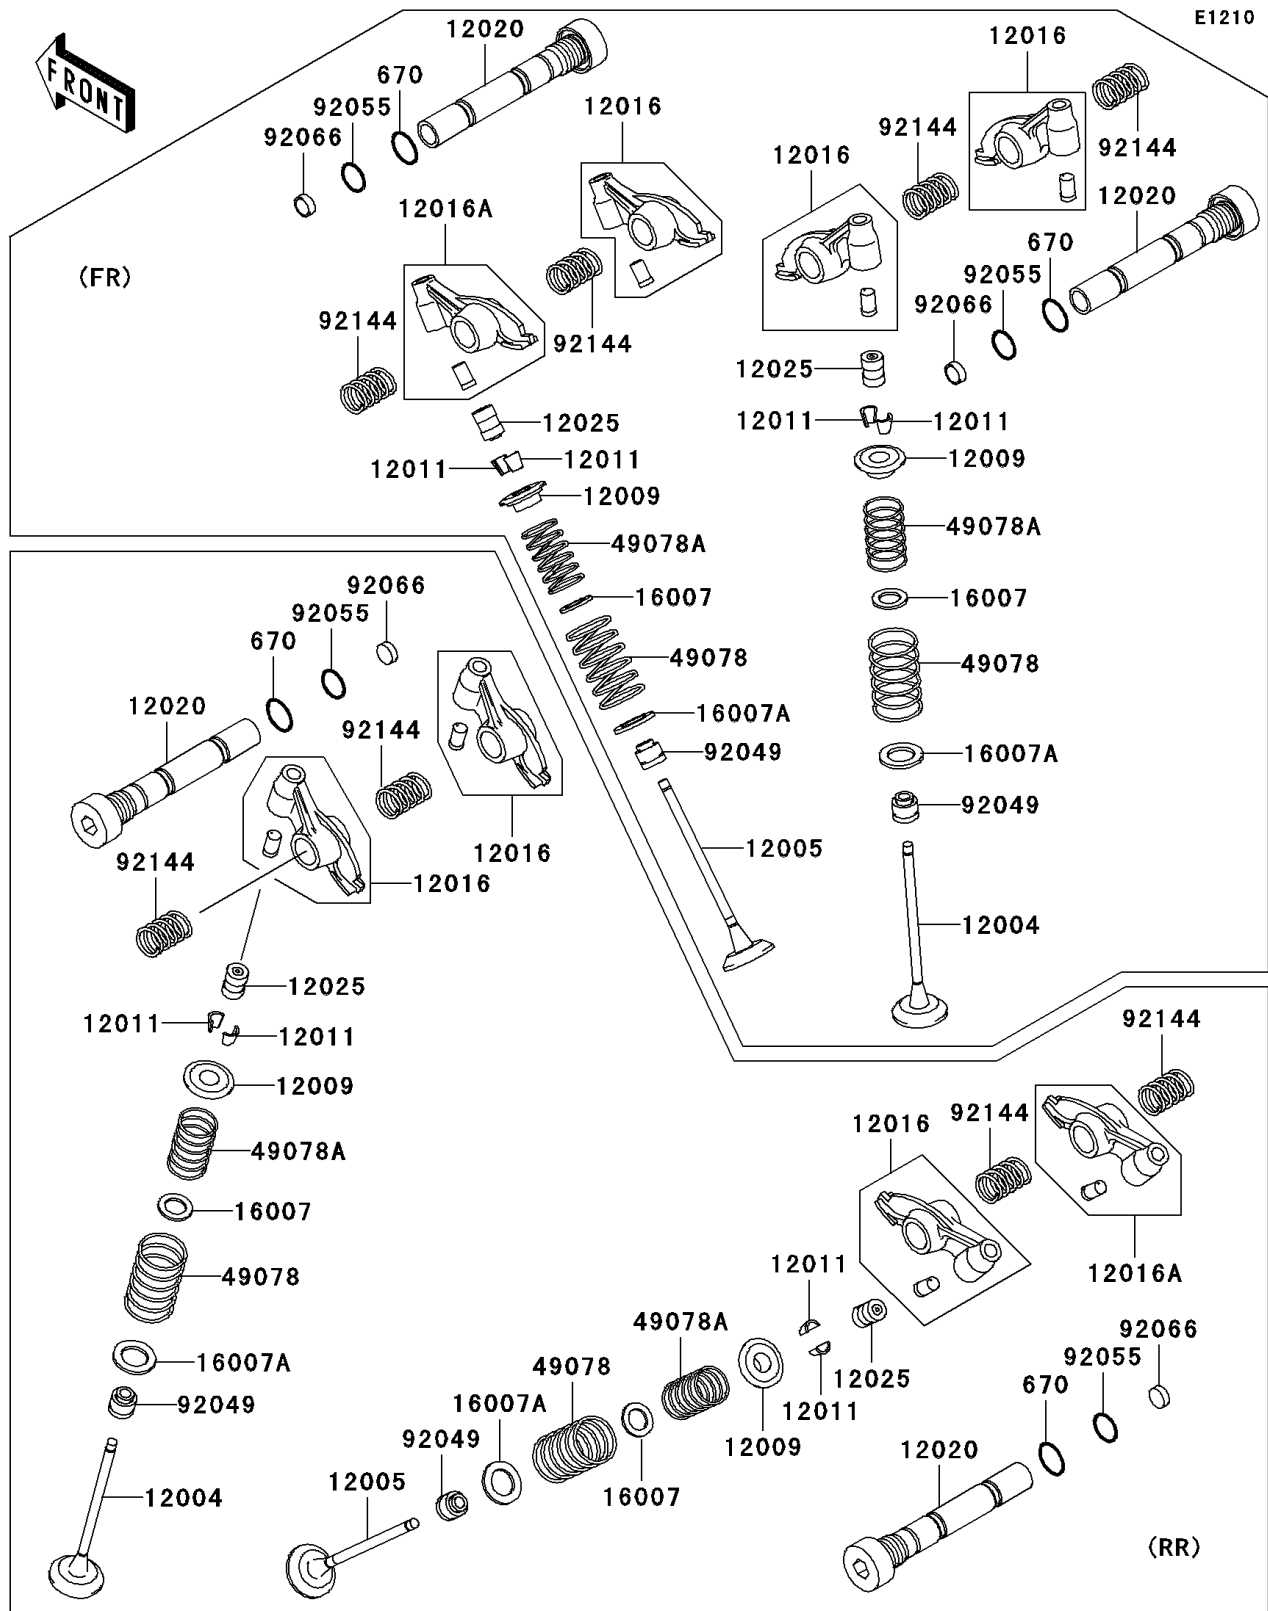

2004 Vulcan 1600 Mean Streak

PARTS DIAGRAM

Valve(s)

2004 Vulcan 1600 Mean Streak

PARTS LIST

Valve(s)

ITEM NAME

PART NUMBER

QUANTITY
