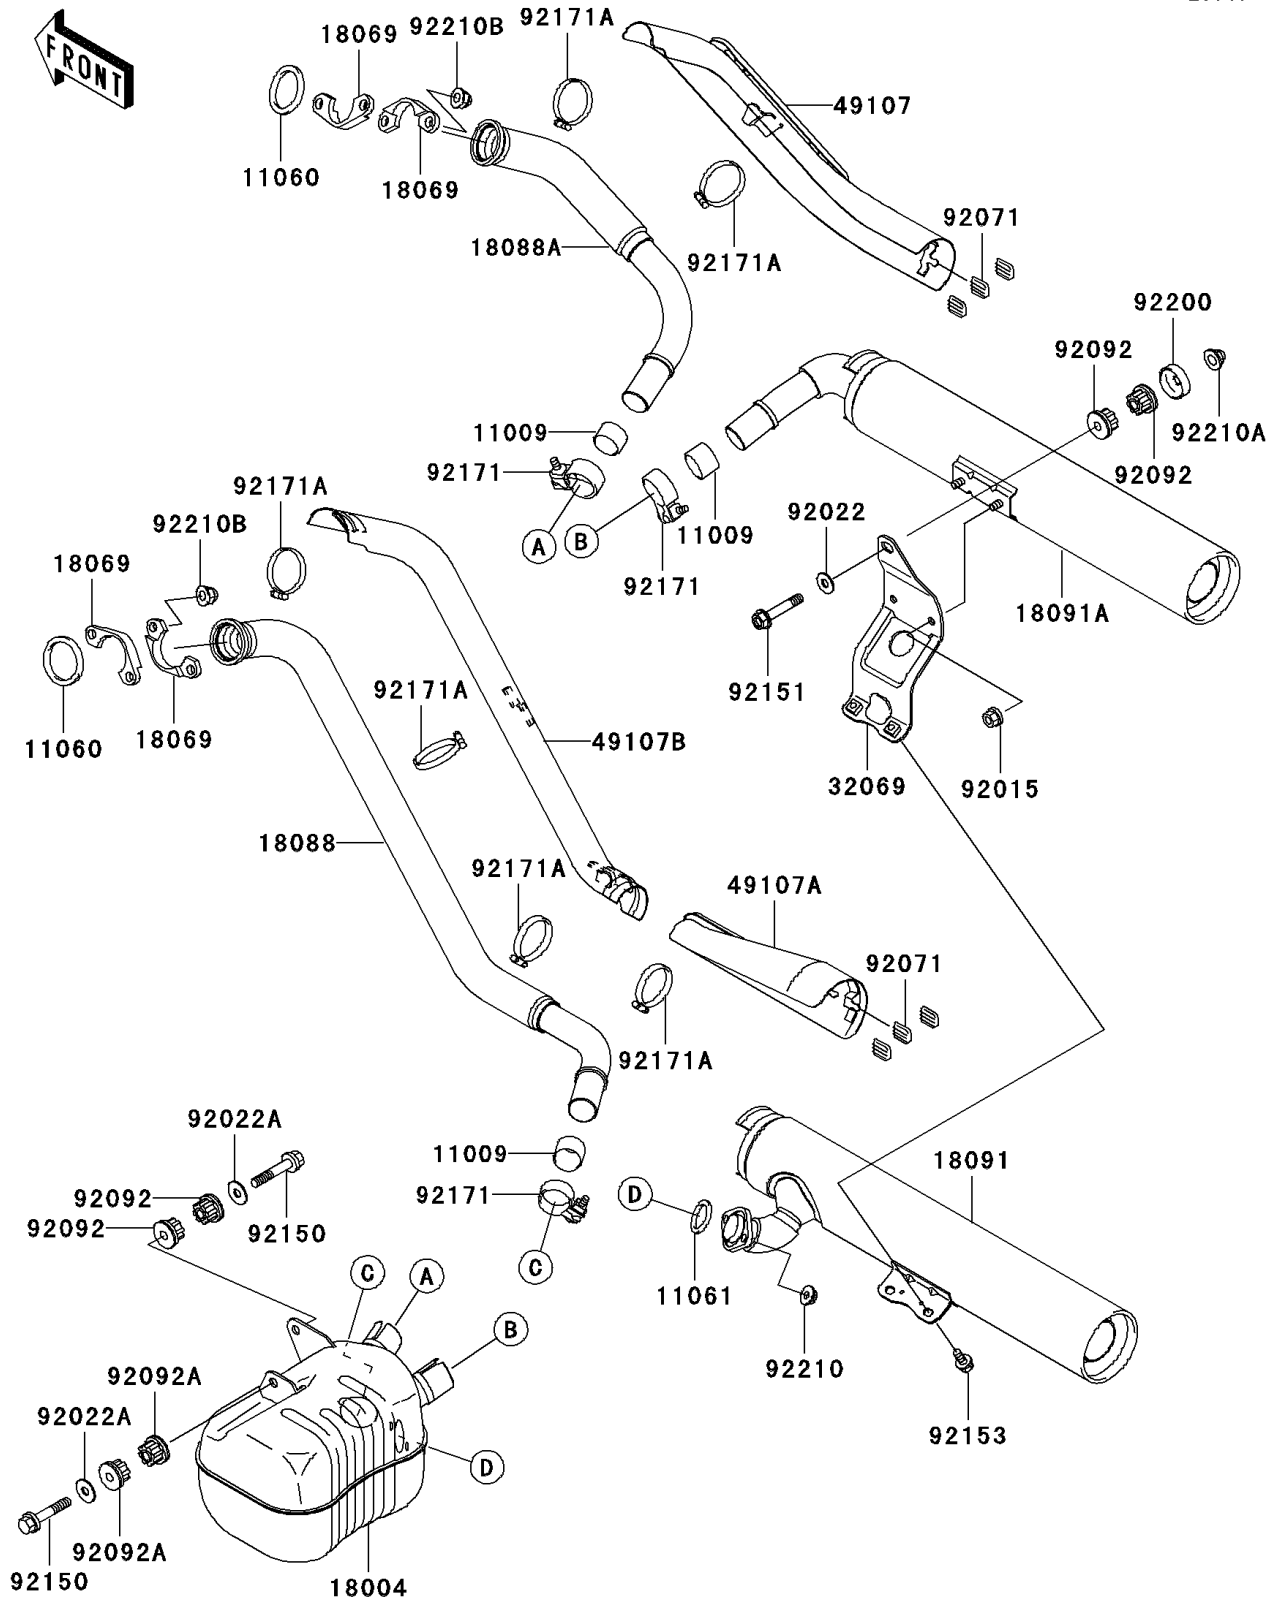

2005 Vulcan 1600 Mean Streak

PARTS DIAGRAM

Muffler(s)

E1140

2005 Vulcan 1600 Mean Streak

PARTS LIST

Muffler(s)

ITEM NAME

PART NUMBER

QUANTITY
