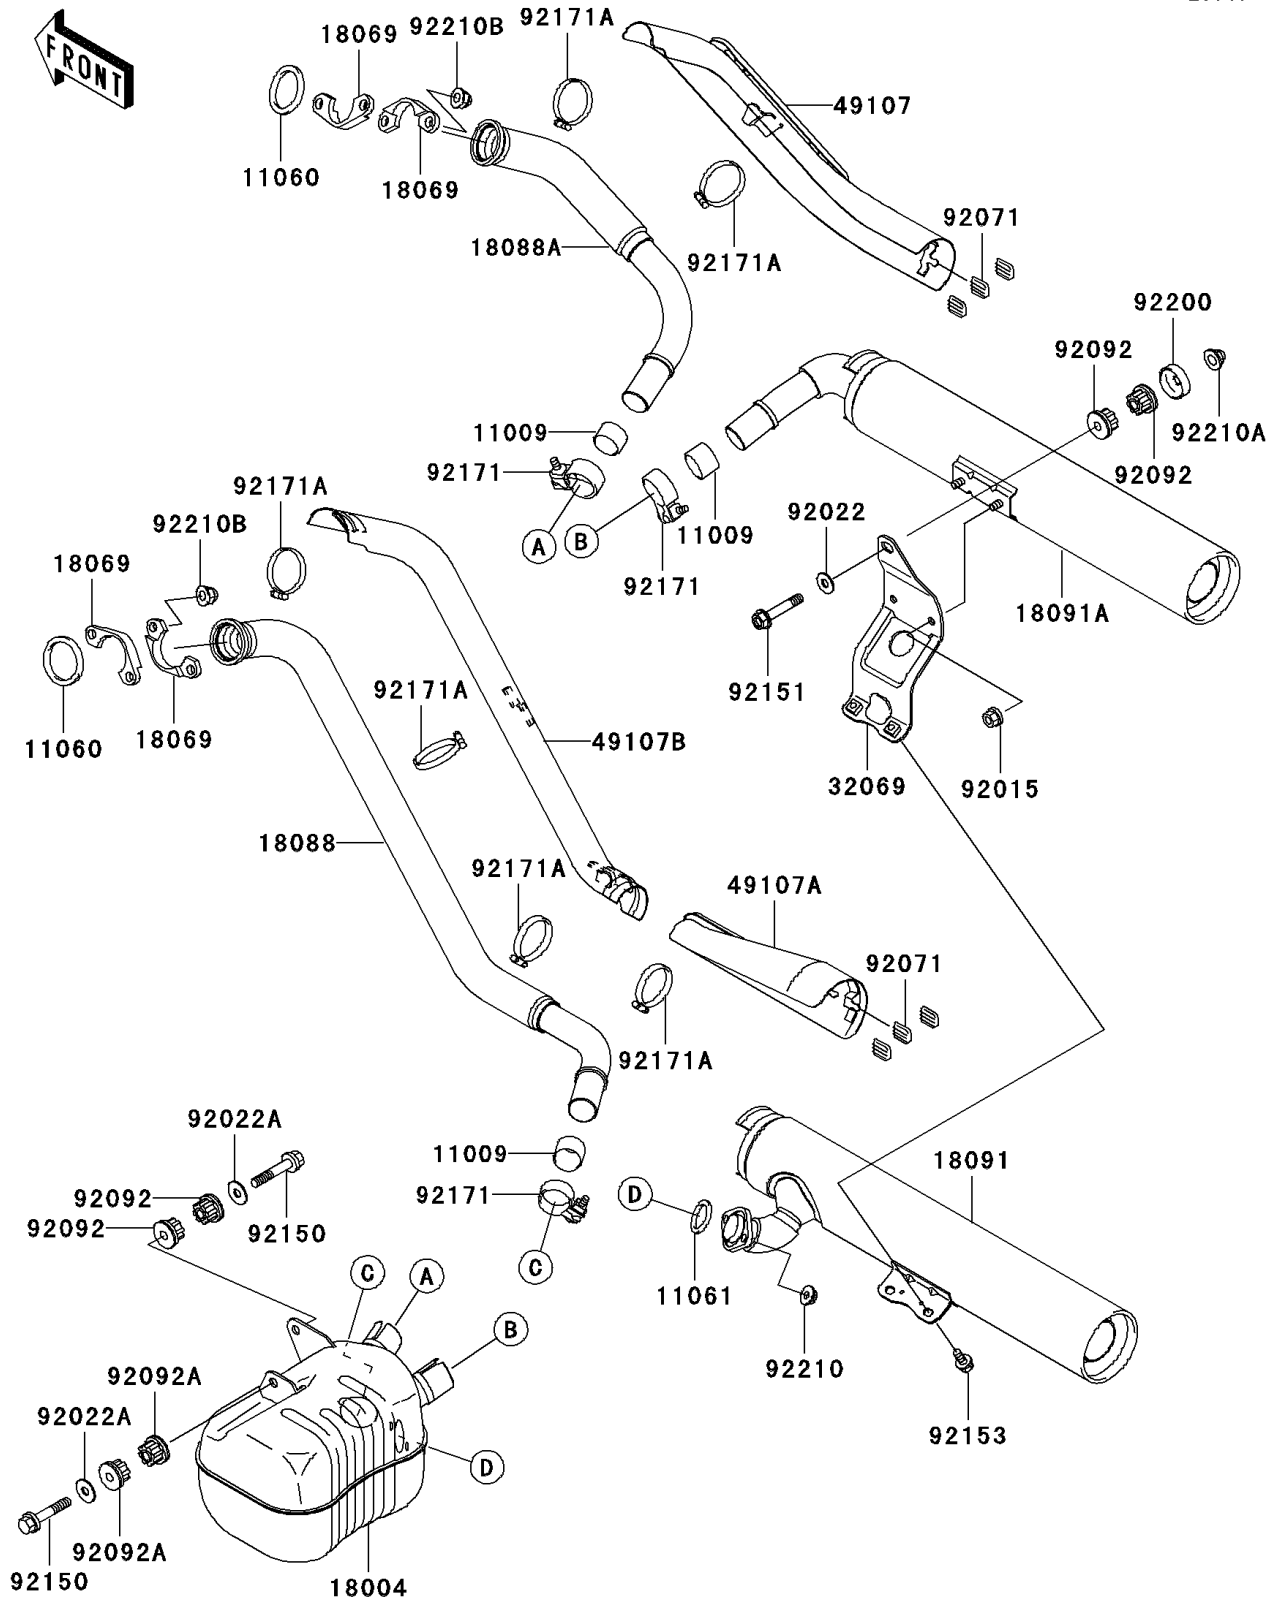

# 2004 Vulcan 1600 Mean Streak

## PARTS DIAGRAM

## PARTS LIST

Muffler(s)

**ITEM NAME**

**PART NUMBER**

**QUANTITY**

---