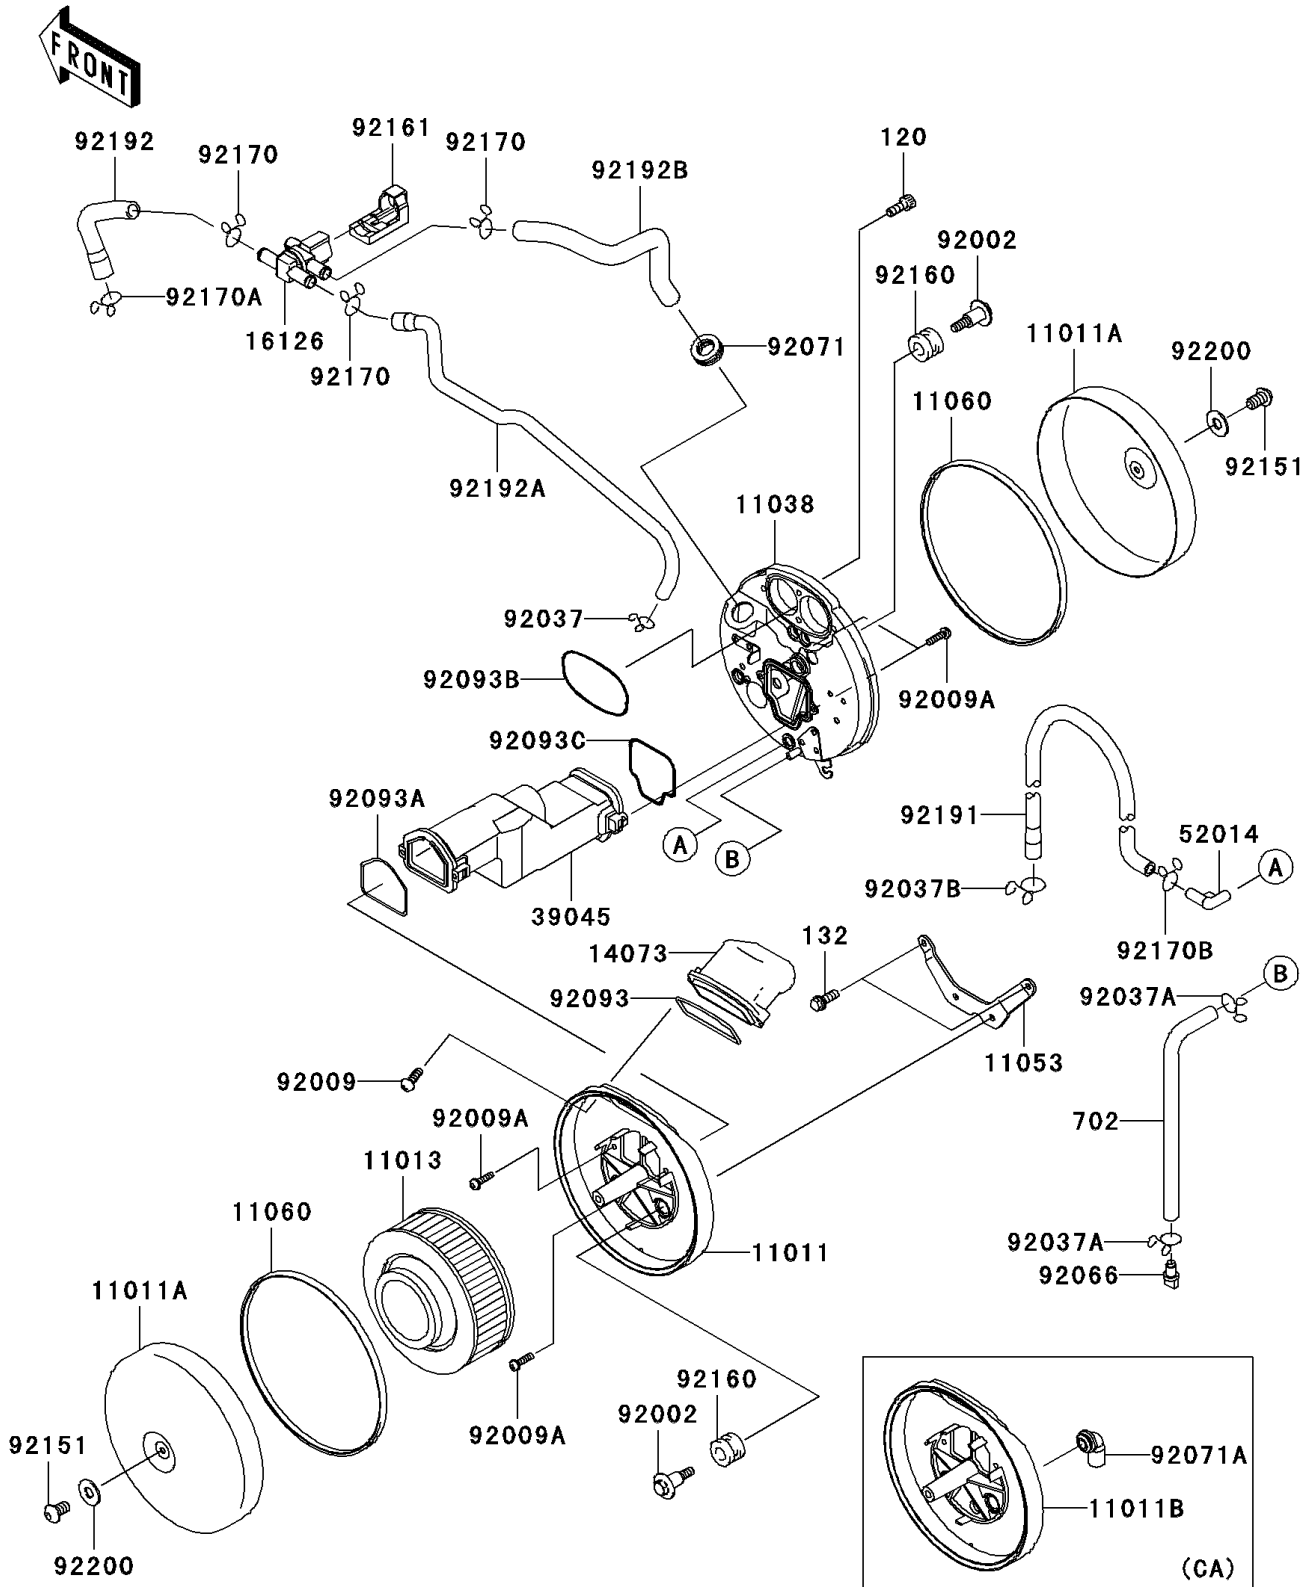

2004 Vulcan 1600 Mean Streak

PARTS DIAGRAM

Air Cleaner

E1130

2004 Vulcan 1600 Mean Streak

PARTS LIST

Air Cleaner

ITEM NAME	PART NUMBER	QUANTITY
-----------	-------------	----------
