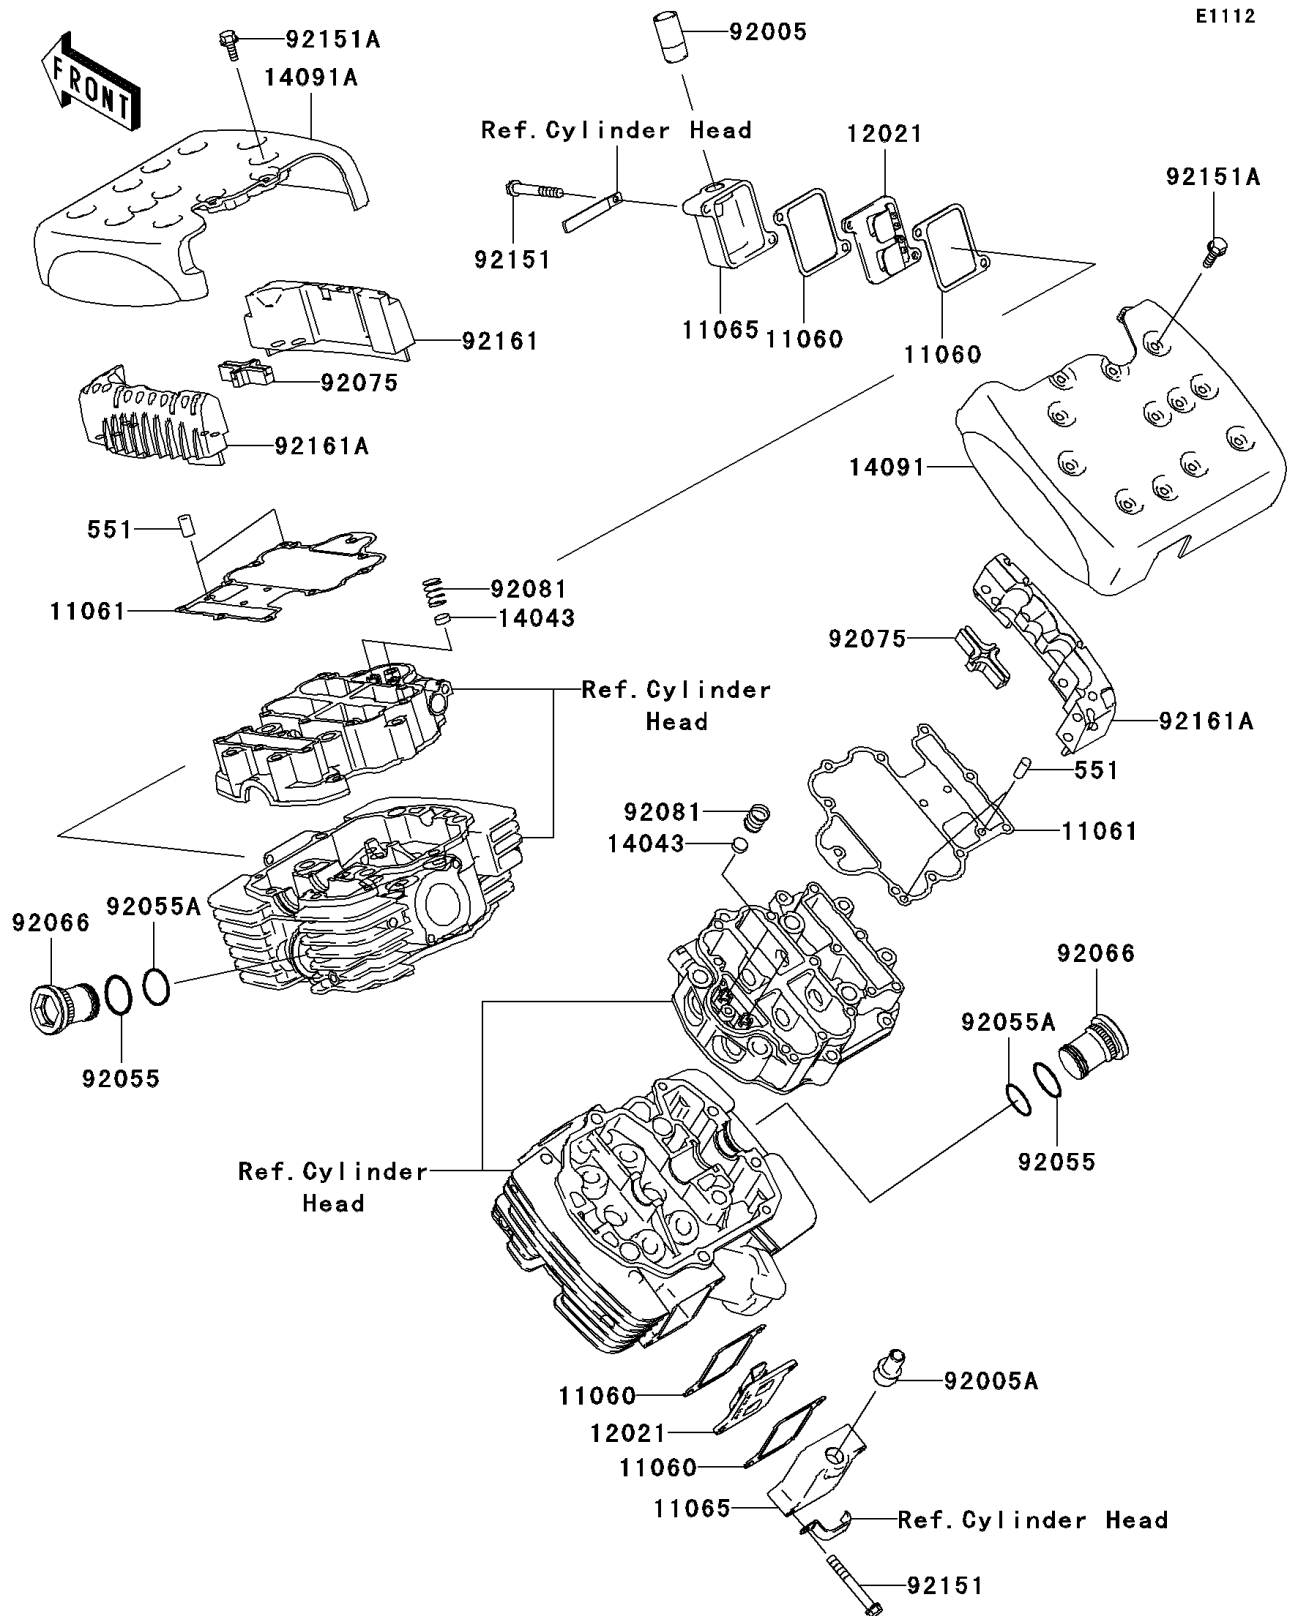

2005 Vulcan 1600 Mean Streak

PARTS DIAGRAM

Cylinder Head Cover

2005 Vulcan 1600 Mean Streak

PARTS LIST

Cylinder Head Cover

ITEM NAME	PART NUMBER	QUANTITY
-----------	-------------	----------
