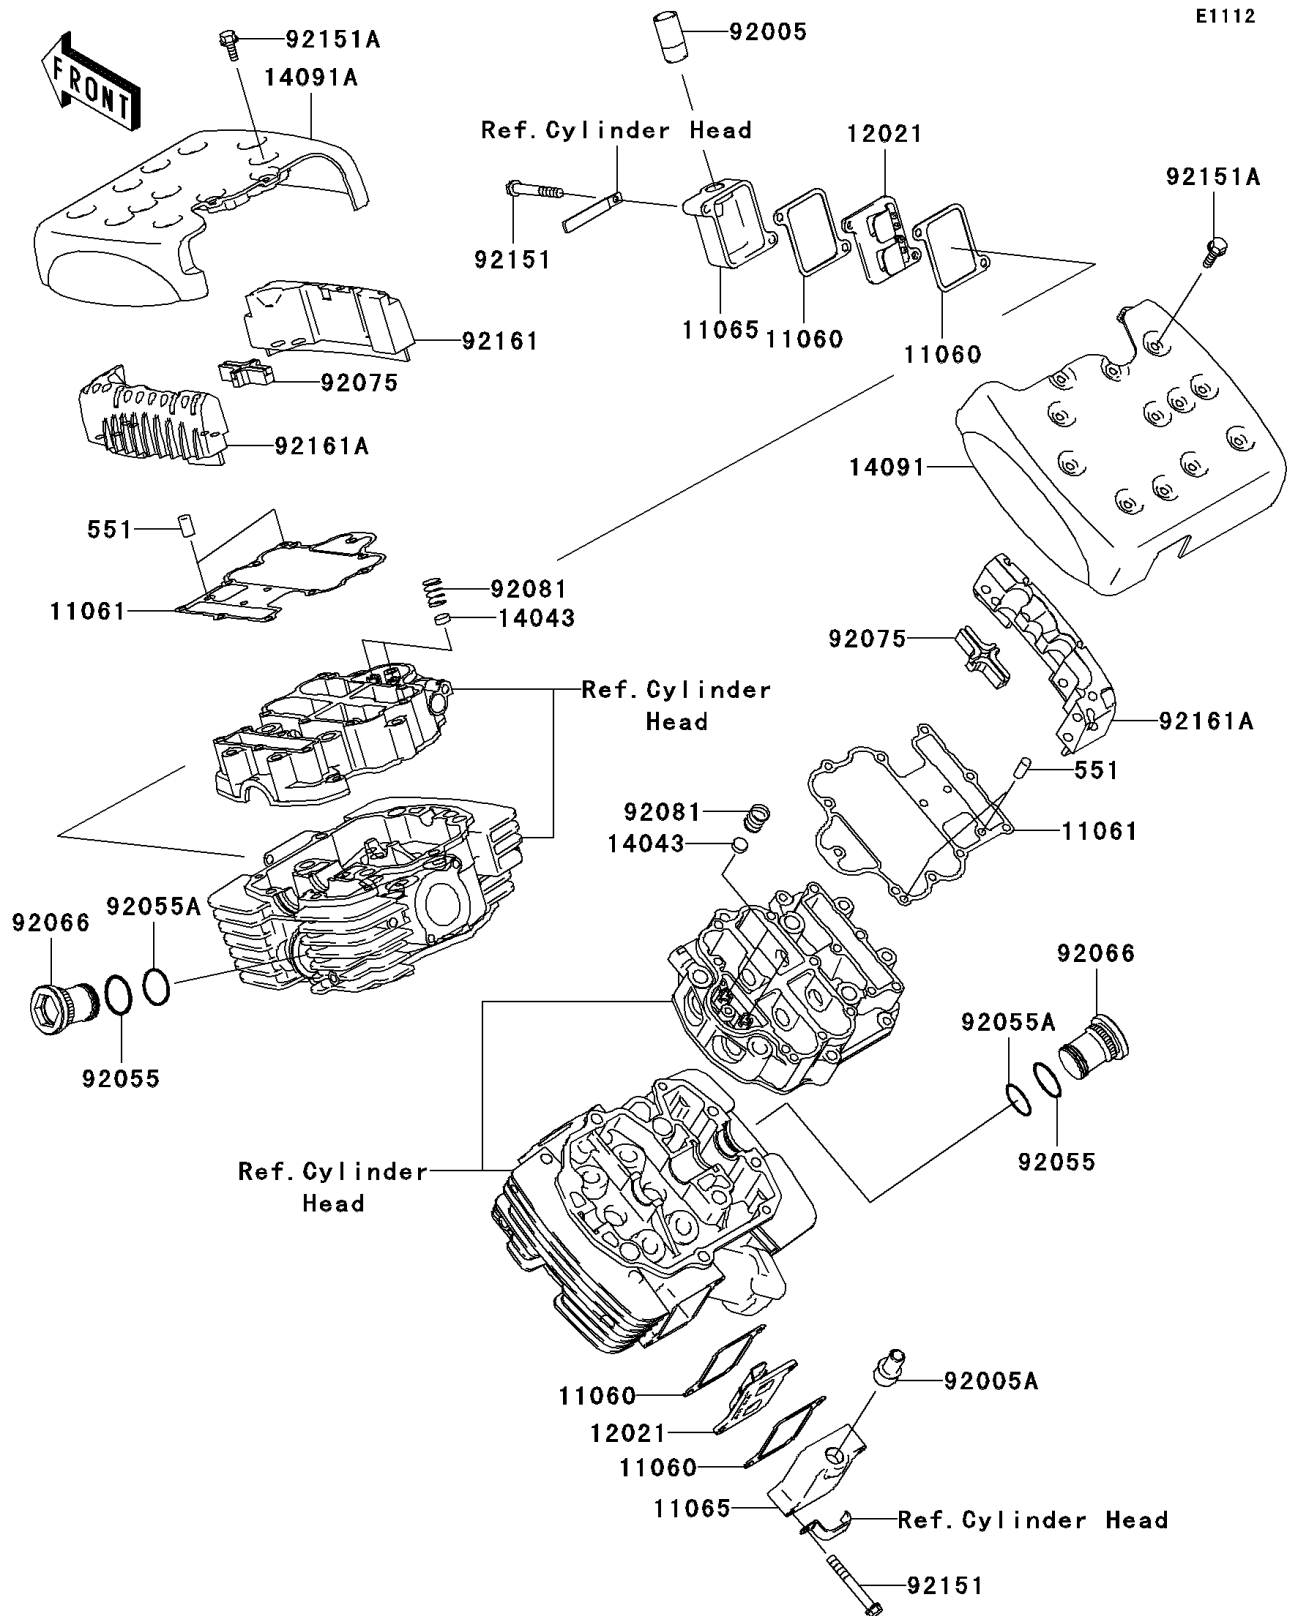

2004 Vulcan 1600 Mean Streak

PARTS DIAGRAM

Cylinder Head Cover

2004 Vulcan 1600 Mean Streak

PARTS LIST

Cylinder Head Cover

ITEM NAME	PART NUMBER	QUANTITY
-----------	-------------	----------
