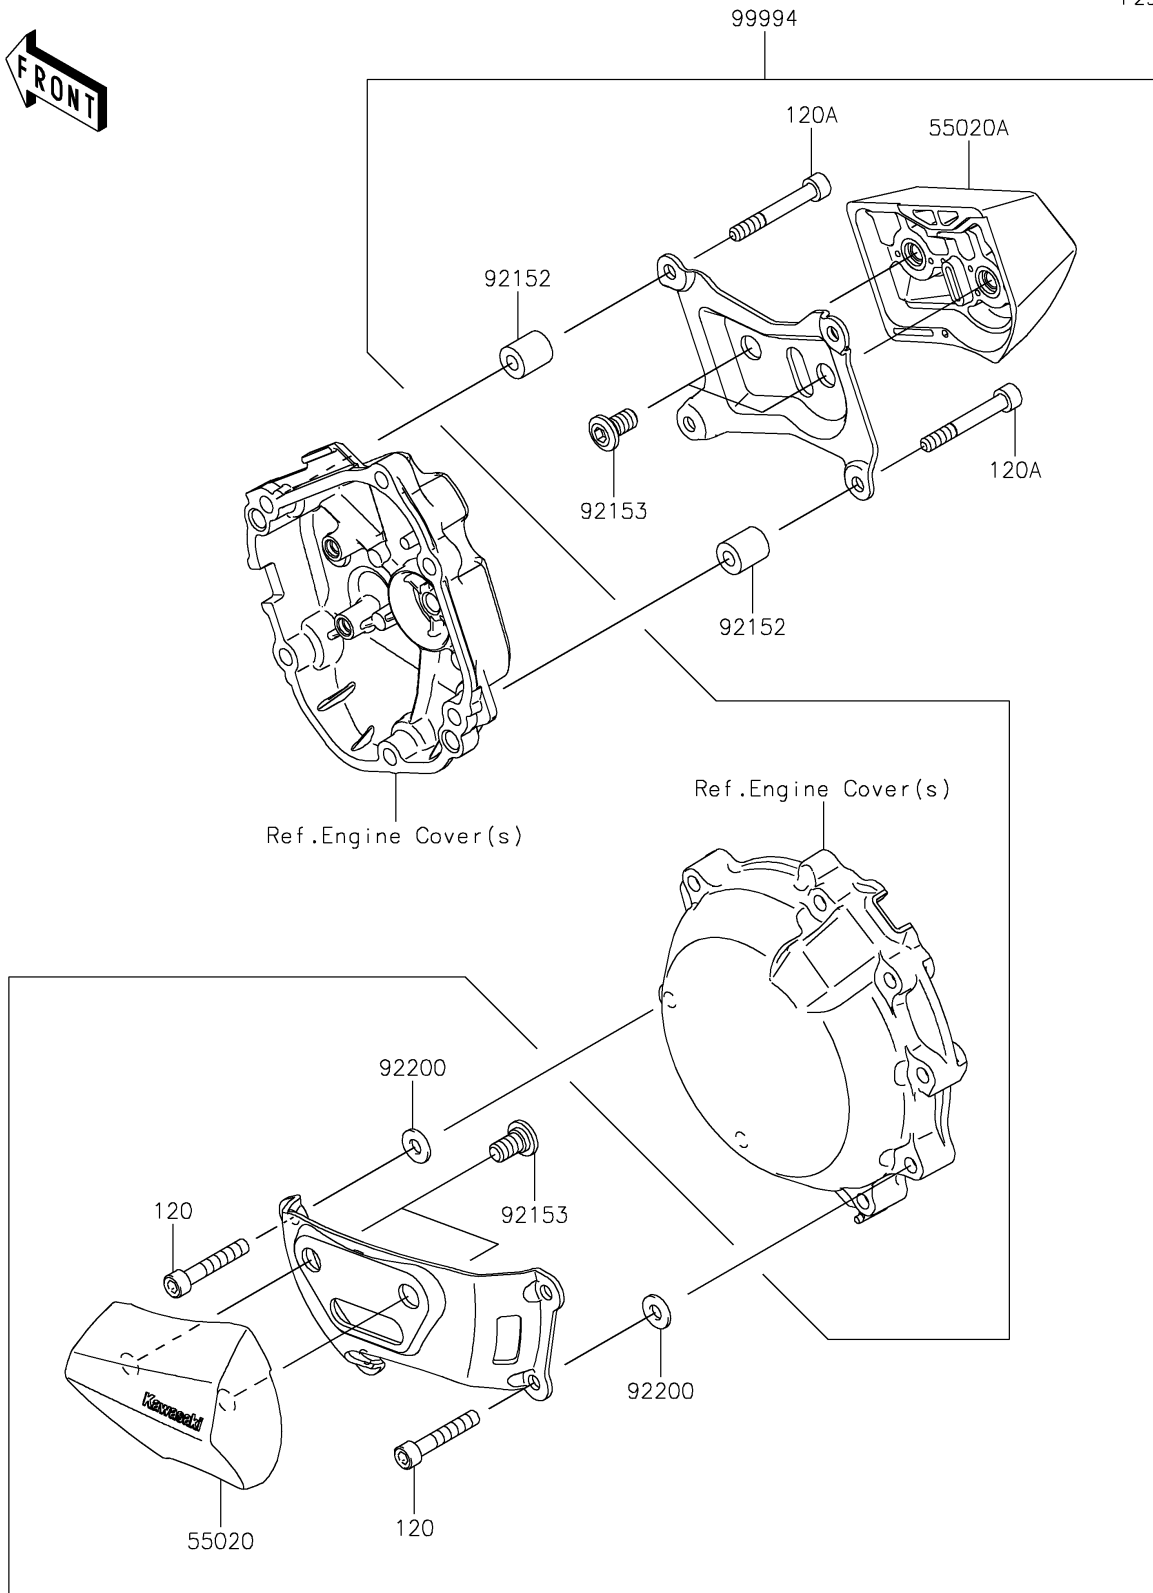

2023 NINJA® ZX™-10RR

PARTS DIAGRAM

Accessory(Slider)

F2910

2023 NINJA® ZX™-10RR

PARTS LIST

Accessory(Slider)

ITEM NAME	PART NUMBER	QUANTITY
GUARD,ENGINE,LH (Ref # 55020)	55020-0595	1
GUARD,ENGINE,RH (Ref # 55020A)	55020-0596	1
COLLAR,6.5X14X16 (Ref # 92152)	92152-0940	4
BOLT,SOCKET,8X15 (Ref # 92153)	92153-1810	4
WASHER,6.5X14.5X1.5 (Ref # 92200)	92200-3775	4
KIT-ACCESSORY,SLIDER (Ref # 99994)	99994-0210	1
BOLT-SOCKET,6X35 (Ref # 120)	120CC0635	4
BOLT-SOCKET,6X45 (Ref # 120A)	120CC0645	4