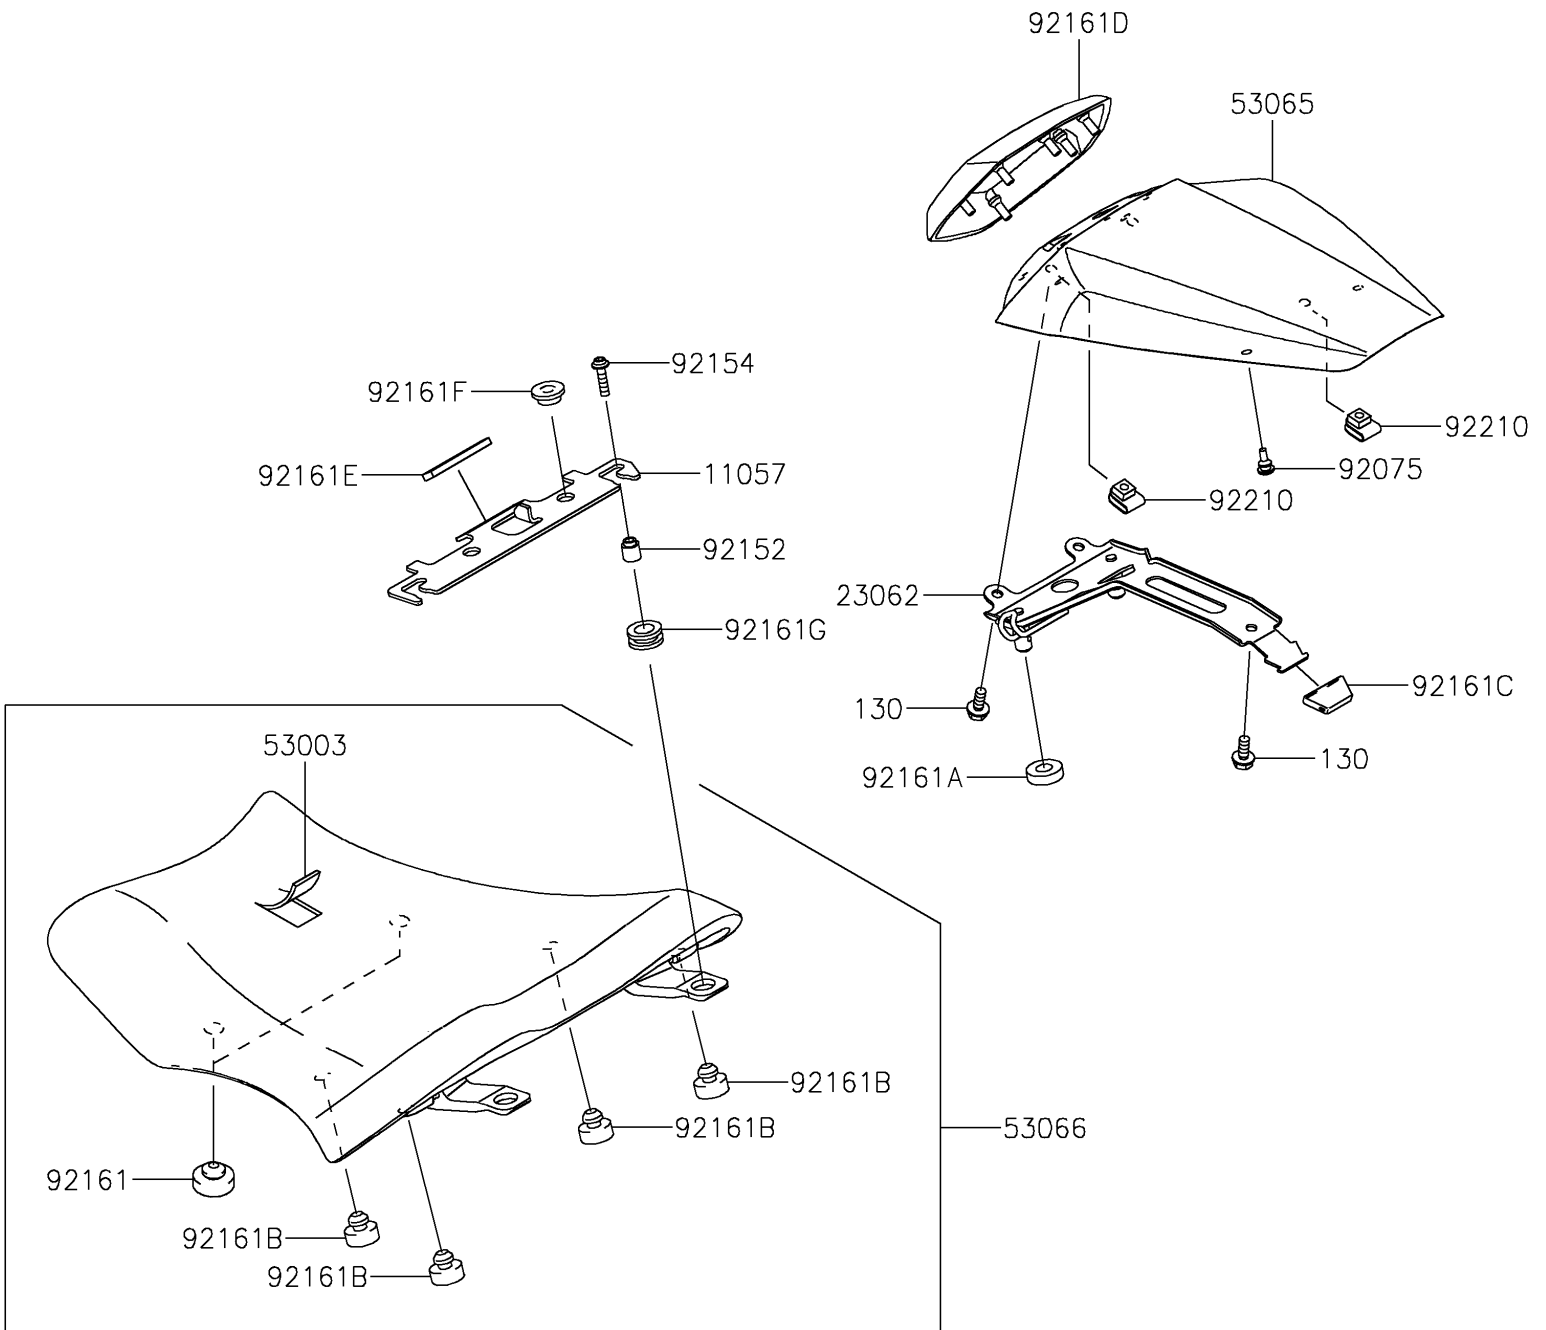

2023 NINJA® ZX™-10RR

PARTS DIAGRAM

Seat

F2510

2023 NINJA® ZX™-10RR

PARTS LIST

Seat

ITEM NAME	PART NUMBER	QUANTITY
BRACKET,SEAT (Ref # 11057)	11057-7381	1
BRACKET-COMP (Ref # 23062)	23062-1303	1
LEATHER,FR SEAT,BLACK (Ref # 53003)	53003-0535-MA	1
COVER SEAT,L.GREEN (Ref # 53065)	53065-0038-777	1
SEAT-ASSY,FR,BLACK (Ref # 53066)	53066-0700-MA	1
DAMPER,6X10X15 (Ref # 92075)	92075-1808	2
COLLAR (Ref # 92152)	92152-2816	2
BOLT,SOCKET,5X20 (Ref # 92154)	92154-4257	2
DAMPER,SEAT,10X25X8 (Ref # 92161)	92161-0095	2
DAMPER (Ref # 92161A)	92161-0174	2
DAMPER,8X20X8 (Ref # 92161B)	92161-0223	4
DAMPER (Ref # 92161C)	92161-0629	1
DAMPER,SEAT PAD (Ref # 92161D)	92161-1812	1
DAMPER,10X50X4 (Ref # 92161E)	92161-1834	1
DAMPER,6X20X7.5 (Ref # 92161F)	92161-1937	2
DAMPER (Ref # 92161G)	92161-2403	2
NUT,6MM (Ref # 92210)	92210-0277	3
BOLT-FLANGED,6X14 (Ref # 130)	130BA0614	3