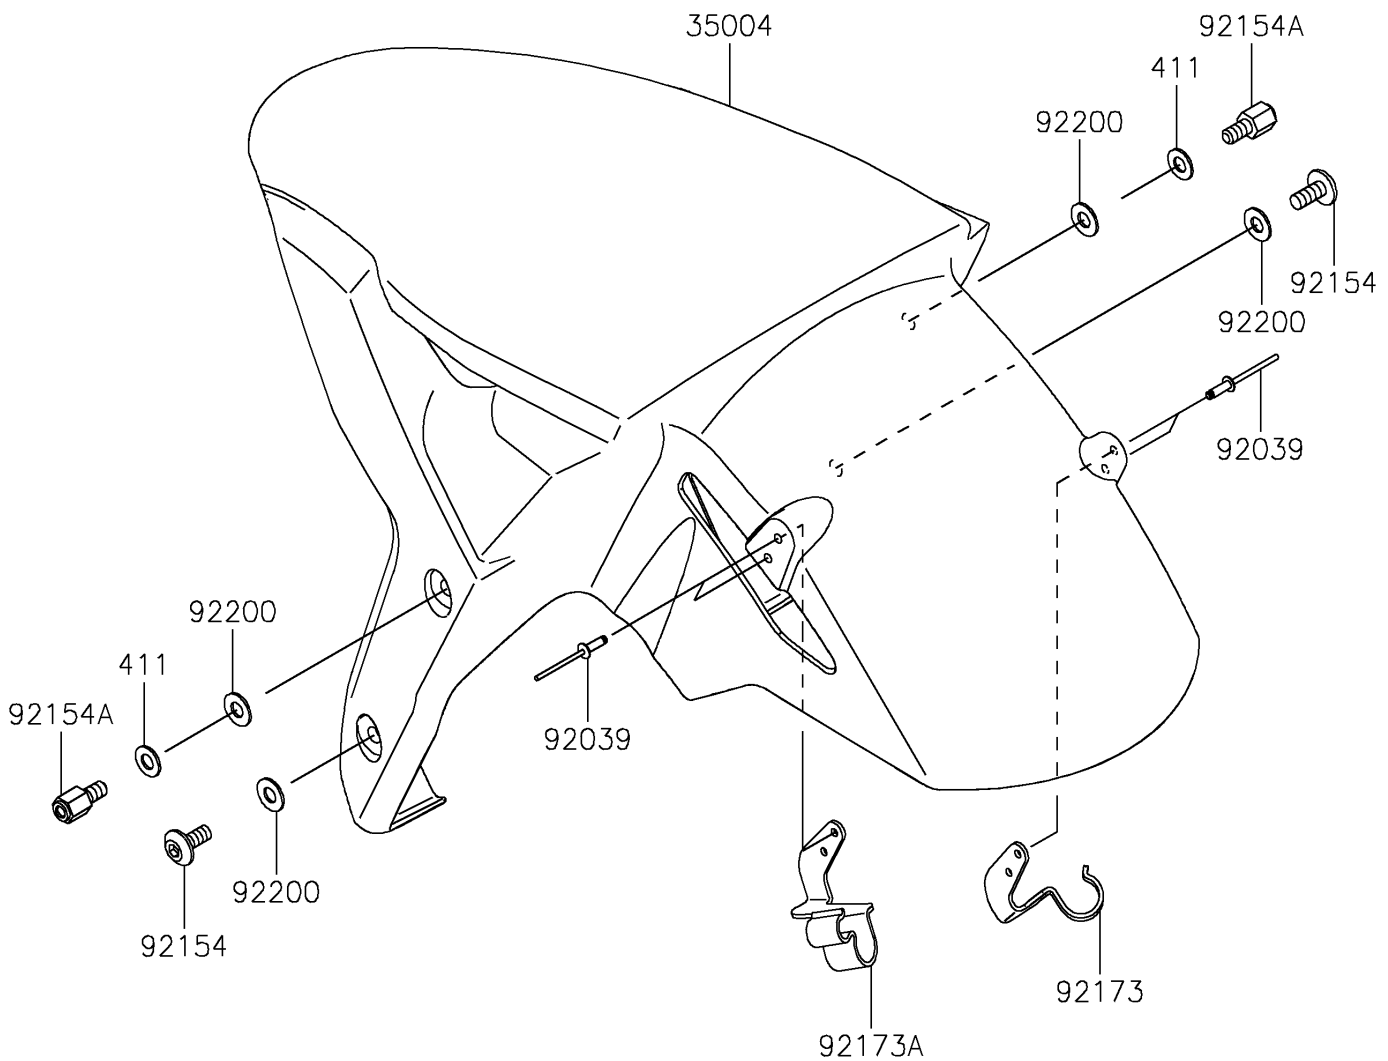

2023 NINJA® ZX™-10RR

PARTS DIAGRAM

Front Fender(s)

F2171

2023 NINJA® ZX™-10RR

PARTS LIST

Front Fender(s)

ITEM NAME	PART NUMBER	QUANTITY
FENDER-FRONT,L.GREEN (Ref # 35004)	35004-0362-777	1
RIVET,3.2X9.5 (Ref # 92039)	92039-0752	4
BOLT,SOCKET,6X14 (Ref # 92154)	92154-1735	2
BOLT,6X12 (Ref # 92154A)	92154-1908	2
CLAMP,FENDER,RH (Ref # 92173)	92173-1481	1
CLAMP,FENDER,LH (Ref # 92173A)	92173-1493	1
WASHER,6.2X14X1 (Ref # 92200)	92200-1986	4
WASHER-PLAIN,6MM (Ref # 411)	411AB0600	2