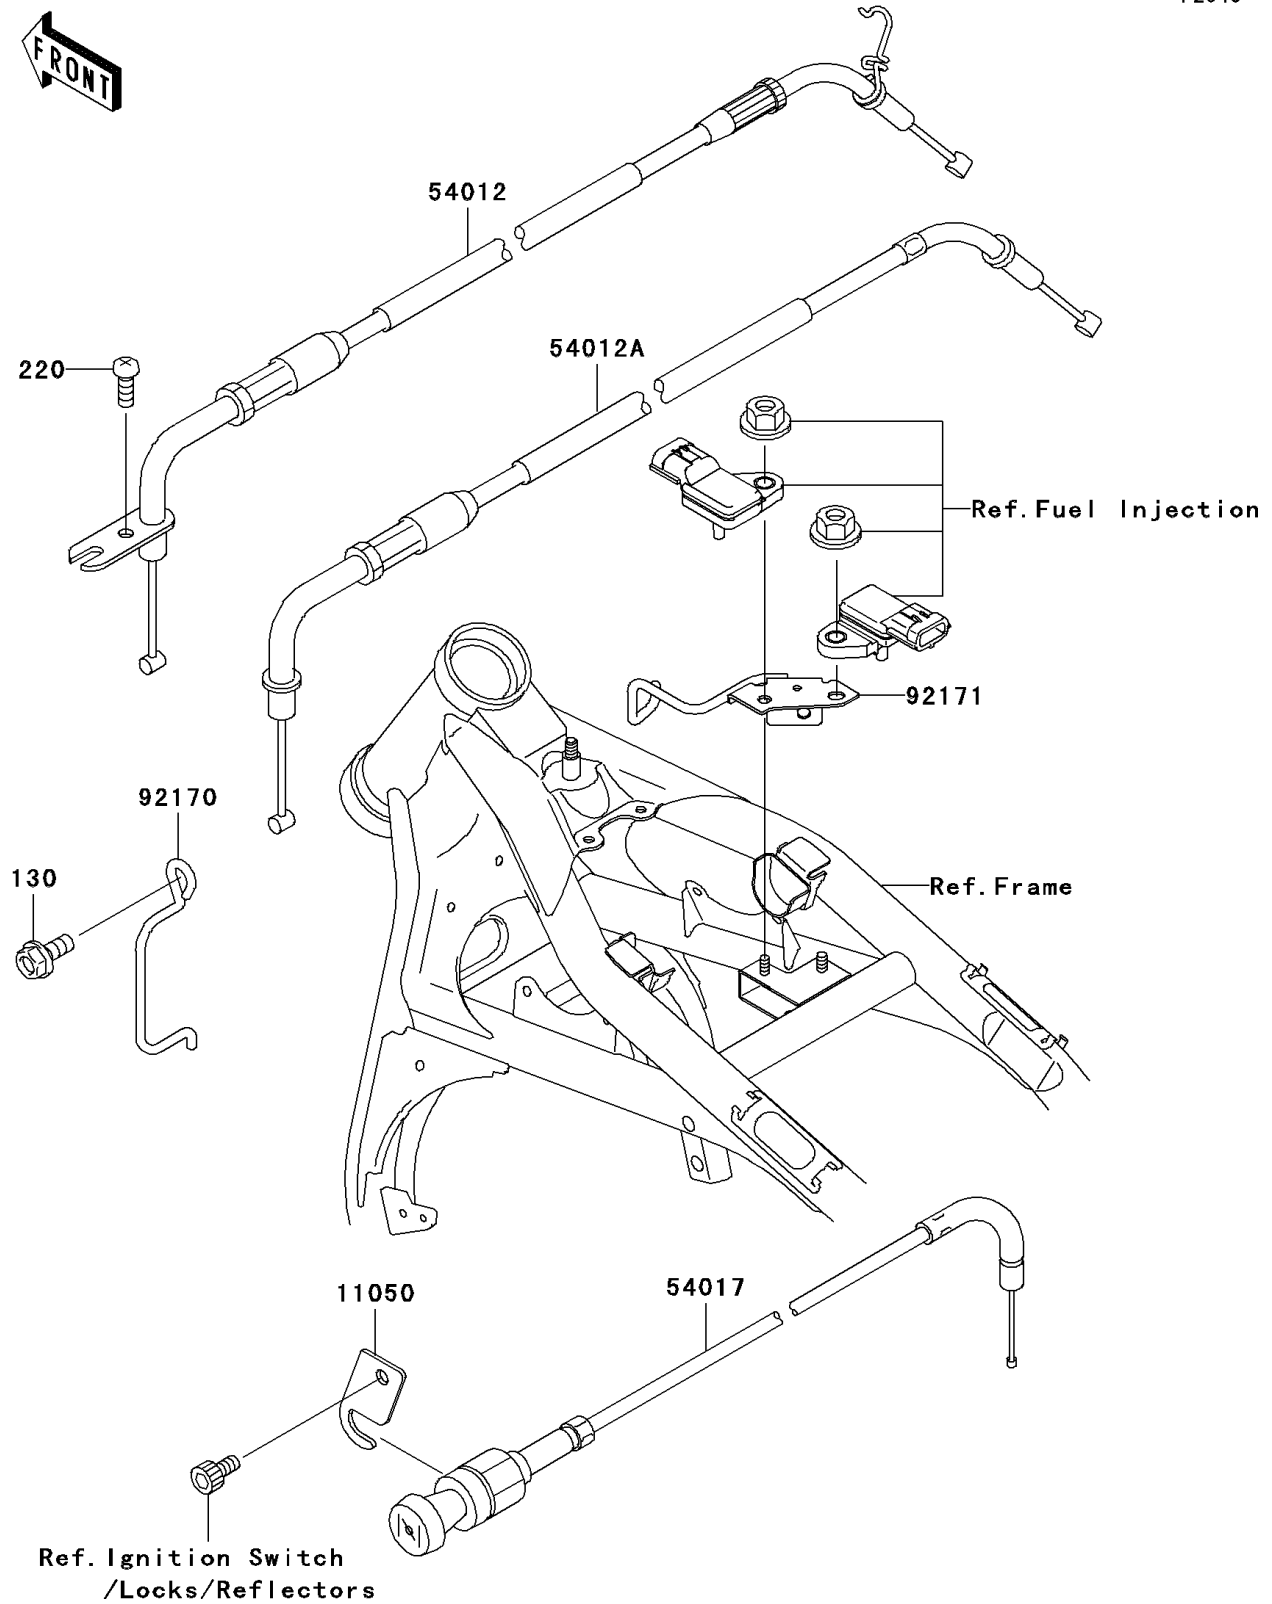

2006 Vulcan 1500 Classic

PARTS DIAGRAM

Cables

F2540

2006 Vulcan 1500 Classic

PARTS LIST

Cables

ITEM NAME

PART NUMBER

QUANTITY
