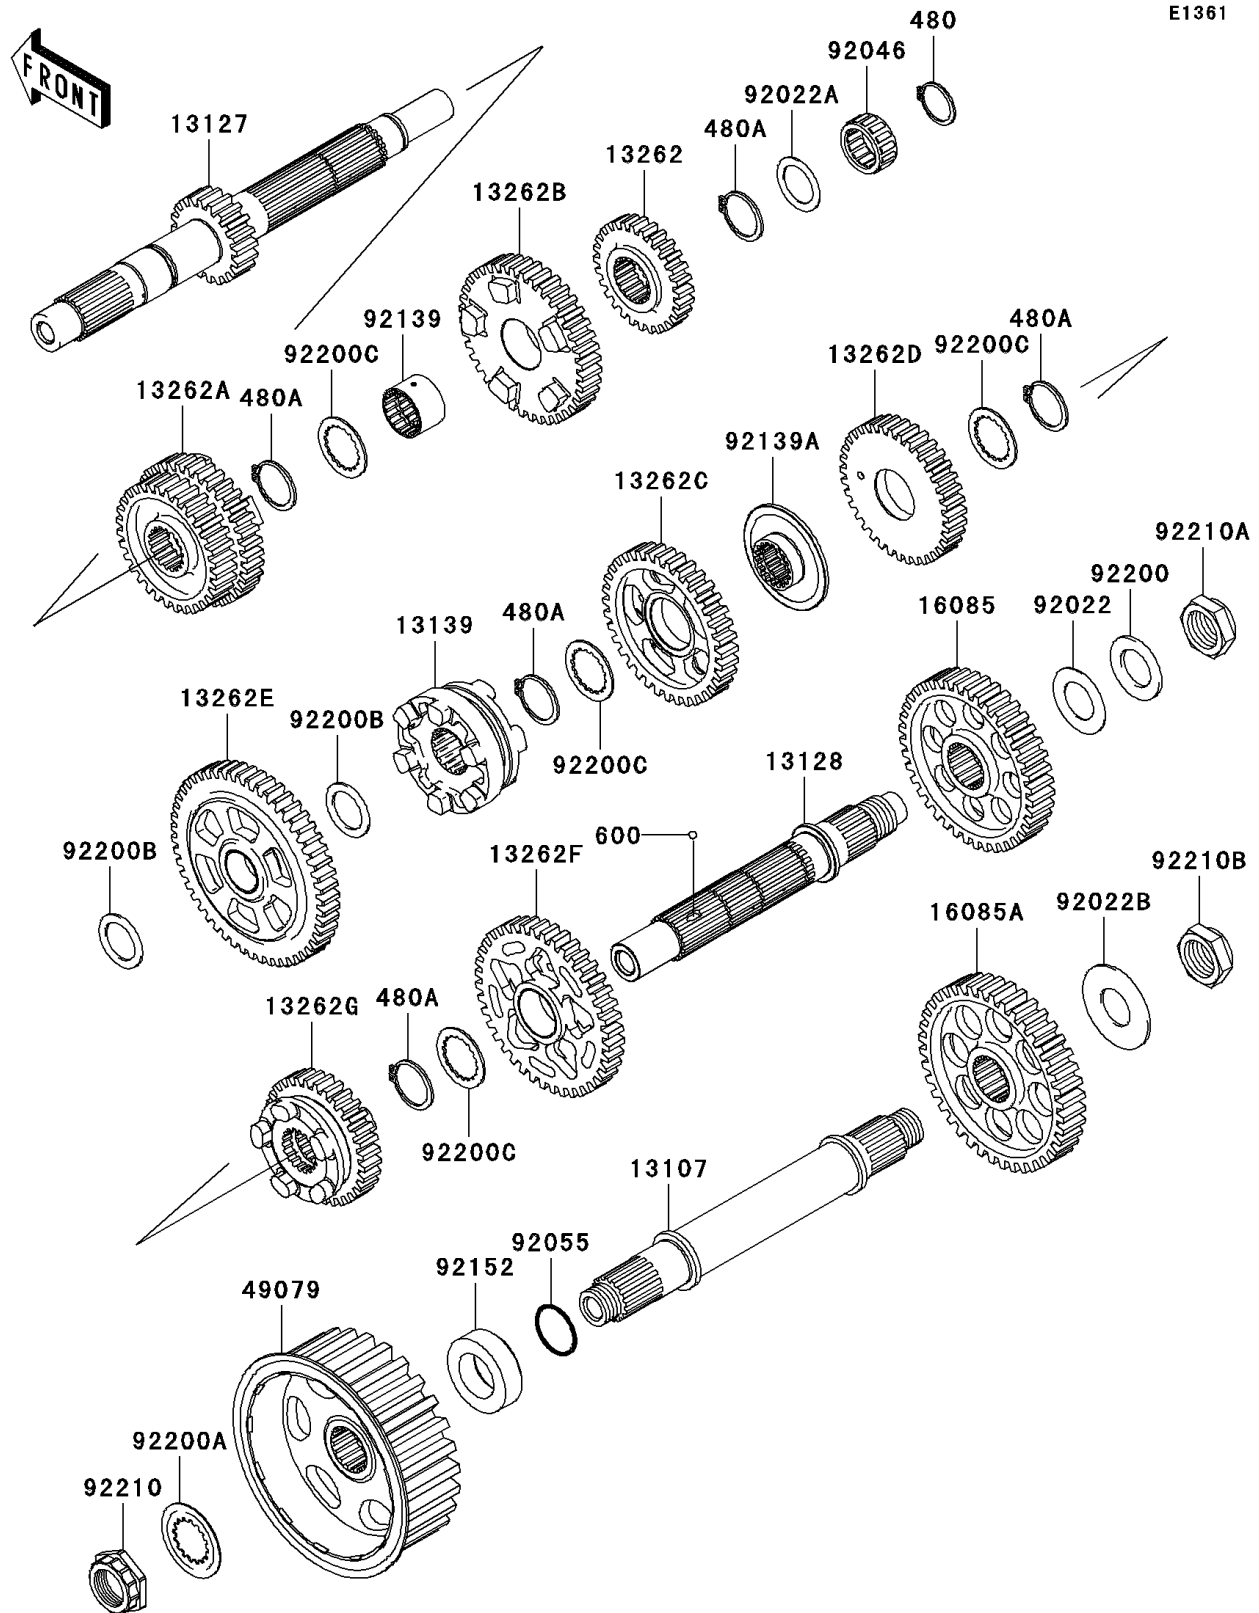

2008 Vulcan® 2000

Kawasaki

Let the Good Times Roll®

PARTS DIAGRAM

Transmission

2008 Vulcan[®] 2000

PARTS LIST

Transmission

ITEM NAME

PART NUMBER

QUANTITY
